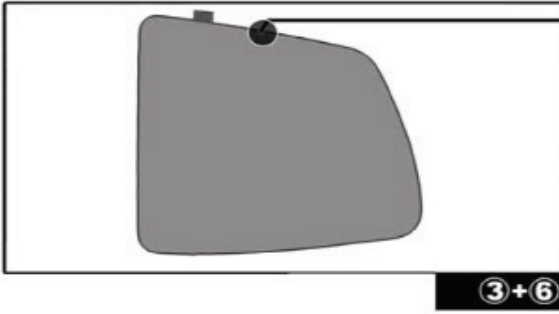

VOLKSWAGEN TOURAN 5DR
VW-TOUR-5-B

SIDE SHADE INSTALLATION

Installation

VOLKSWAGEN TOURAN 5DR
VW-TOUR-5-B

SIDE SHADE INSTALLATION

Installation

VOLKSWAGEN TOURAN 5DR
VW-TOUR-5-B

SIDE PORT SHADE INSTALLATION