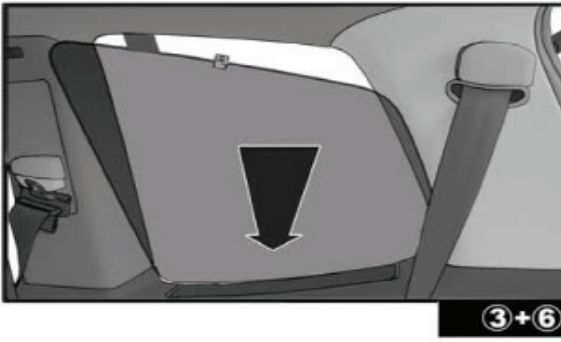

VOLKSWAGEN TOURAN 5DR
VW-TOUR-5-B

SIDE SHADE INSTALLATION

Installation

VOLKSWAGEN TOURAN 5DR
VW-TOUR-5-B

SIDE SHADE INSTALLATION

Installation

VOLKSWAGEN TOURAN 5DR
VW-TOUR-5-B

SIDE PORT SHADE INSTALLATION