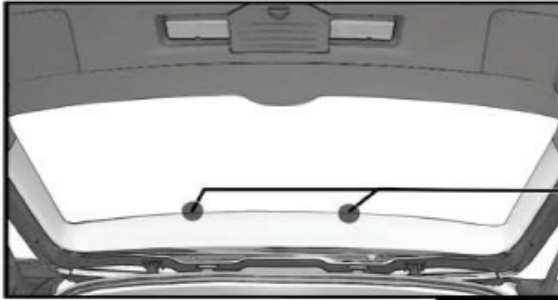

Installation

VOLKSWAGEN TOURAN 5DR
VW-TOUR-5-B

REAR SHADE INSTALLATION

4+5

CL-M04

4+5

4+5

Installation