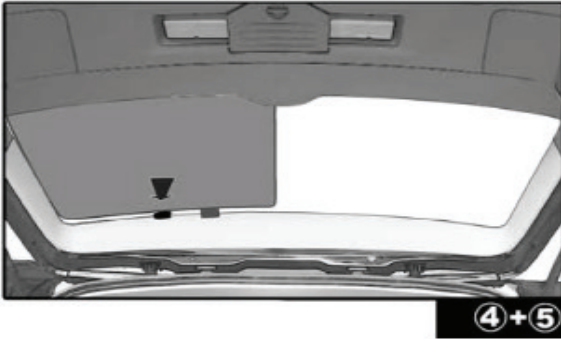

REAR SHADE INSTALLATION