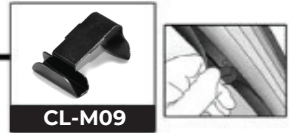

SIDE SHADE INSTALLATION