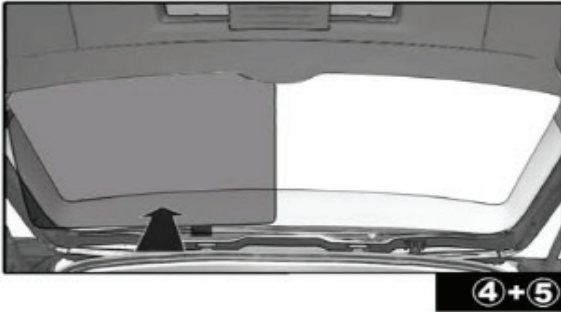

REAR SHADE INSTALLATION