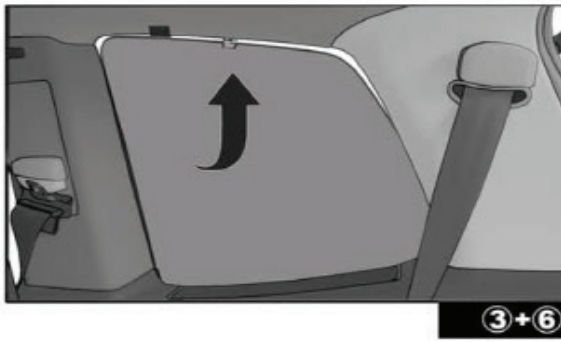

VOLKSWAGEN TOURAN 5DR
VW-TOUR-5-B

SIDE SHADE INSTALLATION

Installation

VOLKSWAGEN TOURAN 5DR
VW-TOUR-5-B

SIDE SHADE INSTALLATION

Installation

VOLKSWAGEN TOURAN 5DR
VW-TOUR-5-B

SIDE PORT SHADE INSTALLATION