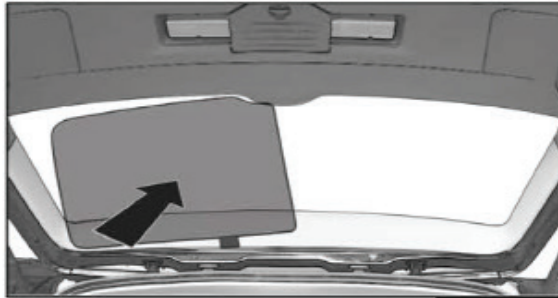

Installation

VOLKSWAGEN TOURAN 5DR
VW-TOUR-5-B

REAR SHADE INSTALLATION

4+5

CL-M04

4+5

4+5