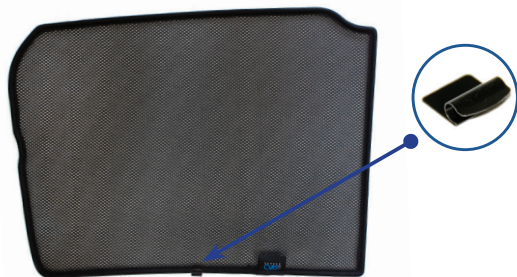

Installation

VW POLO 5DR
VW-POLO-5-D

Components Needed

Tailgate Shades

CL-M02 x 2

CL-M14 x 1

Tailgate Shade Installation

STEP 1