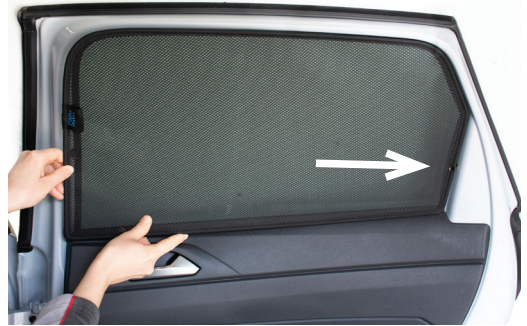

Repeat steps 3 & 4 for the other CL-M05 clip

Installation

VW POLO 5DR
VW-POLO-5-D

Side Shade Installation

STEP 7

STEP 8

STEP 9

STEP 10

STEP 11

STEP 12

Repeat this whole process for the other side

Installation

VW POLO 5DR
VW-POLO-5-D

Components Needed

Port Shades

CL-M02 x 2