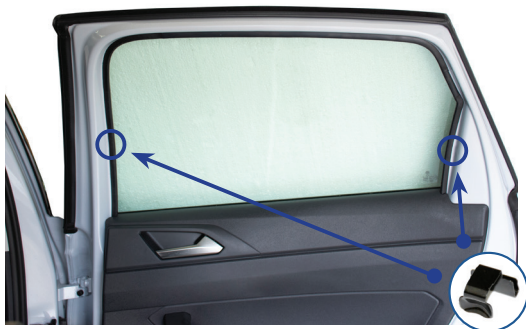

Installation

VW POLO 5DR
VW-POLO-5-D

Components Needed

Side Shade Installation

STEP 1

STEP 2

STEP 3

STEP 4

STEP 5

STEP 6

Repeat steps 3 & 4 for the other CL-M05 clip