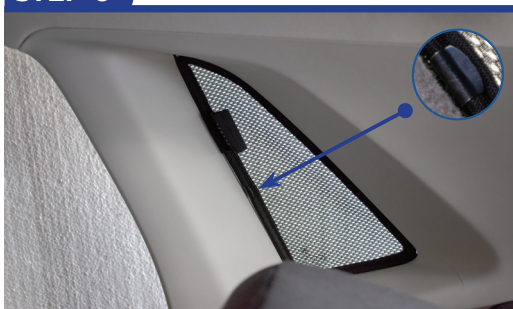

STEP 11

STEP 12

Repeat this whole process for the other side

Installation

VW POLO 5DR
VW-POLO-5-D

Components Needed

Port Shades

CL-M02 x 2

Port Shade Installation

STEP 1

STEP 2

STEP 3

STEP 4

STEP 5

STEP 6

Repeat this whole process for the other side