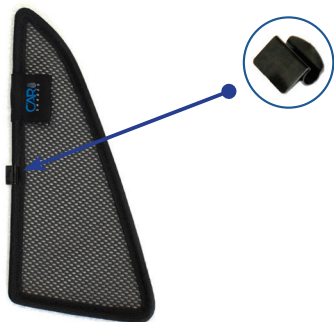

Installation

VW POLO 5DR
VW-POLO-5-D

Components Needed

Port Shade Installation

STEP 1