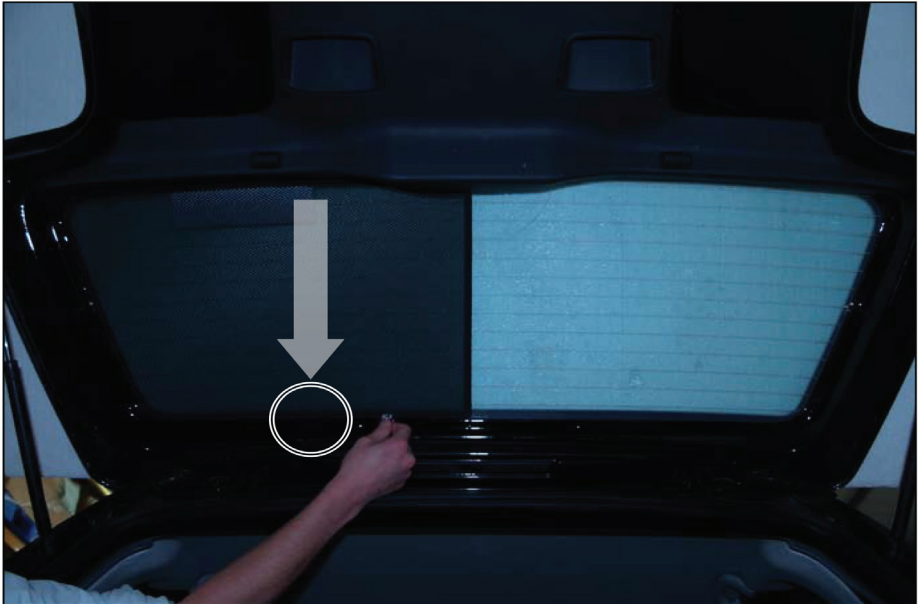

Installation

VOLKSWAGEN LUPO 3DR

VW-LUPO-3-A

REAR SHADE INSTALLATION