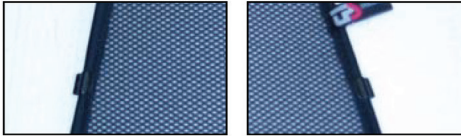

Installation Manual

VOLKSWAGEN LUPO 3DR

VW-LUPO-3-A

COMPONENTS INCLUDED

X2

X2

CL-M02 x 8

Installation

VOLKSWAGEN LUPO 3DR
VW-LUPO-3-A

SIDE SHADE INSTALLATION

X2

X2

Installation

VOLKSWAGEN LUPO 3DR
VW-LUPO-3-A

SIDE SHADE INSTALLATION

Installation