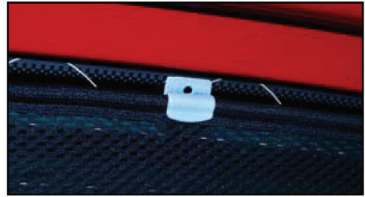

Installation

VOLKSWAGEN LUPO 3DR

VW-LUPO-3-A

REAR SHADE INSTALLATION