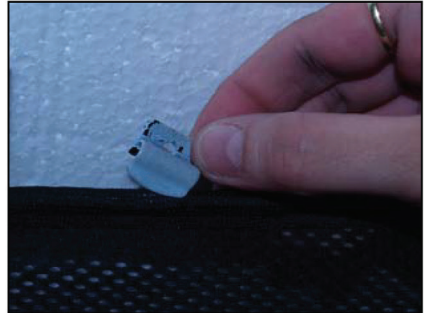

Installation Manual

VOLKSWAGEN LUPO 3DR

VW-LUPO-3-A

COMPONENTS INCLUDED

X2

X2

CL-M02 x 8

Installation

VOLKSWAGEN LUPO 3DR
VW-LUPO-3-A

SIDE SHADE INSTALLATION

X2

X2

Installation

VOLKSWAGEN LUPO 3DR
VW-LUPO-3-A

SIDE SHADE INSTALLATION

Installation