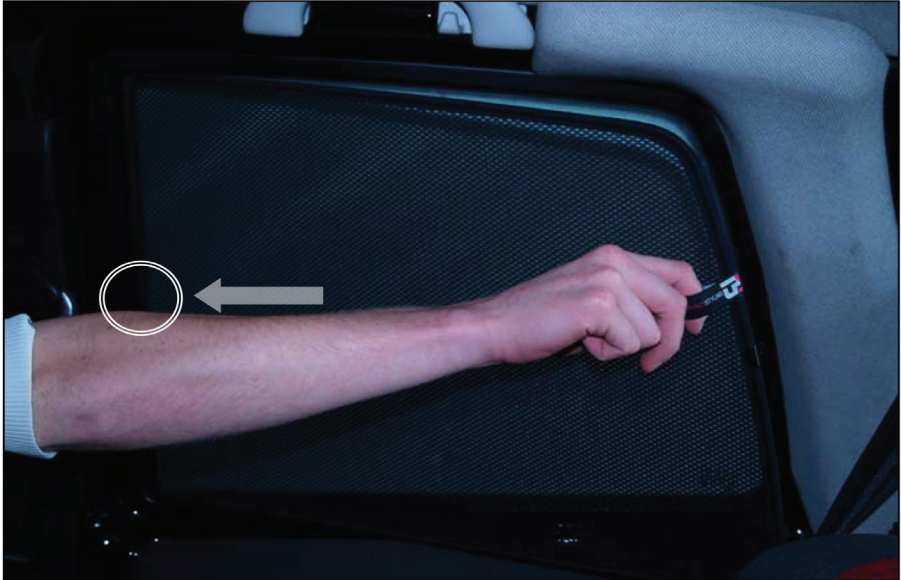

VOLKSWAGEN LUPO 3DR
VW-LUPO-3-A

SIDE SHADE INSTALLATION

X2

X2

Installation

VOLKSWAGEN LUPO 3DR
VW-LUPO-3-A

SIDE SHADE INSTALLATION

Installation