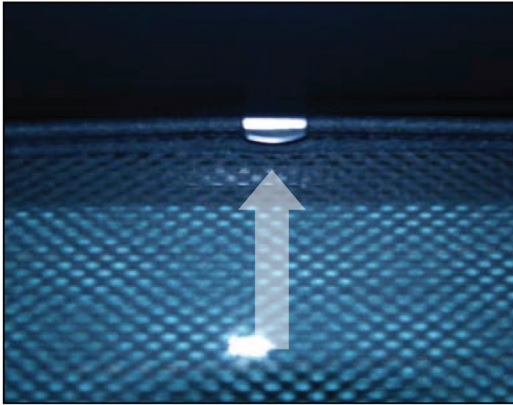

Installation

VOLKSWAGEN LUPO 3DR

VW-LUPO-3-A

REAR SHADE INSTALLATION