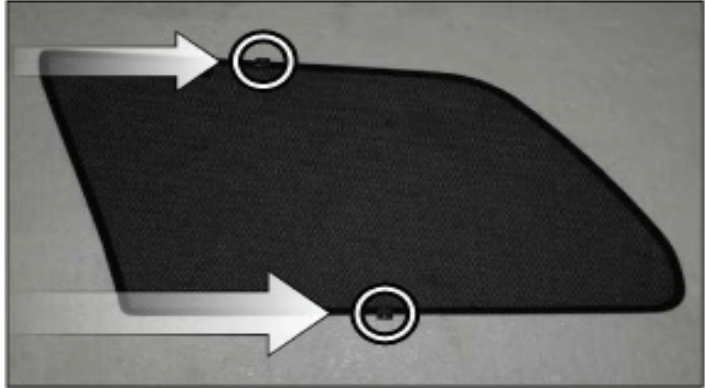

VOLVO XC90 5DR

VOL-XC90-5-A

SIDE SHADE INSTALLATION

x2

Installation

VOLVO XC90 5DR

VOL-XC90-5-A

PORT/LOAD AREA SHADE INSTALLATION