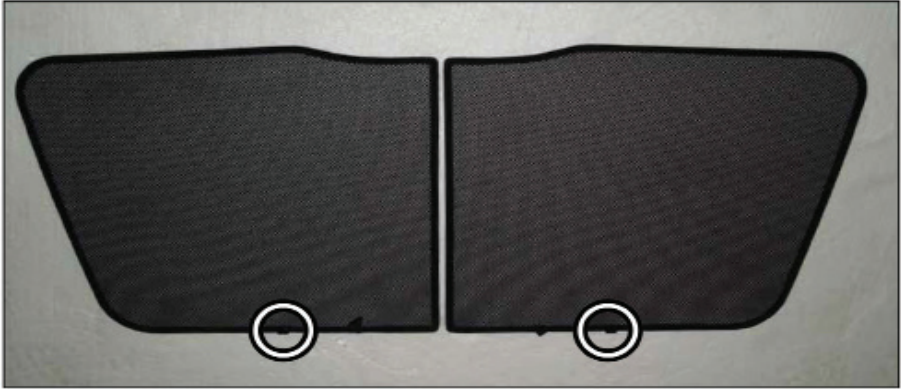

PORT/LOAD AREA SHADE INSTALLATION

Installation

VOLVO XC90 5DR

VOL-XC90-5-A

REAR SHADE INSTALLATION

X2

Installation

VOLVO XC90 5DR