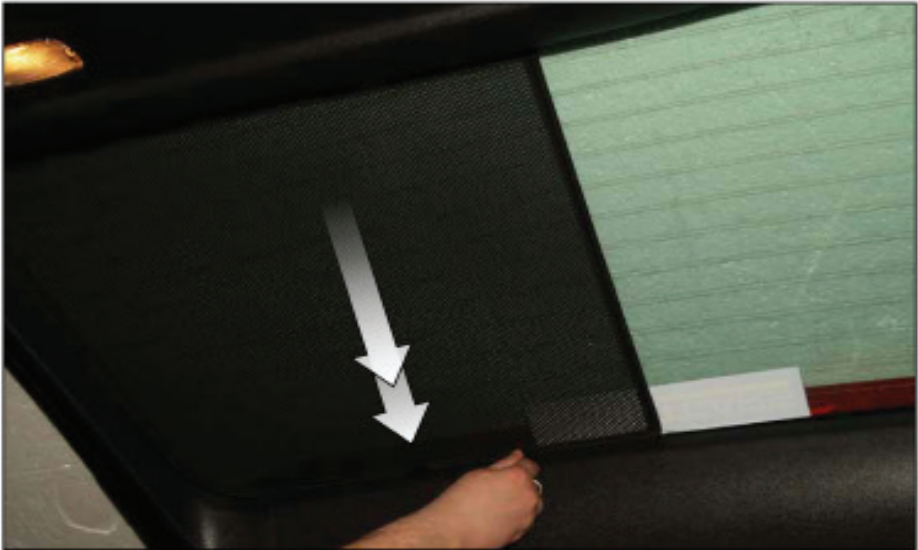

REAR SHADE INSTALLATION