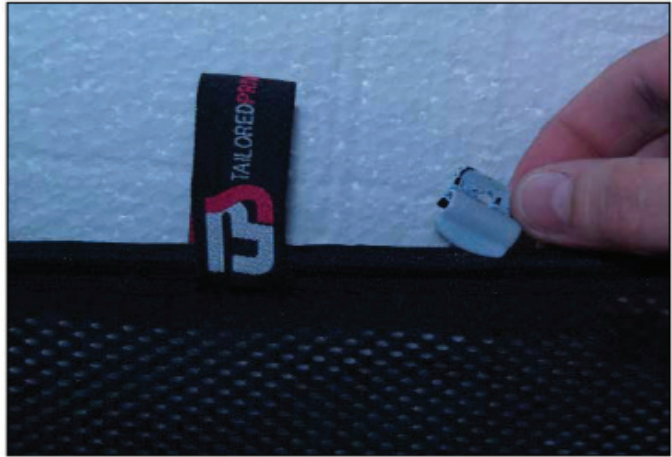

PORT/LOAD AREA SHADE INSTALLATION

Installation

VOLVO XC90 5DR

VOL-XC90-5-A

REAR SHADE INSTALLATION

X2

Installation

VOLVO XC90 5DR