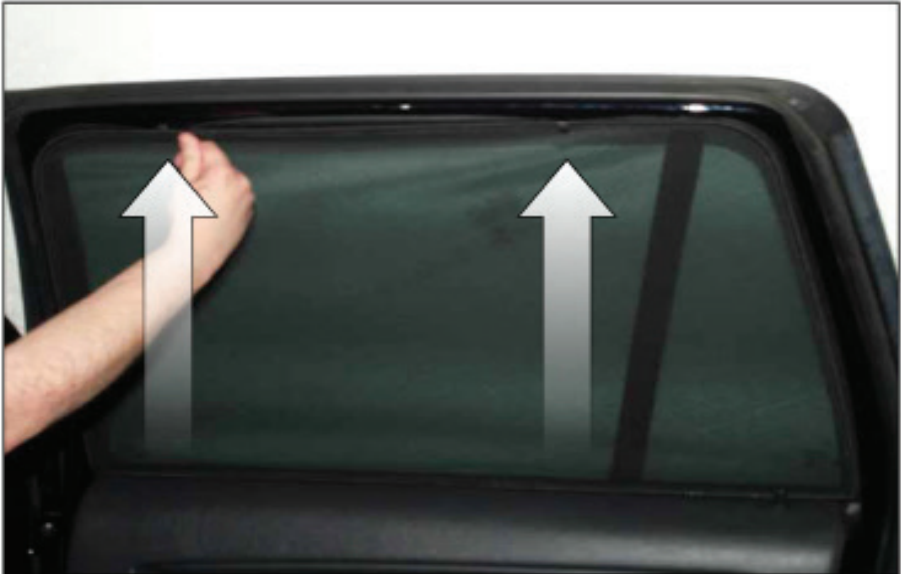

VOL-XC90-5-A

SIDE SHADE INSTALLATION

X2

Installation

VOLVO XC90 5DR

VOL-XC90-5-A

SIDE SHADE INSTALLATION

Installation