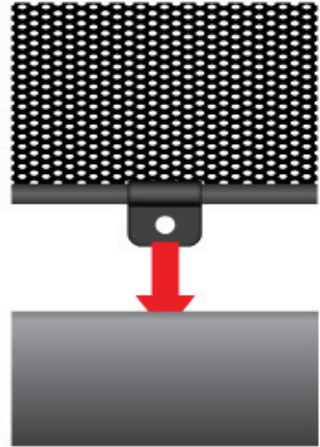

VOL-XC90-5-A

REAR SHADE INSTALLATION

Installation

VOLVO XC90 5DR

VOL-XC90-5-A

REAR SHADE INSTALLATION

Installation

VOLVO XC90 5DR