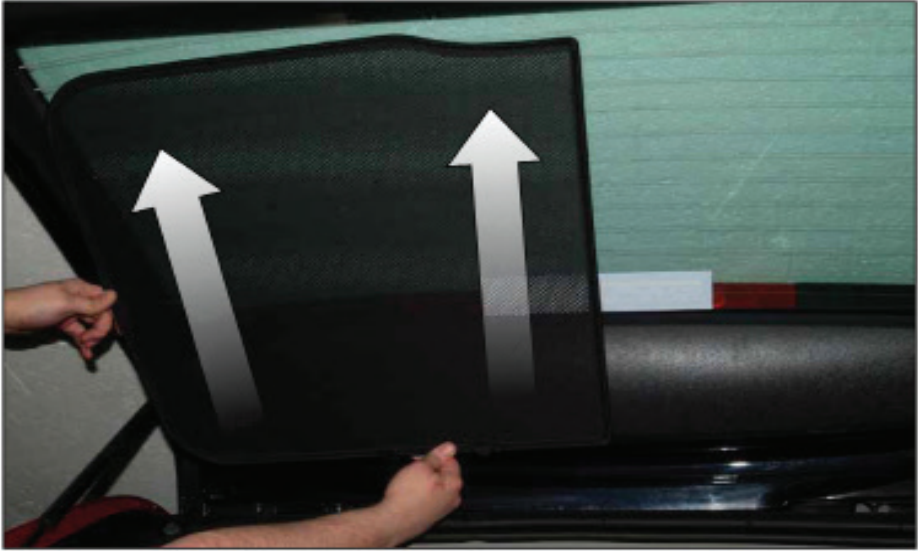

REAR SHADE INSTALLATION