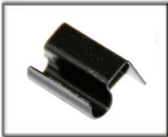

Installation Manual

VOLVO XC90 5DR
VOL-XC90-5-A

COMPONENTS INCLUDED

CL-M02 x 4

CL-M05 x 4

CL-M04 x 2

Installation

VOLVO XC90 5DR

VOLVO XC90 5DR

VOL-XC90-5-A

SIDE SHADE INSTALLATION

x2

Installation

VOLVO XC90 5DR

VOL-XC90-5-A

PORT/LOAD AREA SHADE INSTALLATION