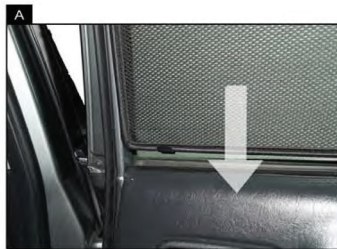

Installation

TOYOTA RAV4 5DR

TOY-RAV4-5-A

SIDE SHADE INSTALLATION