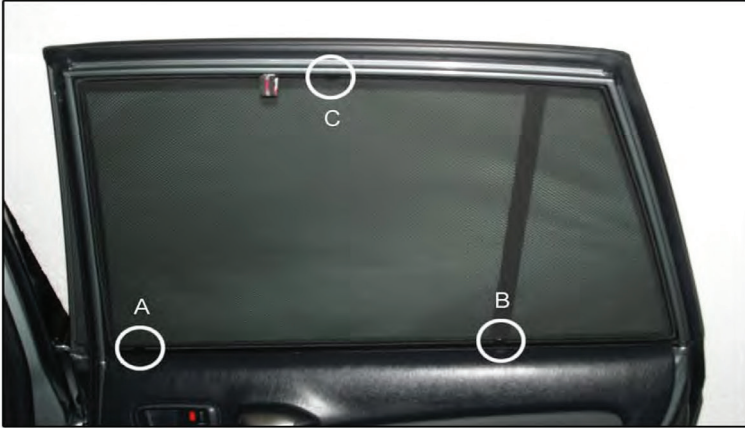

Installation Manual

**TOYOTA RAV4 5DR
TOY-RAV4-5-A**

COMPONENTS INCLUDED

SIDE WINDOW X2

LOAD AREA WINDOW X2

TAILGATE WINDOWS X2

CL-M02 x 10

CL-M12 x 2

Installation

TOYOTA RAV4 5DR

TOY-RAV4-5-A

SIDE SHADE INSTALLATION

Installation

TOYOTA RAV4 5DR

TOY-RAV4-5-A

SIDE SHADE INSTALLATION