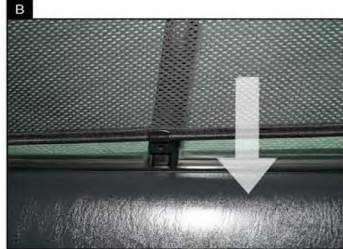

Installation

TOYOTA RAV4 5DR

TOY-RAV4-5-A

SIDE SHADE INSTALLATION