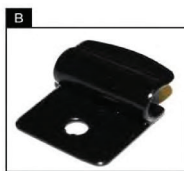

Installation Manual

**TOYOTA RAV4 5DR
TOY-RAV4-5-A**

COMPONENTS INCLUDED

SIDE WINDOW X2

LOAD AREA WINDOW X2

TAILGATE WINDOWS X2

CL-M02 x 10

CL-M12 x 2

Installation

TOYOTA RAV4 5DR

TOY-RAV4-5-A

SIDE SHADE INSTALLATION

Installation

TOYOTA RAV4 5DR

TOY-RAV4-5-A

SIDE SHADE INSTALLATION