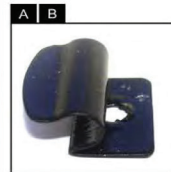

LOAD AREA SHADE INSTALLATION