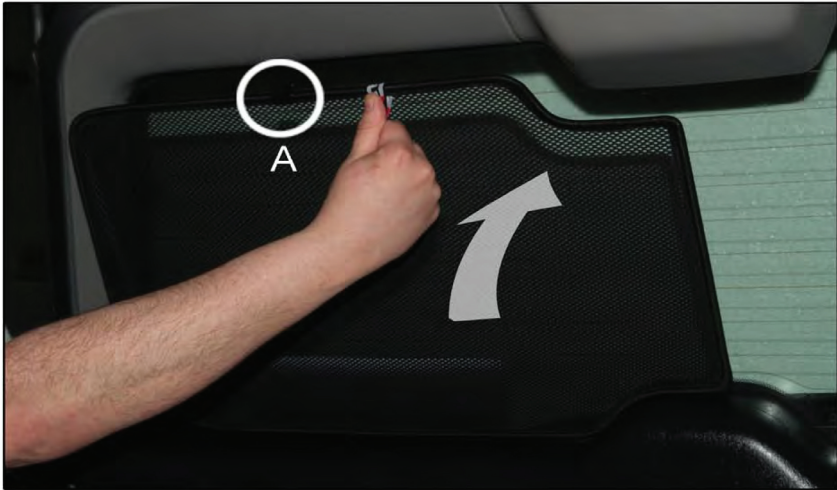

Installation

TOYOTA RAV4 5DR

TOY-RAV4-5-A

TAILGATE SHADE INSTALLATION