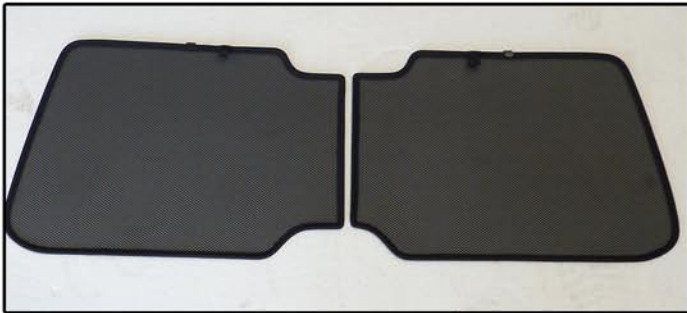

INSTALLATION INSTRUCTIONS

Toyota Rav4 3dr

TOY-RAV4-3-A

COMPONENTS INCLUDED

SHADES

SIDE WINDOWS X2

TAILGATE WINDOW X2

FIXING CLIPS

CL-M02 X6

SIDE SHADE INSTALLATION

SIDE SHADE INSTALLATION

TAILGATE SHADE INSTALLATION

TAILGATE SHADE INSTALLATION

TAILGATE SHADE INSTALLATION