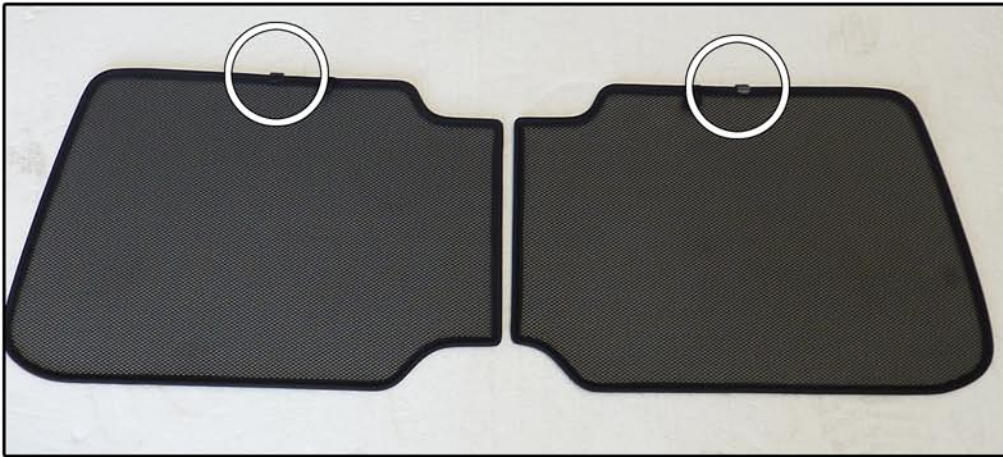

INSTALLATION INSTRUCTIONS

Toyota Rav4 3dr

TOY-RAV4-3-A

COMPONENTS INCLUDED

SHADES

SIDE WINDOWS X2

TAILGATE WINDOW X2

FIXING CLIPS

CL-M02 X6

SIDE SHADE INSTALLATION

SIDE SHADE INSTALLATION

TAILGATE SHADE INSTALLATION

TAILGATE SHADE INSTALLATION

TAILGATE SHADE INSTALLATION