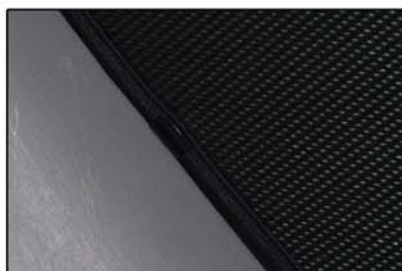

SIDE SHADE INSTALLATION