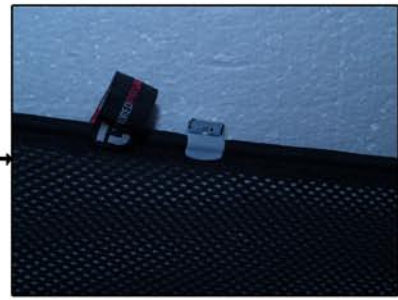

INSTALLATION INSTRUCTIONS

Toyota Rav4 3dr

TOY-RAV4-3-A

COMPONENTS INCLUDED

SHADES

SIDE WINDOWS X2

TAILGATE WINDOW X2

FIXING CLIPS

CL-M02 X6

SIDE SHADE INSTALLATION

SIDE SHADE INSTALLATION

TAILGATE SHADE INSTALLATION

TAILGATE SHADE INSTALLATION

TAILGATE SHADE INSTALLATION