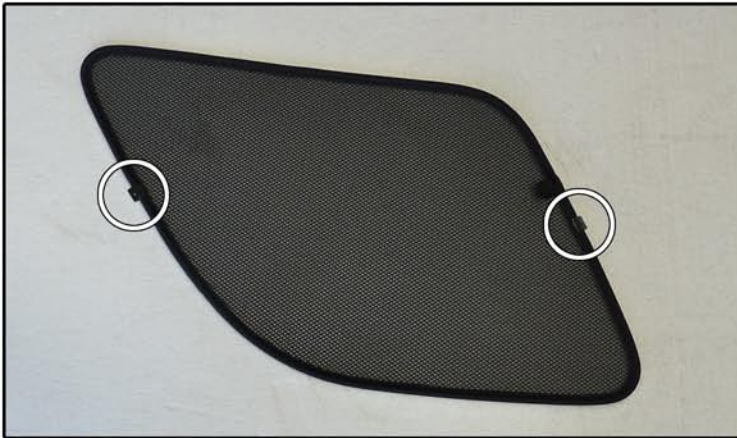

INSTALLATION INSTRUCTIONS

Toyota Rav4 3dr

TOY-RAV4-3-A

COMPONENTS INCLUDED

SHADES

SIDE WINDOWS X2

TAILGATE WINDOW X2

FIXING CLIPS

CL-M02 X6

SIDE SHADE INSTALLATION

SIDE SHADE INSTALLATION

TAILGATE SHADE INSTALLATION

TAILGATE SHADE INSTALLATION

TAILGATE SHADE INSTALLATION