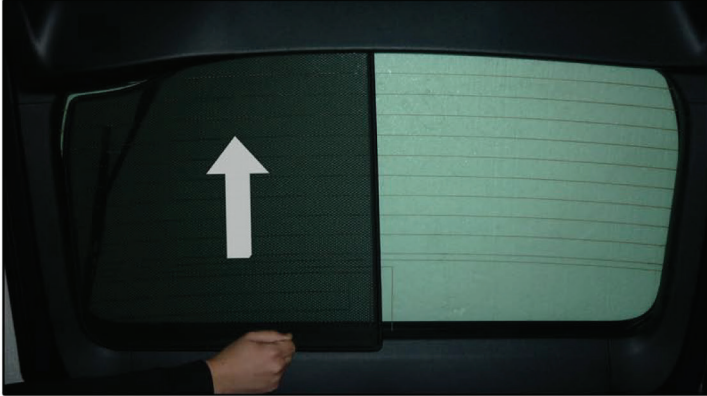

Installation

TOYOTA PRIUS 5DR

TOY-PRIU-5-B

TAILGATE SHADE INSTALLATION

Installation

TOYOTA PRIUS 5DR

TOY-PRIU-5-B

TAILGATE SHADE INSTALLATION