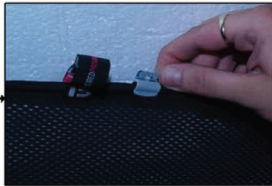

SIDE SHADE INSTALLATION