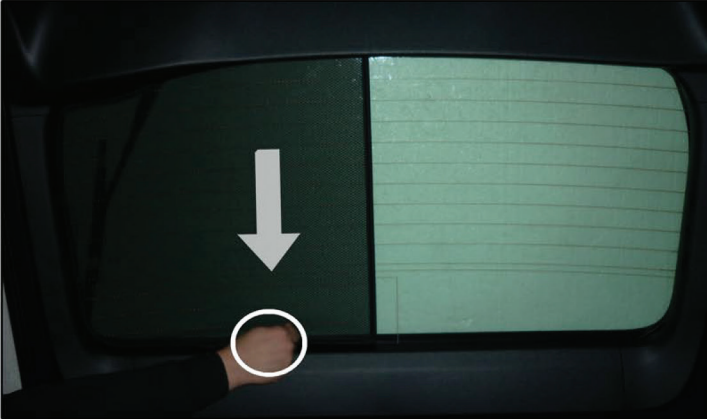

Installation

TOYOTA PRIUS 5DR

TOY-PRIU-5-B

TAILGATE SHADE INSTALLATION

Installation

TOYOTA PRIUS 5DR

TOY-PRIU-5-B

TAILGATE SHADE INSTALLATION