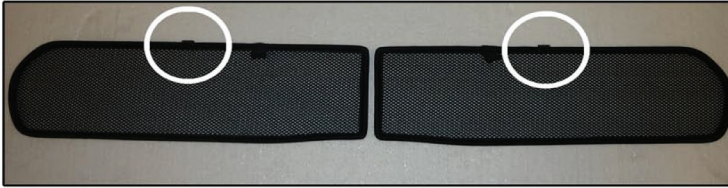

Installation

TOYOTA PRIUS 5DR

TOY-PRIU-5-B

PORT SHADE INSTALLATION