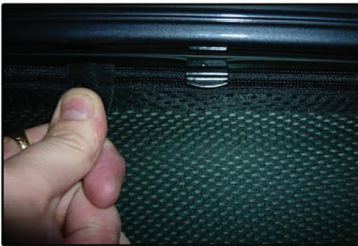

SIDE SHADE INSTALLATION

Installation

TOYOTA PRIUS 5DR

TOY-PRIU-5-B

SIDE SHADE INSTALLATION

Installation

TOYOTA PRIUS 5DR

TOY-PRIU-5-B