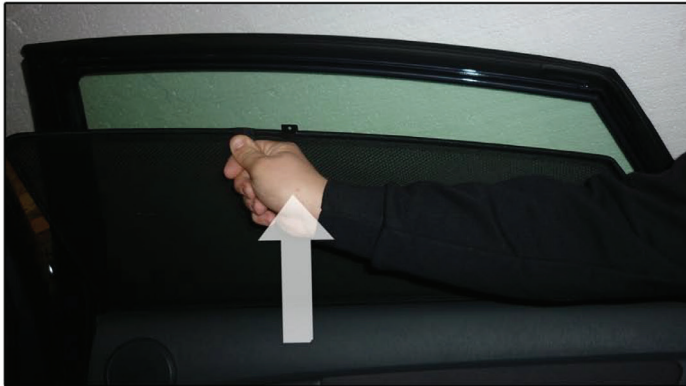

Installation

TOYOTA PRIUS 5DR

TOY-PRIU-5-B

SIDE SHADE INSTALLATION