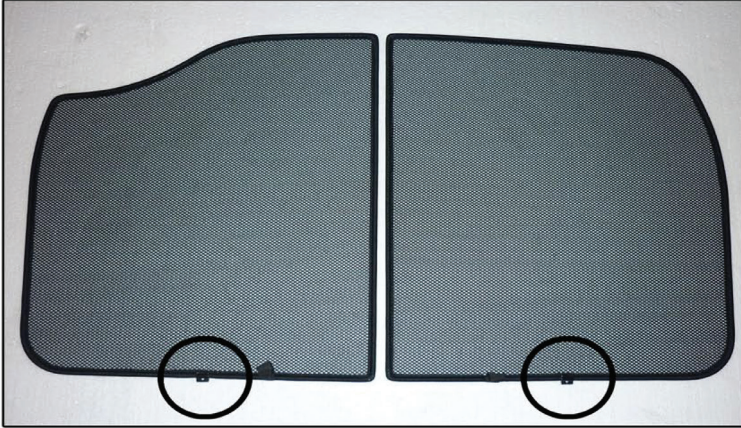

Installation

TOYOTA PRIUS 5DR

TOY-PRIU-5-B

TAILGATE SHADE INSTALLATION