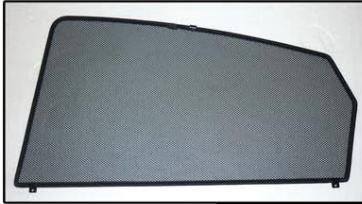

Installation Manual

TOYOTA PRIUS 5DR
TOY-PRIU-5-B

COMPONENTS INCLUDED

SIDE WINDOW X2

TAILGATE WINDOW X2

PORT WINDOW X2

PORT WINDOW X2

CL-M12 x 4

CL-M02 x 6

Installation

TOYOTA PRIUS 5DR

TOY-PRIU-5-B

SIDE SHADE INSTALLATION

Installation

TOYOTA PRIUS 5DR

TOY-PRIU-5-B