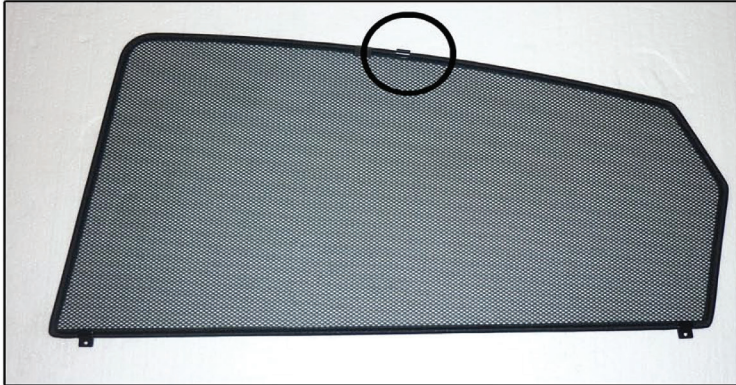

Installation Manual

TOYOTA PRIUS 5DR
TOY-PRIU-5-B

COMPONENTS INCLUDED

SIDE WINDOW X2

TAILGATE WINDOW X2

PORT WINDOW X2

PORT WINDOW X2

CL-M12 x 4

CL-M02 x 6

Installation

TOYOTA PRIUS 5DR

TOY-PRIU-5-B

SIDE SHADE INSTALLATION

Installation

TOYOTA PRIUS 5DR

TOY-PRIU-5-B

SIDE SHADE INSTALLATION

Installation

TOYOTA PRIUS 5DR

TOY-PRIU-5-B

SIDE SHADE INSTALLATION

Installation

TOYOTA PRIUS 5DR

TOY-PRIU-5-B