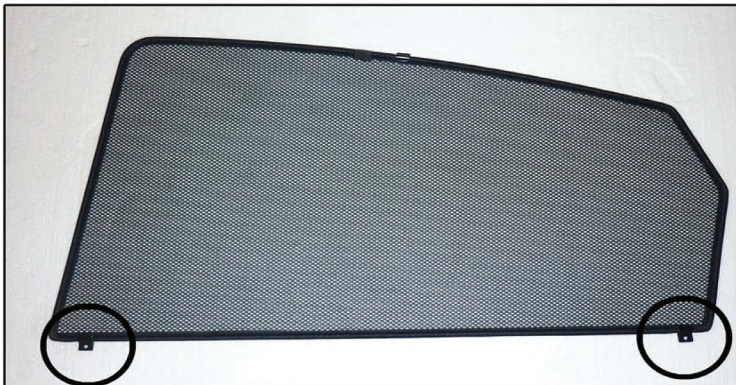

Installation Manual

TOYOTA PRIUS 5DR
TOY-PRIU-5-B

COMPONENTS INCLUDED

SIDE WINDOW X2

TAILGATE WINDOW X2

PORT WINDOW X2

PORT WINDOW X2

CL-M12 x 4

CL-M02 x 6

Installation

TOYOTA PRIUS 5DR

TOY-PRIU-5-B

SIDE SHADE INSTALLATION

Installation

TOYOTA PRIUS 5DR

TOY-PRIU-5-B