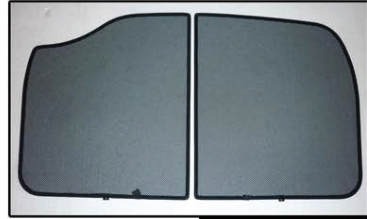

Installation Manual

TOYOTA PRIUS 5DR
TOY-PRIU-5-B

COMPONENTS INCLUDED

SIDE WINDOW X2

TAILGATE WINDOW X2

PORT WINDOW X2

PORT WINDOW X2

CL-M12 x 4