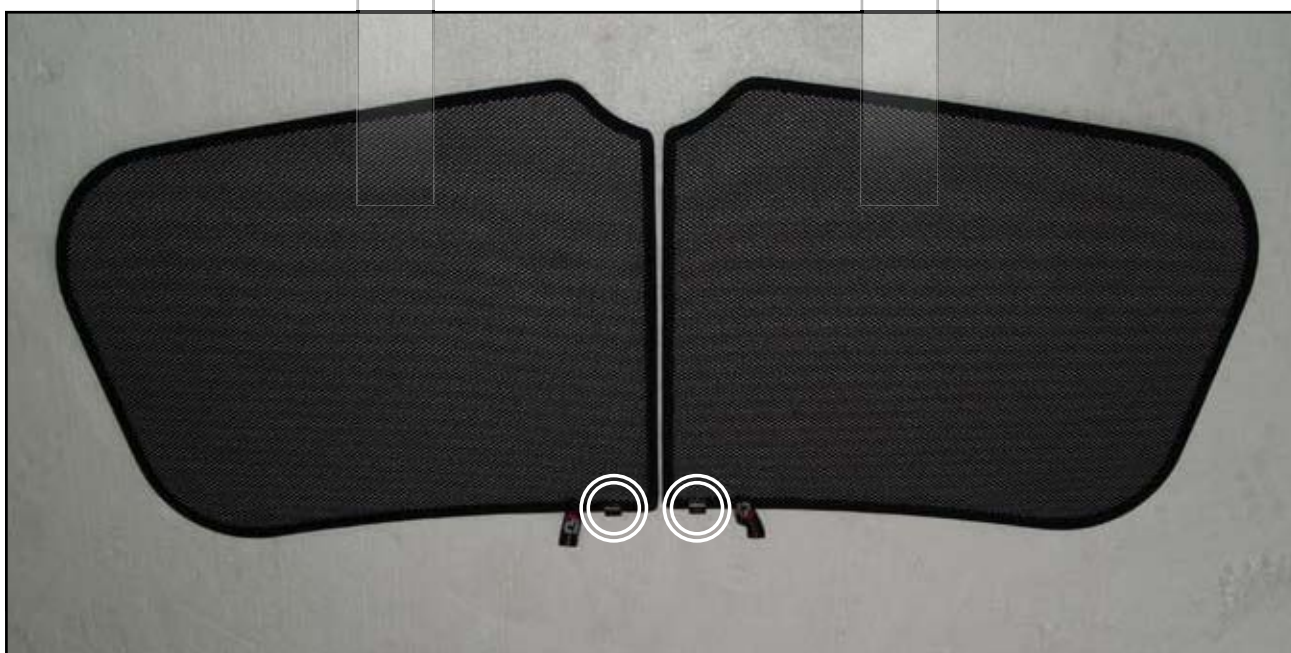

INSTALLATION INSTRUCTIONS

Toyota Avensis Estate

TOY-AVEN-E-B

COMPONENTS

SHADES

FIXING CLIPS

SIDE SHADE INSTALLATION

SIDE SHADE INSTALLATION

SIDE SHADE INSTALLATION

PORT/LOAD AREA SHADE INSTALLATION

X2

PORT/LOAD AREA SHADE INSTALLATION

REAR SHADE INSTALLATION

REAR SHADE INSTALLATION

REAR SHADE INSTALLATION

REAR SHADE INSTALLATION