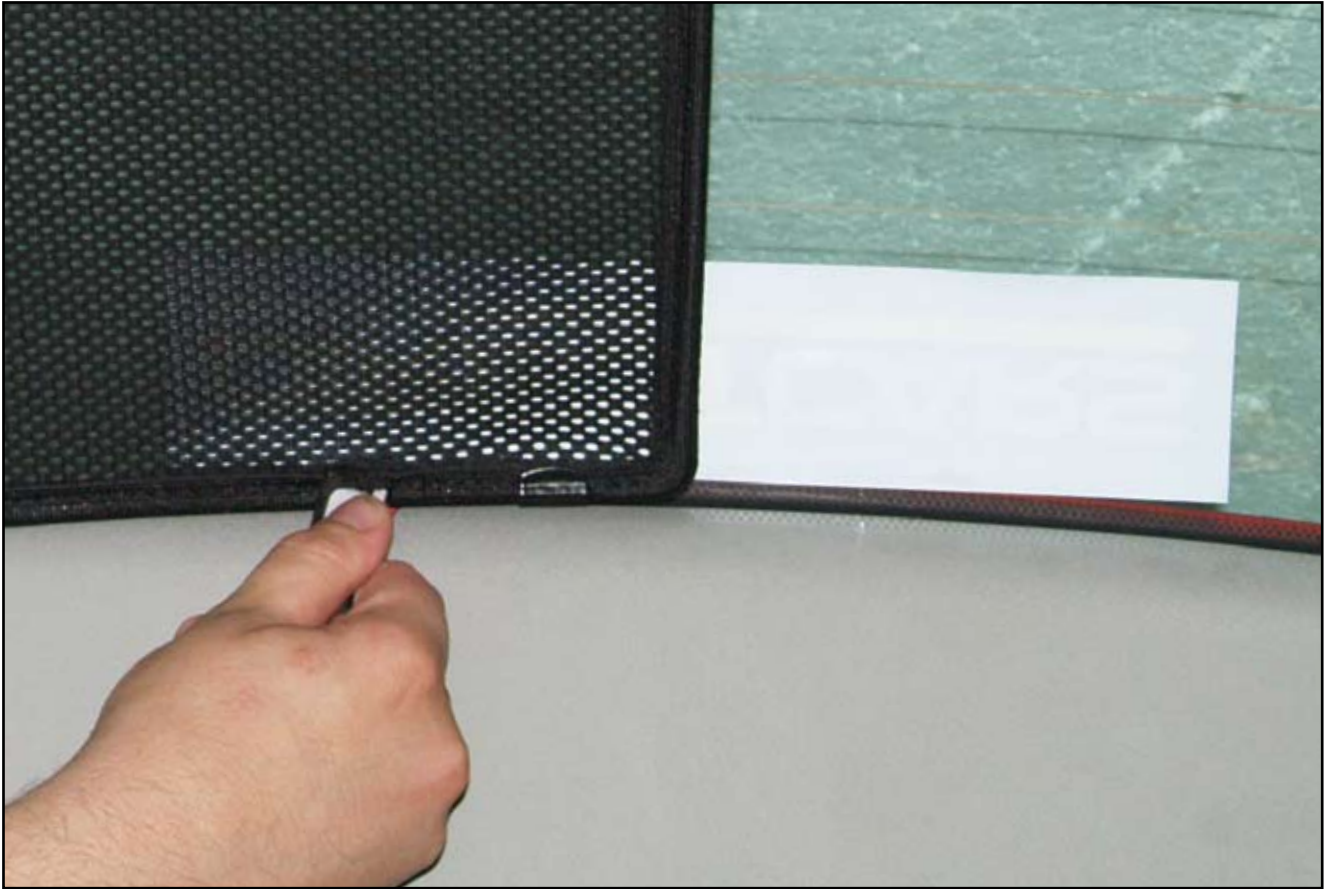

INSTALLATION INSTRUCTIONS

Toyota Avensis Estate

TOY-AVEN-E-B

COMPONENTS

SHADES

FIXING CLIPS

SIDE SHADE INSTALLATION

SIDE SHADE INSTALLATION

SIDE SHADE INSTALLATION

PORT/LOAD AREA SHADE INSTALLATION

X2

PORT/LOAD AREA SHADE INSTALLATION

REAR SHADE INSTALLATION

REAR SHADE INSTALLATION

REAR SHADE INSTALLATION

REAR SHADE INSTALLATION