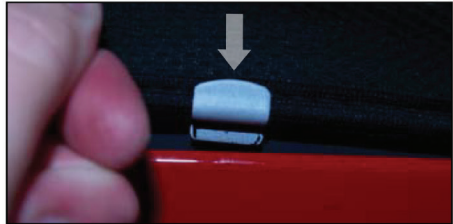

Installation

SKODA ROOMSTER 5DR

SKO-ROOM-5-A

REAR SHADE INSTALLATION

X2