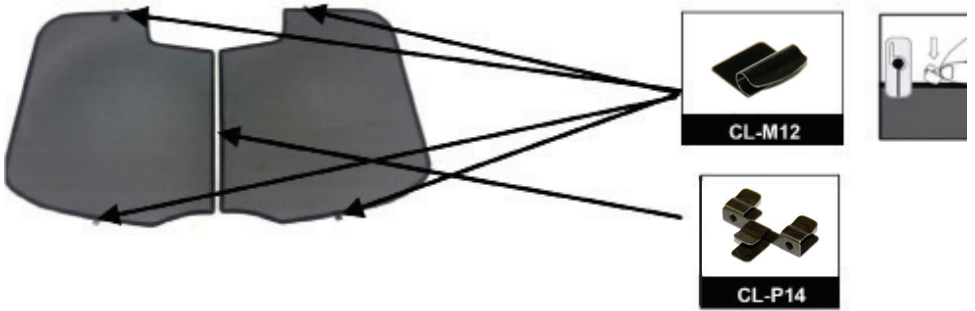

Installation Manual

SKODA RAPID (LIFT BACK) 5DR
SKO-RAPD-5-A

COMPONENTS INCLUDED

Shade 1

Shade 8

Shade 4&5

FIXING CLIPS

CL-M12 x 4

CL-M05 x 4

CL-M14 x 1

Installation

SKODA RAPID (LIFT BACK) 5DR
SKO-RAPD-5-A

SIDE SHADE INSTALLATION

1+8

Installation

SKODA RAPID (LIFT BACK) 5DR
SKO-RAPD-5-A

REAR SHADE INSTALLATION

Installation

SKODA RAPID (LIFT BACK) 5DR
SKO-RAPD-5-A

REAR SHADE INSTALLATION