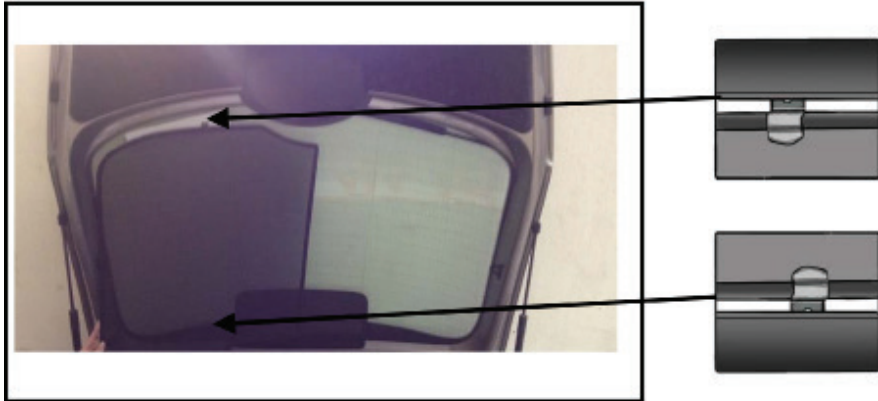

Installation

SKODA RAPID (LIFT BACK) 5DR
SKO-RAPD-5-A

REAR SHADE INSTALLATION