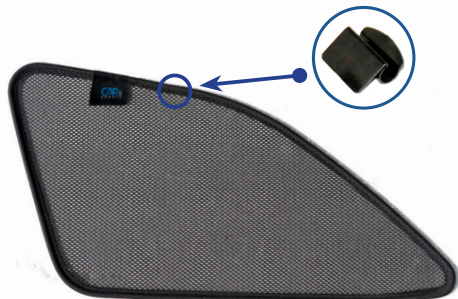

STEP 5

STEP 6

Repeat steps 3 & 4 for the other M09 clip

Installation

SKODA OCTAVIA ESTATE
SKO-OCTA-E-D

Side Shade Installation

STEP 7

STEP 8

STEP 9

STEP 10

STEP 11

Repeat this whole process for the other side

Installation

SKODA OCTAVIA ESTATE
SKO-OCTA-E-D

Components Needed

Port Shades

CL-M02 x 2

Port Shade Installation

STEP 1

STEP 2

STEP 3

STEP 4

STEP 5

STEP 6