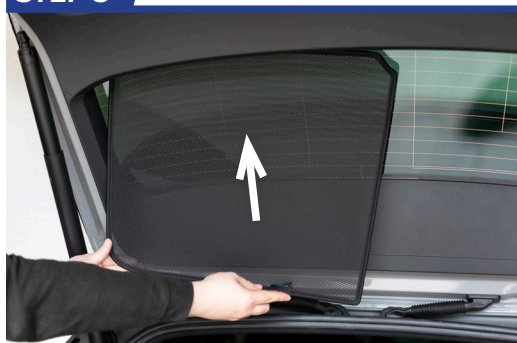

Installation

SKODA OCTAVIA ESTATE
SKO-OCTA-E-D

Components Needed

Tailgate Shade Installation

STEP 1

STEP 2

STEP 3

STEP 4

STEP 5

STEP 6