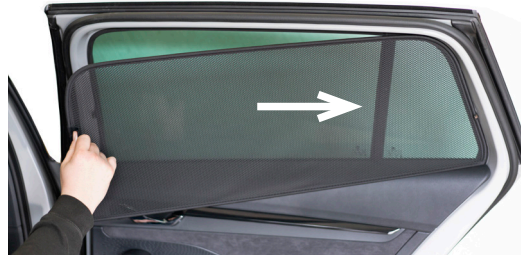

STEP 5

STEP 6

Repeat steps 3 & 4 for the other M09 clip

Installation

SKODA OCTAVIA ESTATE
SKO-OCTA-E-D

Side Shade Installation

STEP 7

STEP 8

STEP 9

STEP 10

STEP 11

Repeat this whole process for the other side

Installation

SKODA OCTAVIA ESTATE
SKO-OCTA-E-D

Components Needed

Port Shades