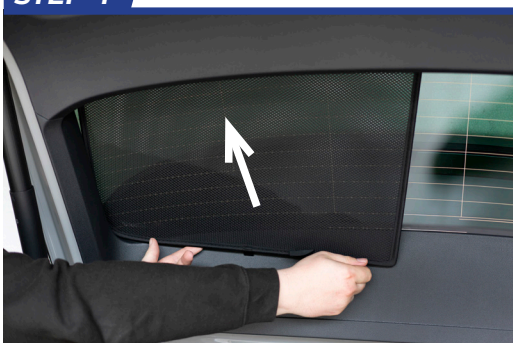

Installation

SKODA OCTAVIA ESTATE
SKO-OCTA-E-D

Components Needed

Tailgate Shade Installation

STEP 1

STEP 2

STEP 3

STEP 4

STEP 5

STEP 6