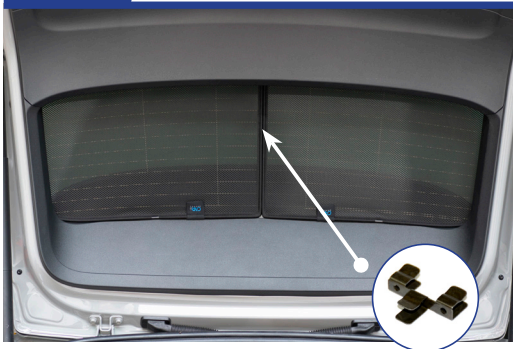

Installation

SKODA OCTAVIA ESTATE
SKO-OCTA-E-D

Tailgate Shade Installation

STEP 7

Repeat this whole process for the other side

STEP 8

STEP 9

STEP 10

STEP 11