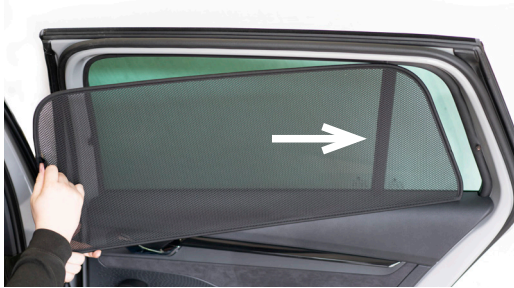

STEP 5

STEP 6

Repeat steps 3 & 4 for the other M09 clip

Installation

SKODA OCTAVIA ESTATE
SKO-OCTA-E-D

Side Shade Installation

STEP 7

STEP 8

STEP 9

STEP 10

STEP 11

Repeat this whole process for the other side

Installation

SKODA OCTAVIA ESTATE
SKO-OCTA-E-D

Components Needed

Port Shades