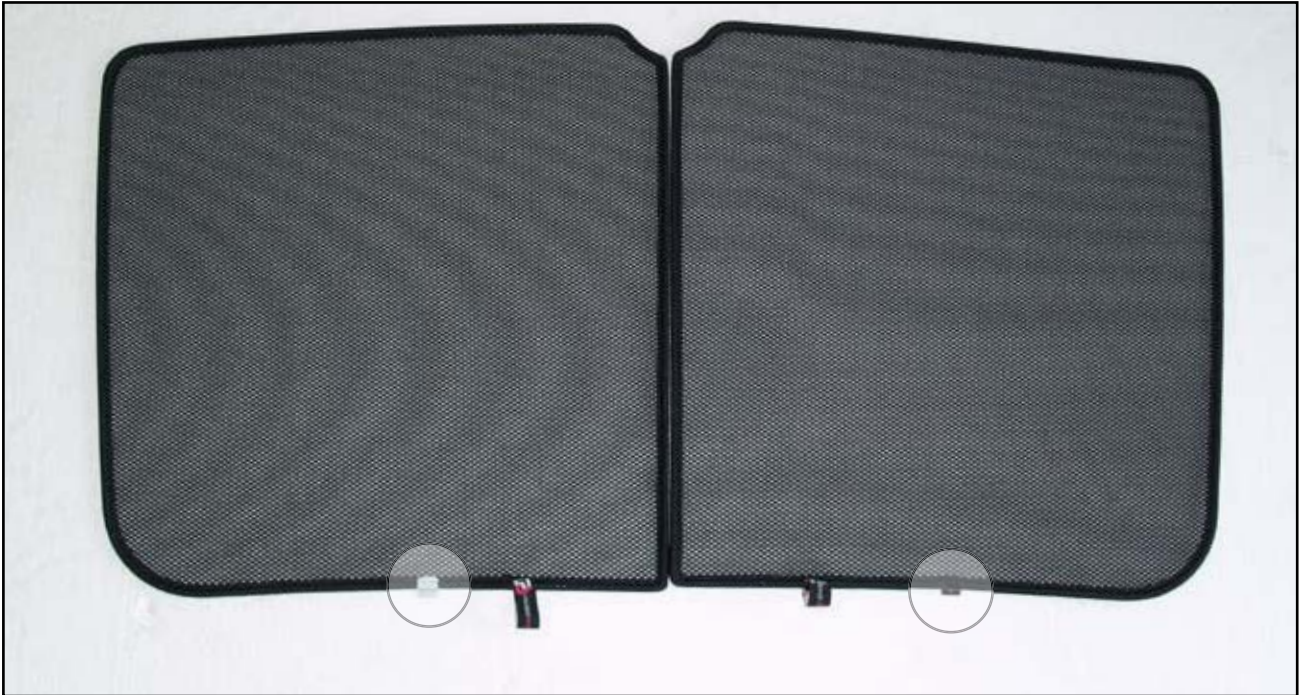

INSTALLATION INSTRUCTIONS

Skoda Octavia Estate

SKO-OCTA-E-B

COMPONENTS

SHADES

FIXING CLIPS

SIDE SHADE INSTALLATION

X3

SIDE SHADE INSTALLATION

PORT/LOAD AREA SHADE INSTALLATION

X2

REAR SHADE INSTALLATION

X6

REAR SHADE INSTALLATION

X2