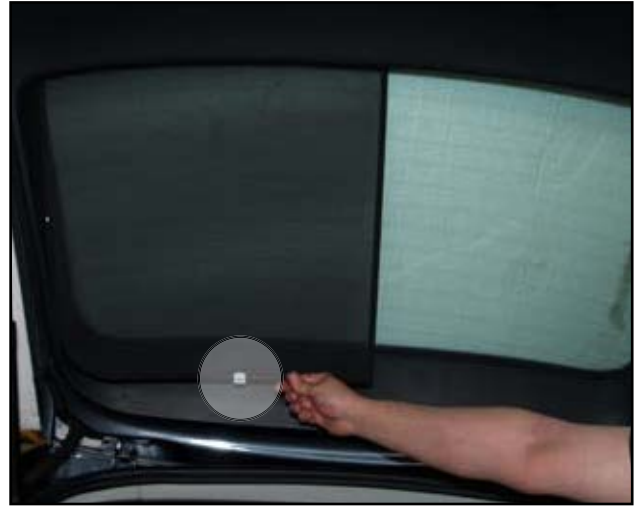

INSTALLATION INSTRUCTIONS

Skoda Octavia Estate

SKO-OCTA-E-B

COMPONENTS

SHADES

FIXING CLIPS

SIDE SHADE INSTALLATION

X3

SIDE SHADE INSTALLATION

PORT/LOAD AREA SHADE INSTALLATION

X2

REAR SHADE INSTALLATION

X6

REAR SHADE INSTALLATION

X2