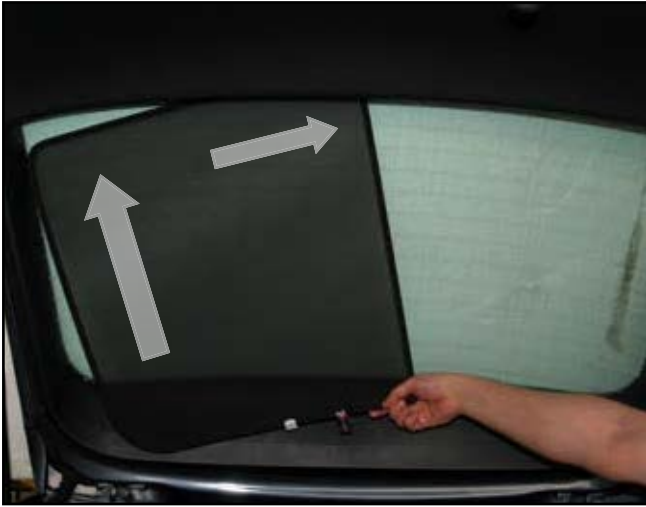

INSTALLATION INSTRUCTIONS

Skoda Octavia Estate

SKO-OCTA-E-B

COMPONENTS

SHADES

FIXING CLIPS

SIDE SHADE INSTALLATION

X3

SIDE SHADE INSTALLATION

PORT/LOAD AREA SHADE INSTALLATION

X2

REAR SHADE INSTALLATION

X6

REAR SHADE INSTALLATION

X2