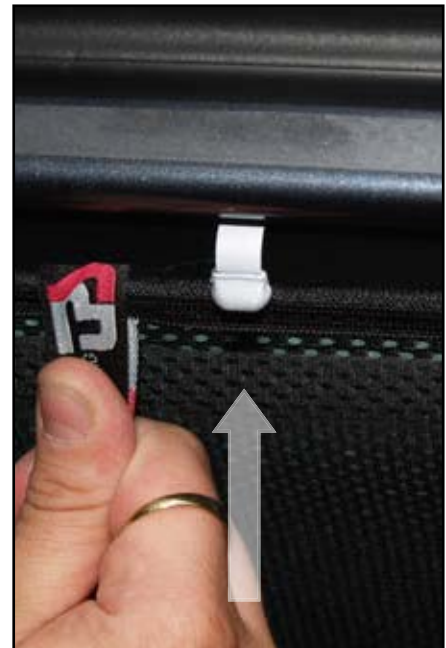

SIDE SHADE INSTALLATION