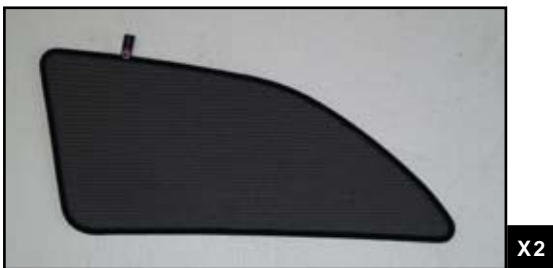

INSTALLATION INSTRUCTIONS

Skoda Octavia Estate

SKO-OCTA-E-B

COMPONENTS

SHADES

FIXING CLIPS

SIDE SHADE INSTALLATION

X3