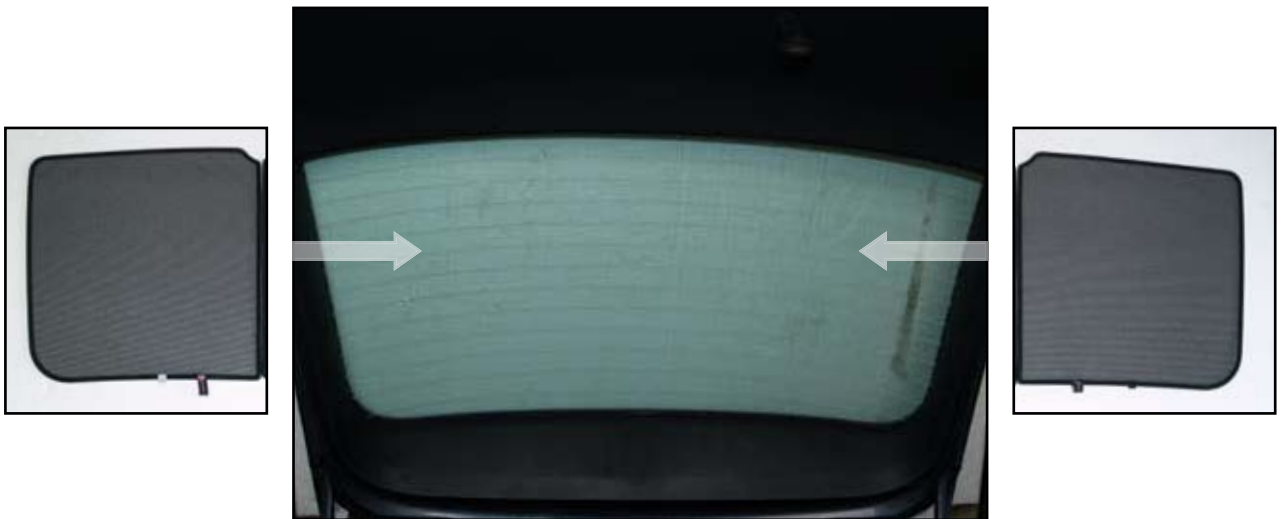

INSTALLATION INSTRUCTIONS

Skoda Octavia Estate

SKO-OCTA-E-B

COMPONENTS

SHADES

FIXING CLIPS

SIDE SHADE INSTALLATION

X3

SIDE SHADE INSTALLATION

PORT/LOAD AREA SHADE INSTALLATION

X2

REAR SHADE INSTALLATION

X6

REAR SHADE INSTALLATION

X2