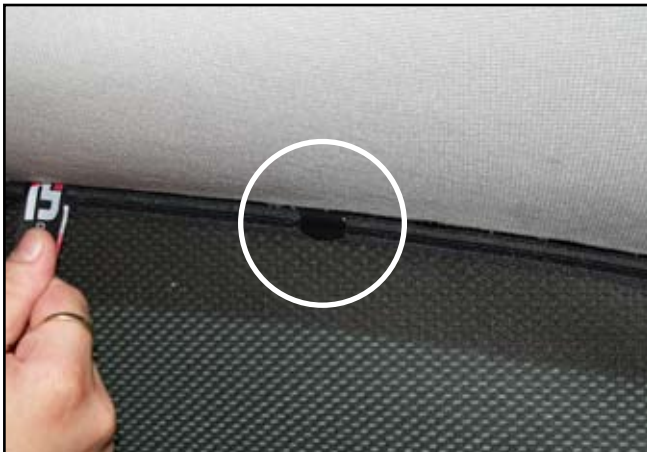

PORT/LOAD AREA SHADE INSTALLATION

X2