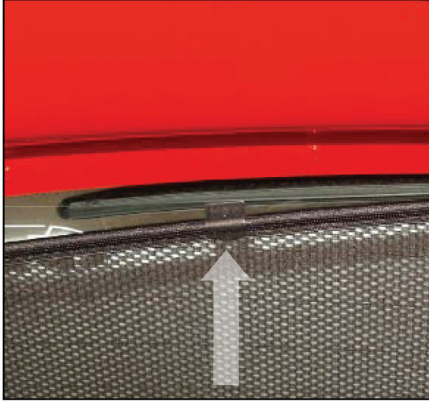

Installation

RENAULT TWINGO 3DR

REN-TWIN-3-A

REAR SHADE INSTALLATION