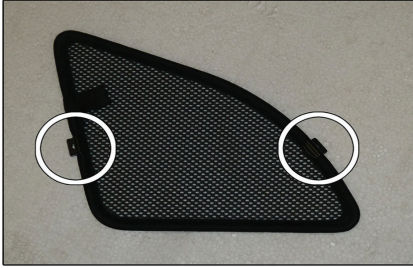

Installation Manual

**RENAULT MEGANE ESTATE
REN-MEGA-E-B**

COMPONENTS INCLUDED

SIDE WINDOWS X2

PORT WINDOW X2

TAILGATE WINDOW X2

CL-M02 x 6

CL-M05 x 4

Installation

RENAULT MEGANE ESTATE
REN-MEGA-E-B

SIDE SHADE INSTALLATION

Installation

RENAULT MEGANE ESTATE
REN-MEGA-E-B

SIDE SHADE INSTALLATION

X2

Installation

RENAULT MEGANE ESTATE
REN-MEGA-E-B

PORT SHADE INSTALLATION

Installation

RENAULT MEGANE ESTATE
REN-MEGA-E-B

TAILGATE SHADE INSTALLATION

TAILGATE SHADE INSTALLATION

x2