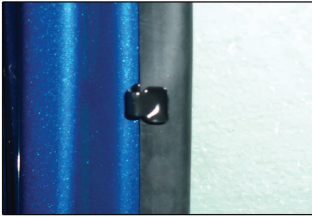

Installation Manual

**RENAULT MEGANE ESTATE
REN-MEGA-E-B**

COMPONENTS INCLUDED

SIDE WINDOWS X2

PORT WINDOW X2

TAILGATE WINDOW X2

CL-M02 x 6

CL-M05 x 4

Installation

RENAULT MEGANE ESTATE
REN-MEGA-E-B

SIDE SHADE INSTALLATION

Installation

RENAULT MEGANE ESTATE
REN-MEGA-E-B

SIDE SHADE INSTALLATION

X2

Installation

RENAULT MEGANE ESTATE
REN-MEGA-E-B

PORT SHADE INSTALLATION

Installation

RENAULT MEGANE ESTATE
REN-MEGA-E-B

TAILGATE SHADE INSTALLATION

TAILGATE SHADE INSTALLATION

x2