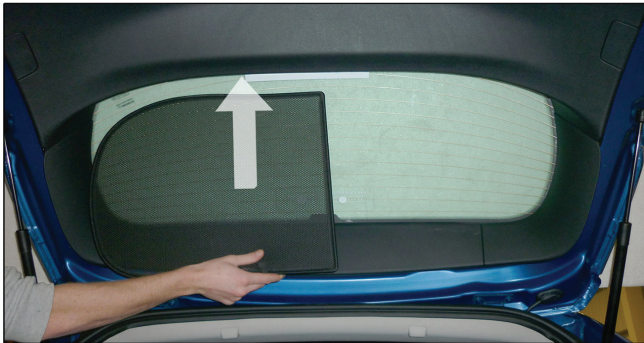

Installation

RENAULT MEGANE ESTATE
REN-MEGA-E-B

SIDE SHADE INSTALLATION

Installation

RENAULT MEGANE ESTATE
REN-MEGA-E-B

SIDE SHADE INSTALLATION

X2

Installation

RENAULT MEGANE ESTATE
REN-MEGA-E-B

PORT SHADE INSTALLATION

Installation

RENAULT MEGANE ESTATE
REN-MEGA-E-B

TAILGATE SHADE INSTALLATION

TAILGATE SHADE INSTALLATION

x2