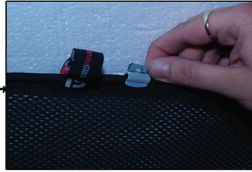

Installation

RENAULT MEGANE ESTATE
REN-MEGA-E-B

SIDE SHADE INSTALLATION

Installation

RENAULT MEGANE ESTATE
REN-MEGA-E-B

SIDE SHADE INSTALLATION

X2

Installation

RENAULT MEGANE ESTATE
REN-MEGA-E-B

PORT SHADE INSTALLATION

Installation

RENAULT MEGANE ESTATE
REN-MEGA-E-B

TAILGATE SHADE INSTALLATION

TAILGATE SHADE INSTALLATION

x2