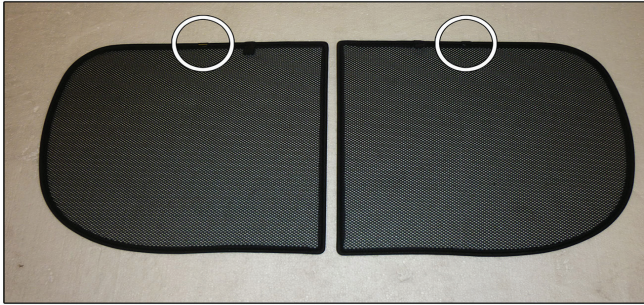

Installation

RENAULT MEGANE ESTATE
REN-MEGA-E-B

SIDE SHADE INSTALLATION

Installation

RENAULT MEGANE ESTATE
REN-MEGA-E-B

SIDE SHADE INSTALLATION

X2

Installation

RENAULT MEGANE ESTATE
REN-MEGA-E-B

PORT SHADE INSTALLATION

Installation

RENAULT MEGANE ESTATE
REN-MEGA-E-B

TAILGATE SHADE INSTALLATION

TAILGATE SHADE INSTALLATION

x2