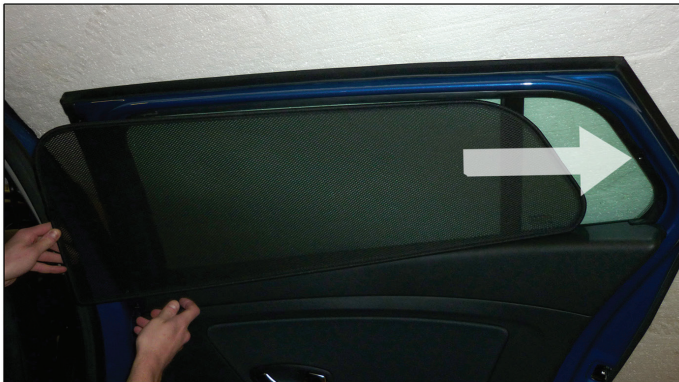

Installation Manual

**RENAULT MEGANE ESTATE
REN-MEGA-E-B**

COMPONENTS INCLUDED

SIDE WINDOWS X2

PORT WINDOW X2

TAILGATE WINDOW X2

CL-M02 x 6

CL-M05 x 4

Installation

RENAULT MEGANE ESTATE
REN-MEGA-E-B

SIDE SHADE INSTALLATION

Installation

RENAULT MEGANE ESTATE
REN-MEGA-E-B

SIDE SHADE INSTALLATION

X2

Installation

RENAULT MEGANE ESTATE
REN-MEGA-E-B

PORT SHADE INSTALLATION

Installation

RENAULT MEGANE ESTATE
REN-MEGA-E-B

TAILGATE SHADE INSTALLATION

TAILGATE SHADE INSTALLATION

x2