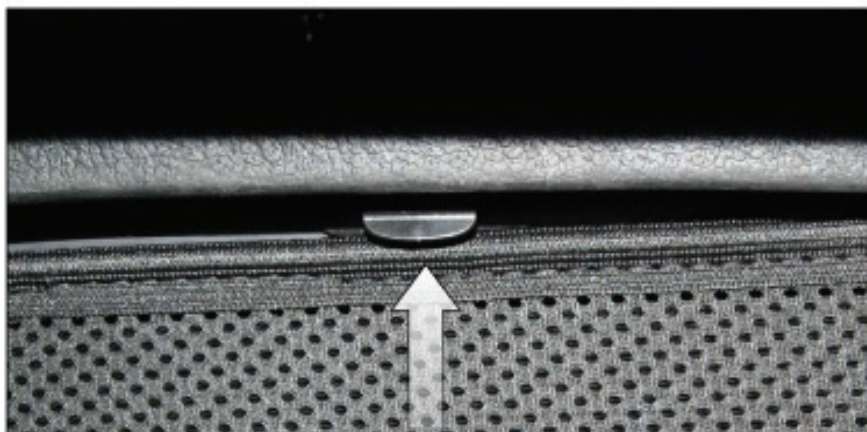

Installation

PEUGEOT 206 ESTATE
PEU-206-E-A

REAR SHADE INSTALLATION