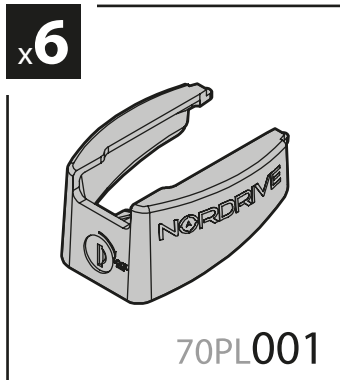

NORDDRIVE®

TRANSPORT SOLUTIONS

Art. **N30273**