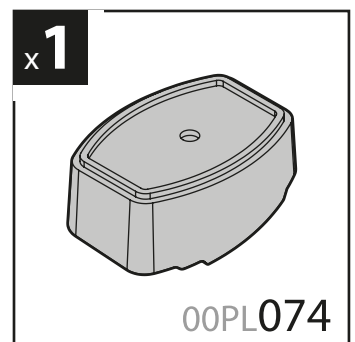

NORDDRIVE®

TRANSPORT SOLUTIONS

Art. **N30273**