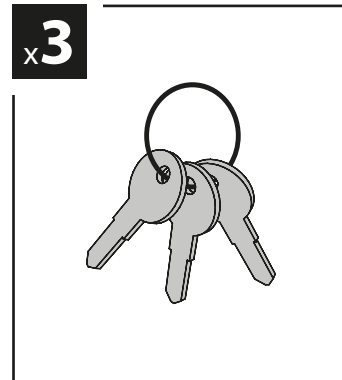

NORDDRIVE®

TRANSPORT SOLUTIONS

Art. **N30273**