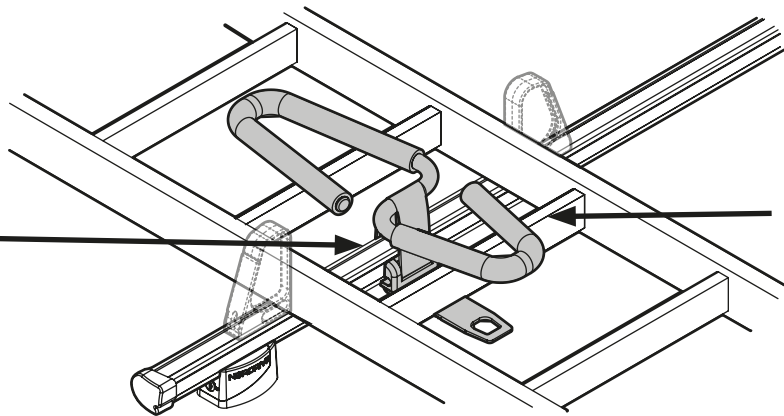

LADDER HOLDER STRAPS

N11065 U-5

LADDER STEP ADAPTER

N11067 U-6