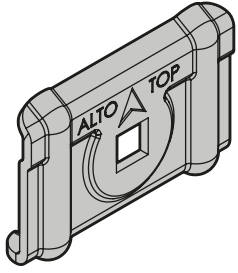

x 12

40FE001

x 6

60BQ8045

x 6

62BB0800

x 2

M6x50
60CE6050

x 2

M6x60
60CE6060

x 2

M6x65
60CE6065

x 6

61ED0611

x 6

ø6 - ø15
82FE0001

x 6

60RO004

x 6

66OR20CN

x 1

72FE0001

x 1

72FE0002