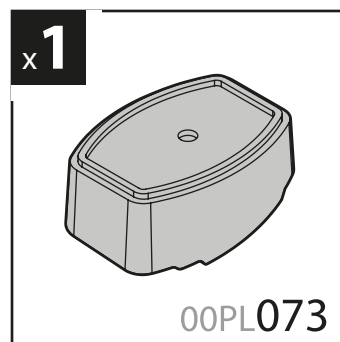

NORDDRIVE®

TRANSPORT SOLUTIONS

Art. **N30273**