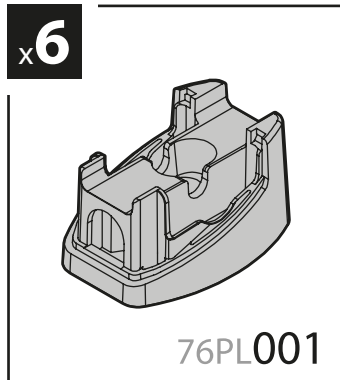

NORDDRIVE®

TRANSPORT SOLUTIONS

Art. **N30273**