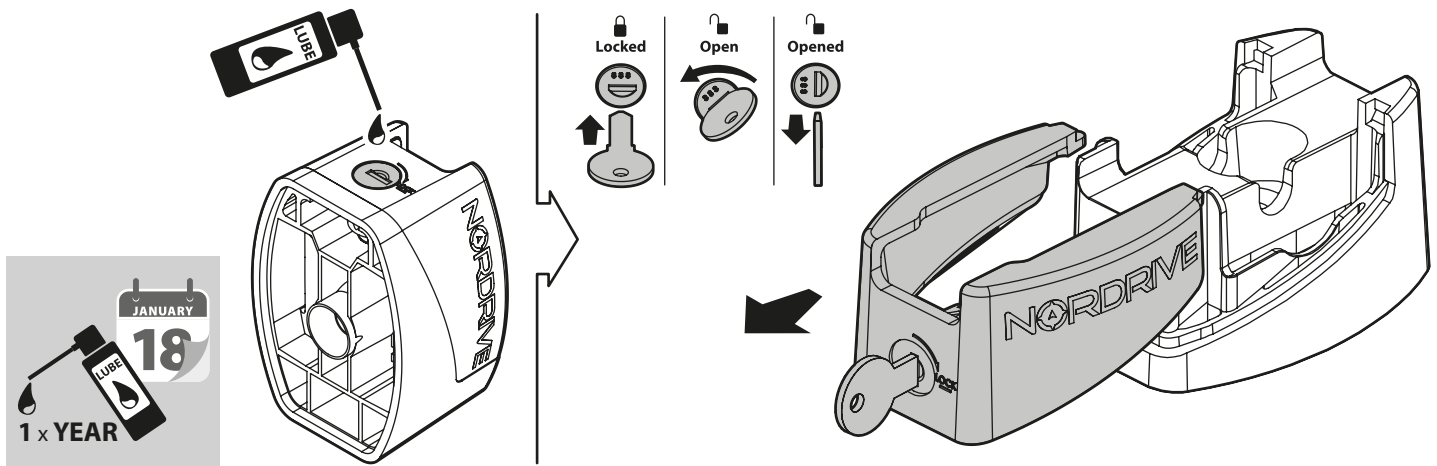

NORDDRIVE®

TRANSPORT SOLUTIONS

Art. **N30273**