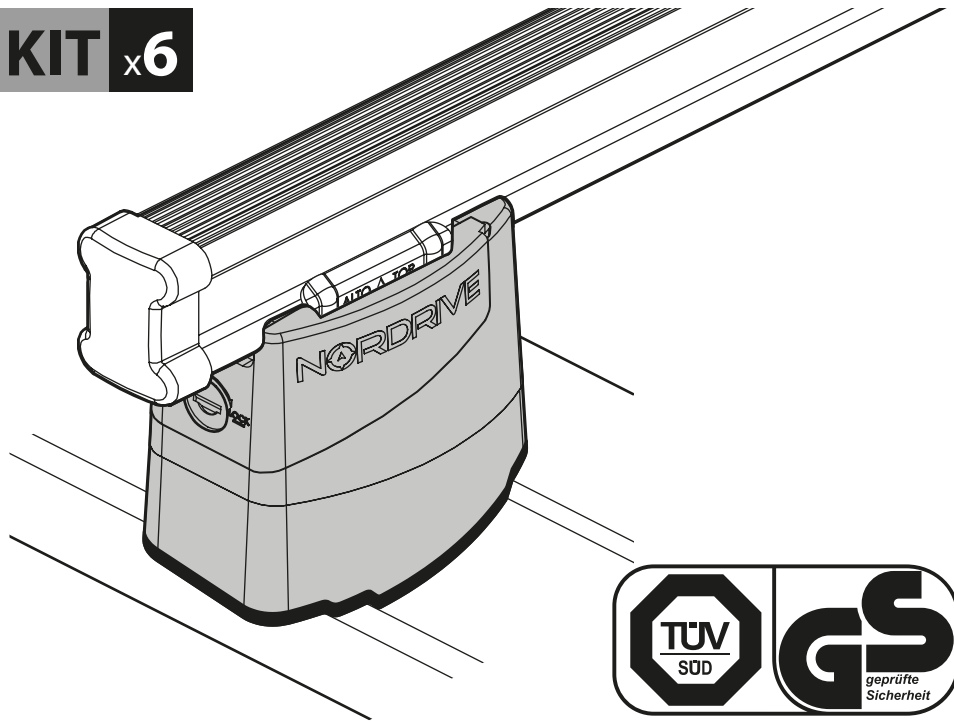

Art. **N30273**

FIAT DOBLÒ

01/15→

FIAT DOBLÒ CARGO

01/10→

OPEL COMBO

04/12→

OPEL COMBO TOUR

04/12→

☒ H1 = 1845mm
L1 = 2755mm

☒ H1 = 1845mm
L2 = 3105mm

☐ H2 = 2125mm
L1 = 2755mm

☐ H2 = 2125mm
L2 = 3105mm

☒ SENZA VOILETTO
WITHOUT ROOF
WINDOW
OHNE DACHLUKE

☐ CON VOILETTO
WITH ROOF WINDOW
MIT DACHLUKE

- ☐ ISTRUZIONI DI MONTAGGIO
- ☐ FITTING INSTRUCTIONS
- ☐ MONTAGEANLEITUNG
- ☐ INSTRUCTIONS DE MONTAGE
- ☐ ISTRUCCIONES DE MONTAJE
- ☐ INSTRUÇÕES DE MONTAGEM
- ☐ MONTAGE-INSTRUCTIES
- ☐ MONTERINGSANVISNING
- ☐ ASENNUSOHJE
- ☐ PAIGALDUSJUHEND
- ☐ STIPRINĀŠANAS INSTRUKCIJA
- ☐ PRITVIRTINIMO INSTRUKCIJOS
- ☐ INSTRUKCJA MONTAŻU
- ☐ Инструкции по установке
- ☐ NÁVOD NA MONTÁŽ
- ☐ NÁVOD NA MONTÁŽ
- ☐ NAVODILA ZA PRITRJEVANJE
- ☐ UPUTA ZA SASTAVLJANJE
- ☐ A FELSZERELÉS MÓDJA
- ☐ Οδηγίες συναρμολόγησης
- ☐ MONTAJ TALIMATLARLARI
- ☐ ИНСТРУКЦИИ ЗА МОНТАЖ
- ☐ UPUTSTVA ZA MONTAŽU

KIT x6

**NORDRIVE
KARGO SERIES**

- ☐ ADATTO PER
- ☐ SUITABLE FOR
- ☐ INDIQUÉ POUR
- ☐ GEEIGNET FÜR
- ☐ ADECUADA PARA

Kargo
ACCIAIO
Steel

- ☐ BARRE KARGO
- ☐ KARGO BARS
- ☐ BARRES KARGO
- ☐ DACH-LASTENTRÄGER KARGO
- ☐ BARRES KARGO

150cm

Art. **N10010** x3

Kargo-Plus
ALLUMINIO
Aluminium

- ☐ BARRE KARGO-PLUS
- ☐ KARGO-PLUS BARS
- ☐ BARRES KARGO-PLUS
- ☐ DACH-LASTENTRÄGER KARGO-PLUS
- ☐ BARRES KARGO-PLUS

150cm

Art. **N10040** x3