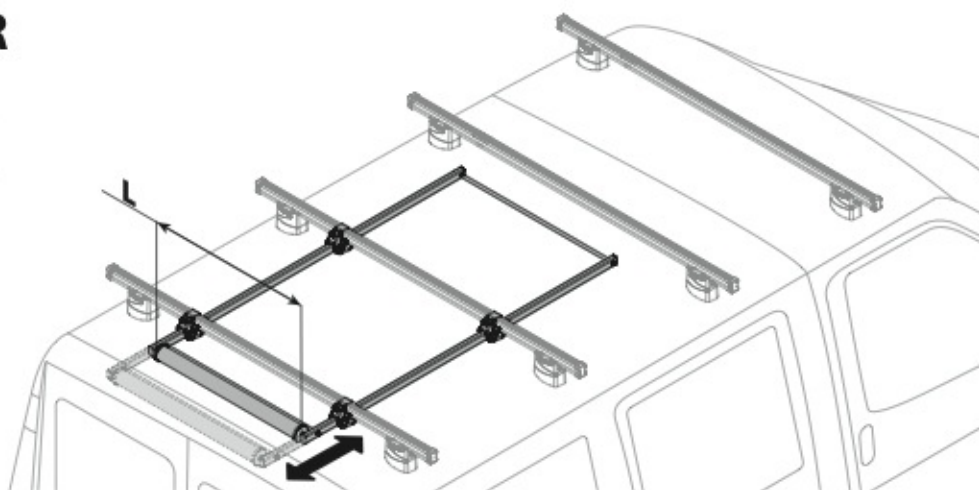

EXTENSION ROLLER

N11020

U-0

L = 64 cm

N11021

U-7

L = 96 cm

Acciaio
Steel

Alluminio
Aluminium

NORDRIVE®
TRANSPORT SOLUTIONS

is a registered trade mark of
LAMPA S.p.A.
46019 Viadana (MN) ITALY
Ditta certificata UNI EN ISO 9001:2008
www.nordrive.it
www.lampa.it

91CA0355 r03