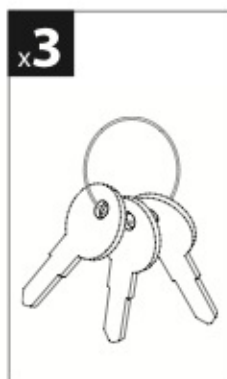

NORDRIVE®

TRANSPORT SOLUTIONS

Art. **N30192**