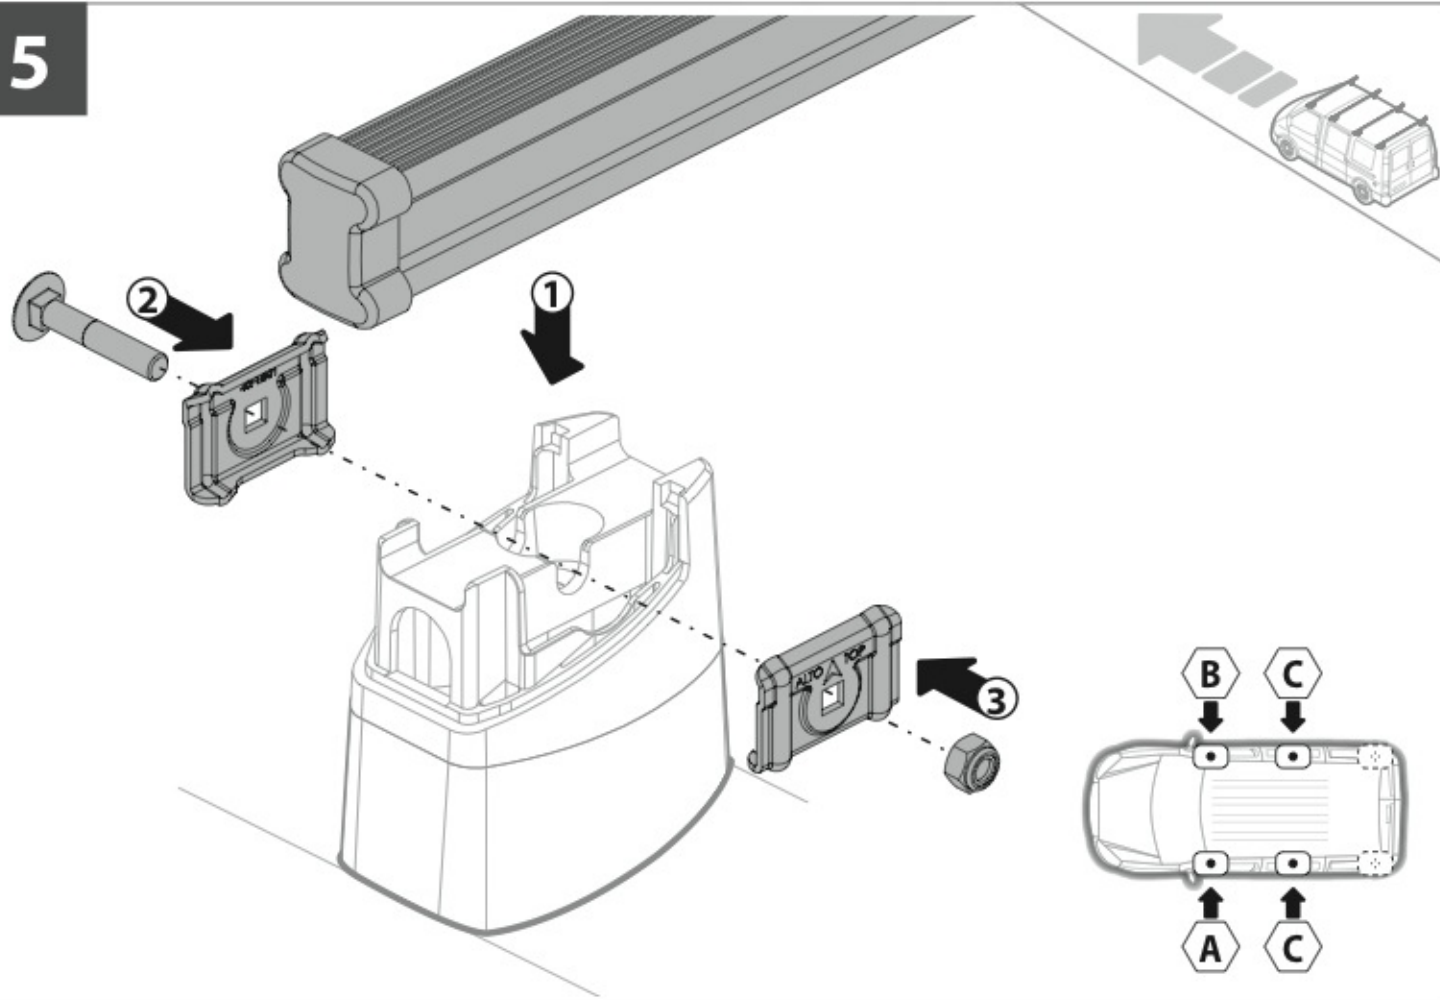

Kargo series

Acciaio / Steel

4

Kargo-Plus series

Alluminio / Aluminium

1

2

5