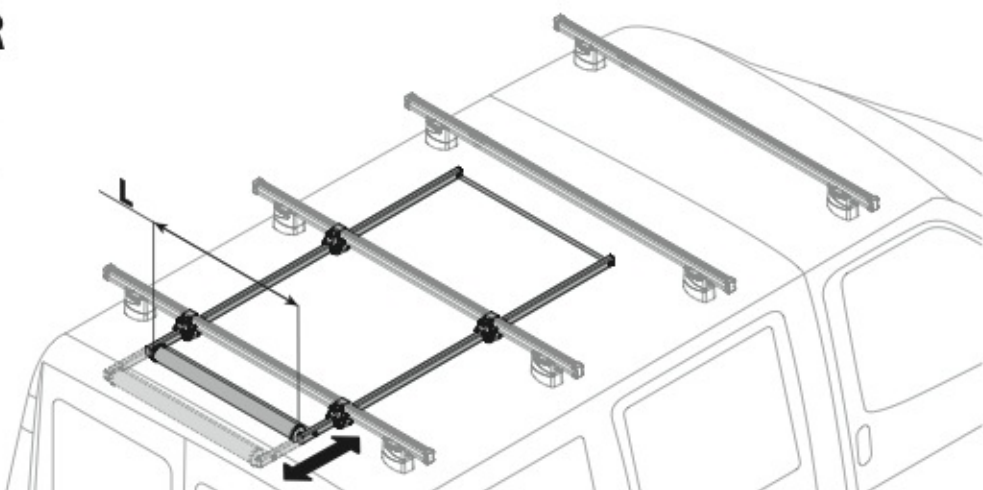

LADDER STEP ADAPTER

N11067 U-6

EXTENSION ROLLER

N11020 U-0 L = 64 cm

N11021 U-7 L = 96 cm

NORDRIVE[®]
TRANSPORT SOLUTIONS

is a registered trade mark of
LAMPA S.p.A.
46019 Viadana (MN) ITALY
Ditta certificata UNI EN ISO 9001:2008
www.nordrive.it
www.lampa.it