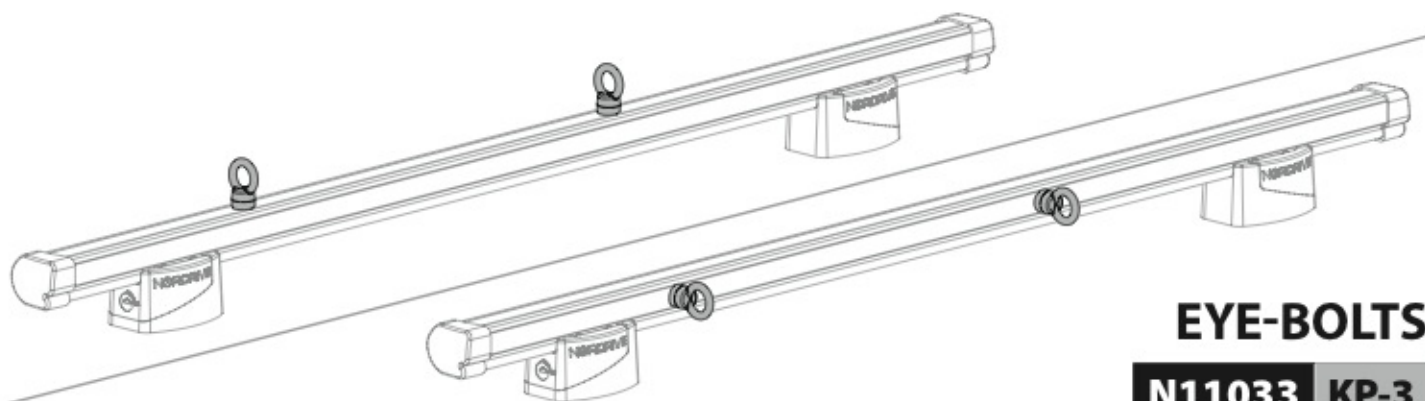

EYE-BOLTS

N11033 KP-3

SPOILER

N11057 KP-9 L = 95 cm

N11058 KP-11 L = 110 cm

OPTIONALS PER / FOR / FÜR:

Kargo series

Acciaio / Steel