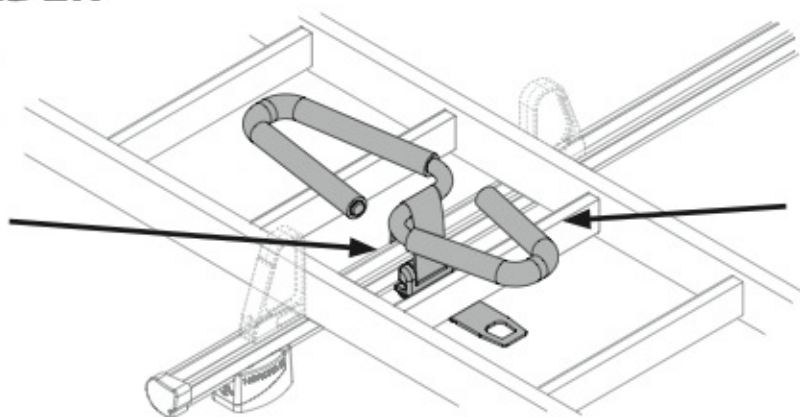

Kargo-Plus
series

Alluminio / Aluminium

KARGO TUBE

N11050 T200 L = 205 cm

N11051 T300 L = 305 cm

N11052 T400 L = 405 cm

LADDER HOLDER STRAPS

N11065 U-5