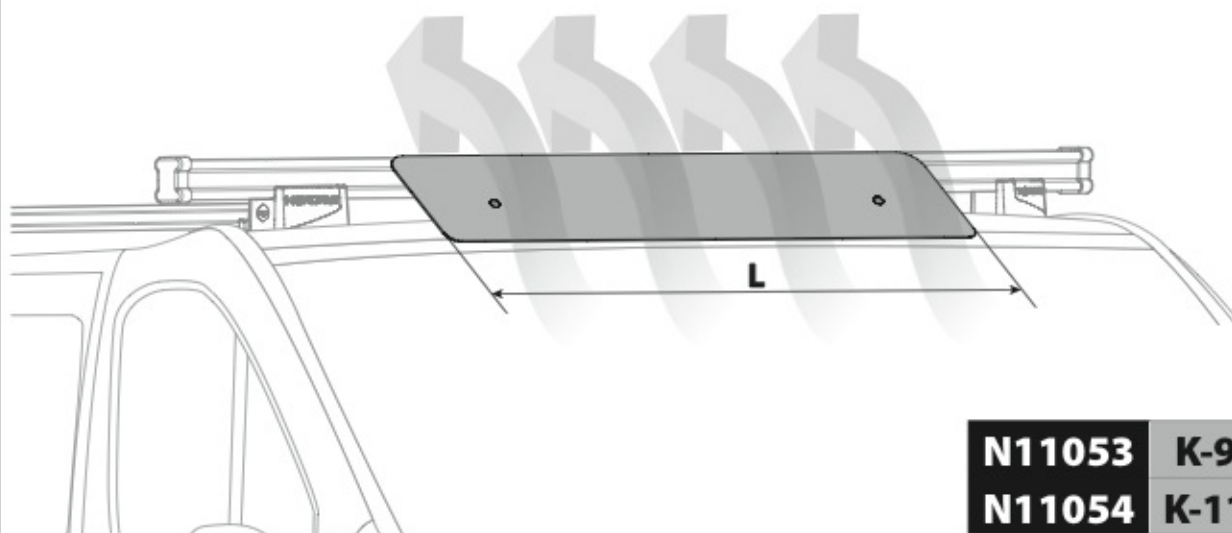

KARGO ROLLER

N11000	K-0	L = 64 cm
N11003	K-7	L = 96 cm

LOAD STOPS

N11001 K-1

LOAD STOPS

N11002 K-2

SPOILER

N11053	K-9	L = 95 cm
N11054	K-11	L = 110 cm