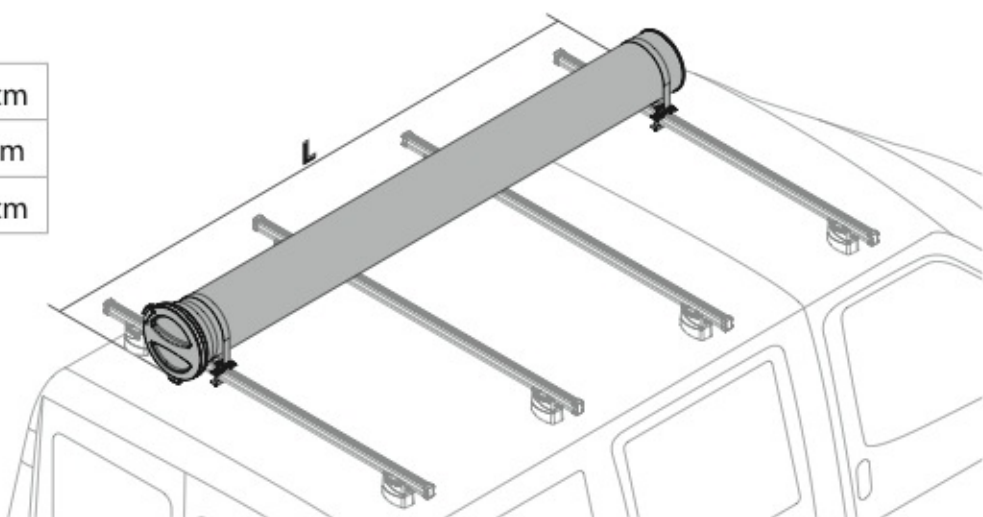

Kargo-Plus
series

Alluminio / Aluminium

KARGO TUBE

N11050 T200 L = 205 cm

N11051 T300 L = 305 cm

N11052 T400 L = 405 cm

LADDER HOLDER STRAPS

N11065 U-5