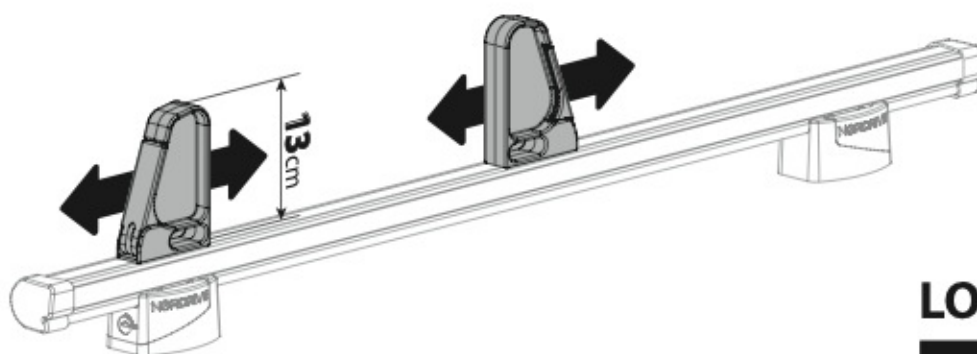

OPTIONALS PER / FOR / FÜR:

Kargo-Plus series

Alluminio / Aluminium

KARGO ROLLER

N11030 KP-0 L = 64 cm

N11034 KP-7 L = 96 cm

LOAD STOPS

N11031 KP-1