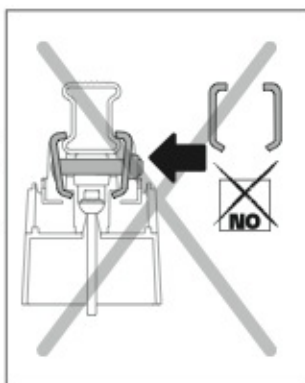

Kargo-Plus series

Alluminio / Aluminium