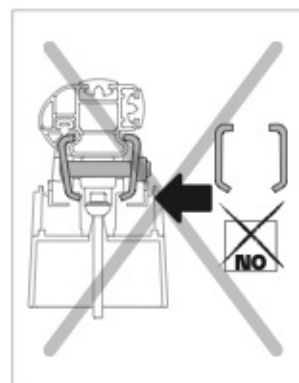

Kargo-Plus series

Alluminio / Aluminium