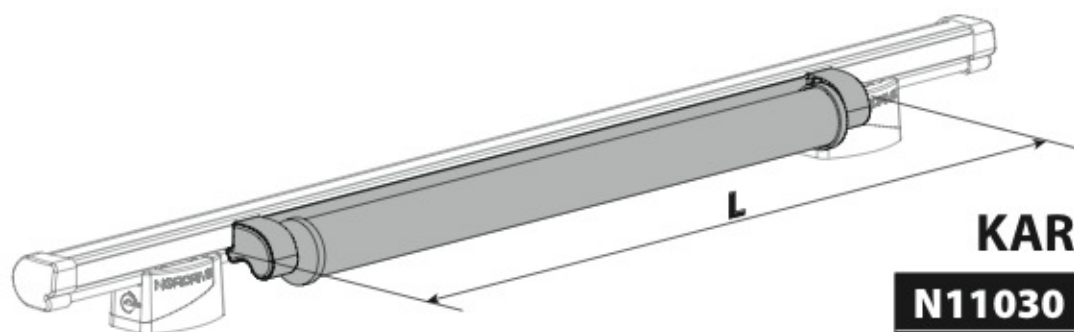

OPTIONALS PER / FOR / FÜR:

Kargo-Plus series

Alluminio / Aluminium

KARGO ROLLER

N11030 KP-0 L = 64 cm

N11034 KP-7 L = 96 cm