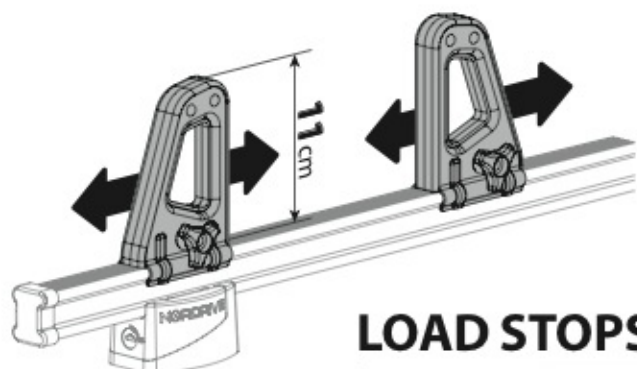

KARGO ROLLER

N11000	K-0	L = 64 cm
N11003	K-7	L = 96 cm

LOAD STOPS

N11001 K-1

LOAD STOPS

N11002 K-2

SPOILER

N11053	K-9	L = 95 cm
N11054	K-11	L = 110 cm