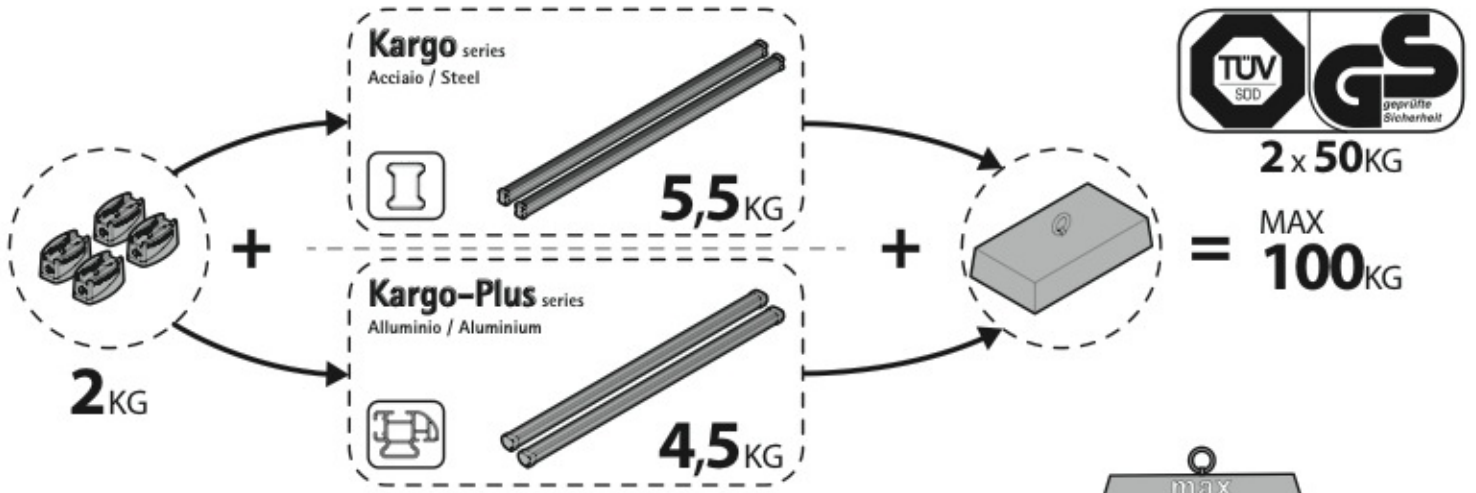

KIT x4

(I) PER (GB) FOR (F) POUR (D) FÜR

Kargo series

Acciaio / Steel

Art. **N10005** x2

Kargo-Plus series

Alluminio / Aluminium

Art. **N10035** x2

NORDRIVE[®]
TRANSPORT SOLUTIONS

max: ???kg

NORDRIVE®

TRANSPORT SOLUTIONS

Art. **N30162**

80GO012 x4

00PL032 x1

00PL033 x1