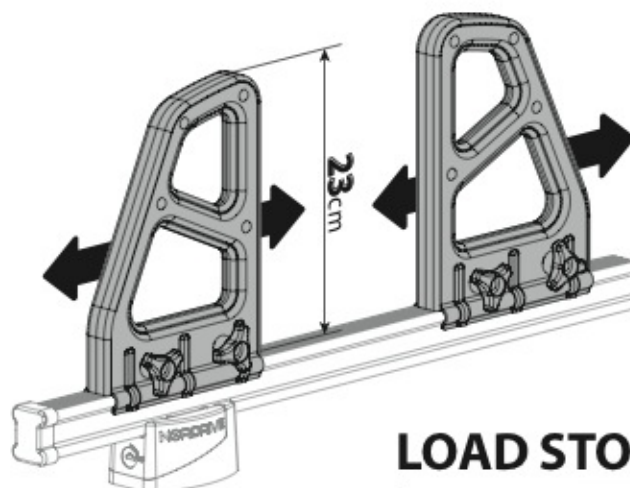

KARGO ROLLER

N11000	K-0	L = 64 cm
N11003	K-7	L = 96 cm

LOAD STOPS

N11001 K-1

LOAD STOPS

N11002 K-2

SPOILER

N11053	K-9	L = 95 cm
N11054	K-11	L = 110 cm