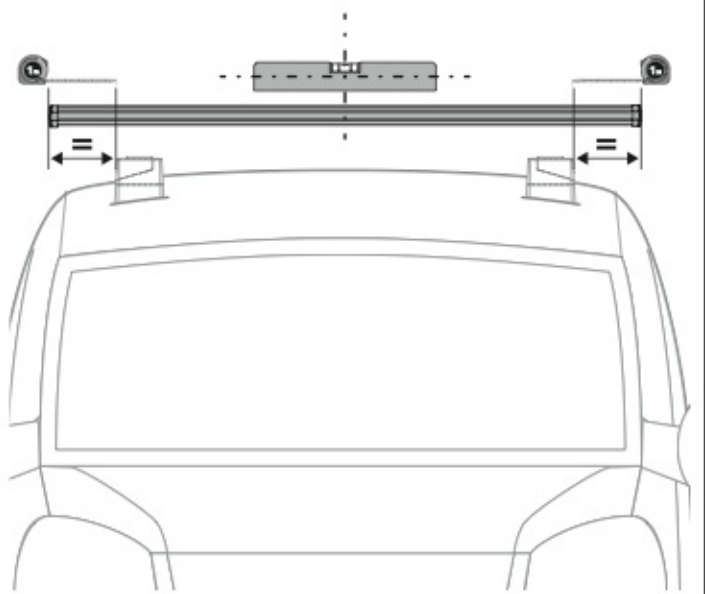

Kargo series

Acciaio / Steel

4