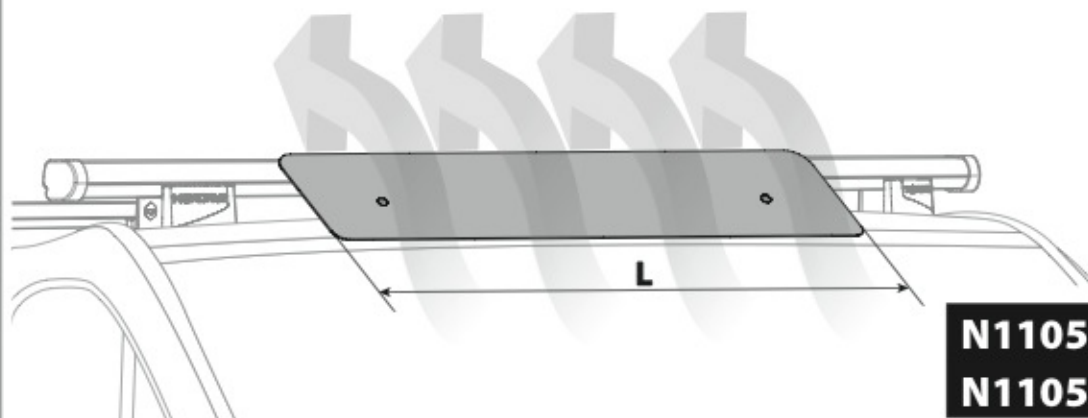

EYE-BOLTS

N11033 KP-3

SPOILER

N11057 KP-9 L = 95 cm

N11058 KP-11 L = 110 cm

OPTIONALS PER / FOR / FÜR:

Kargo series

Acciaio / Steel