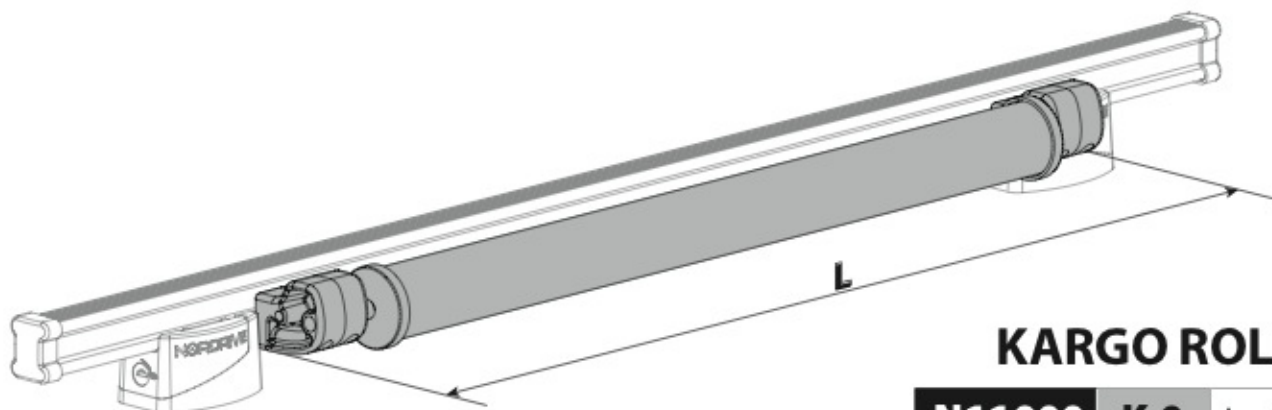

Kargo series

Acciaio / Steel

KARGO ROLLER

N11000	K-0	L = 64 cm
N11003	K-7	L = 96 cm