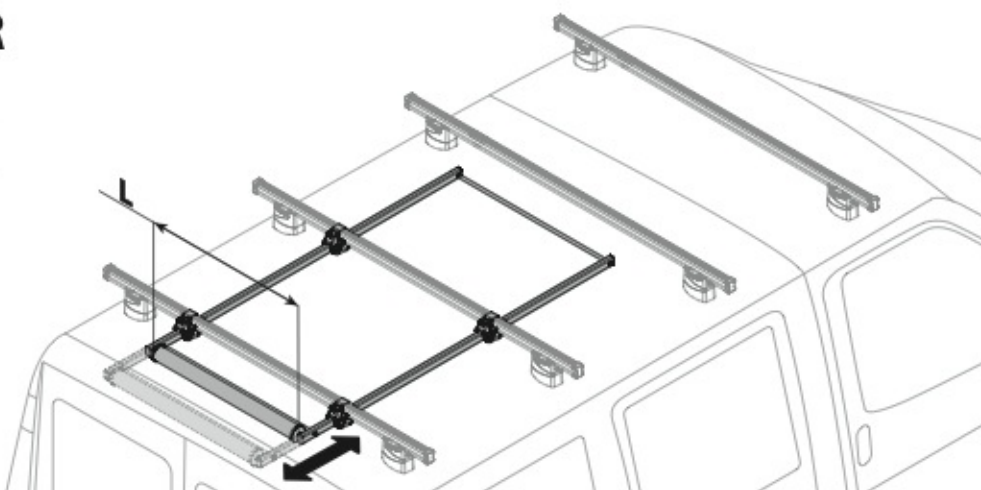

EXTENSION ROLLER

N11020 U-0 L = 64 cm

N11021 U-7 L = 96 cm

NORDRIVE®
TRANSPORT SOLUTIONS

is a registered trade mark of
LAMPA S.p.A.
46019 Viadana (MN) ITALY
Ditta certificata UNI EN ISO 9001:2008
www.nordrive.it
www.lampa.it

91CA0371 r03