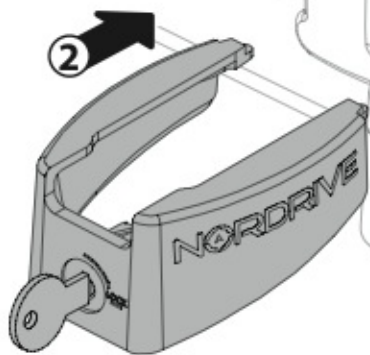

ALLUMINIO
Aluminium

6

7

10Nm

8

Kargo series

Acciaio / Steel

KARGO ROLLER

N11000	K-0	L = 64 cm
N11003	K-7	L = 96 cm

LOAD STOPS

N11001 K-1

LOAD STOPS

N11002 K-2

SPOILER

N11053	K-9	L = 95 cm
N11054	K-11	L = 110 cm

OPTIONALS PER / FOR / FÜR: