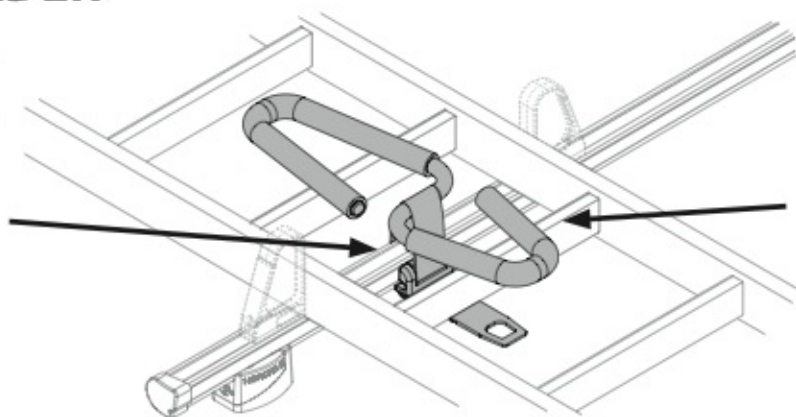

Alluminio / Aluminium

KARGO-TUBE

N11050 T200 L = 205 cm

N11051 T300 L = 305 cm

N11052 T400 L = 405 cm

LADDER HOLDER STRAPS

N11065 U-5

LADDER STEP ADAPTER