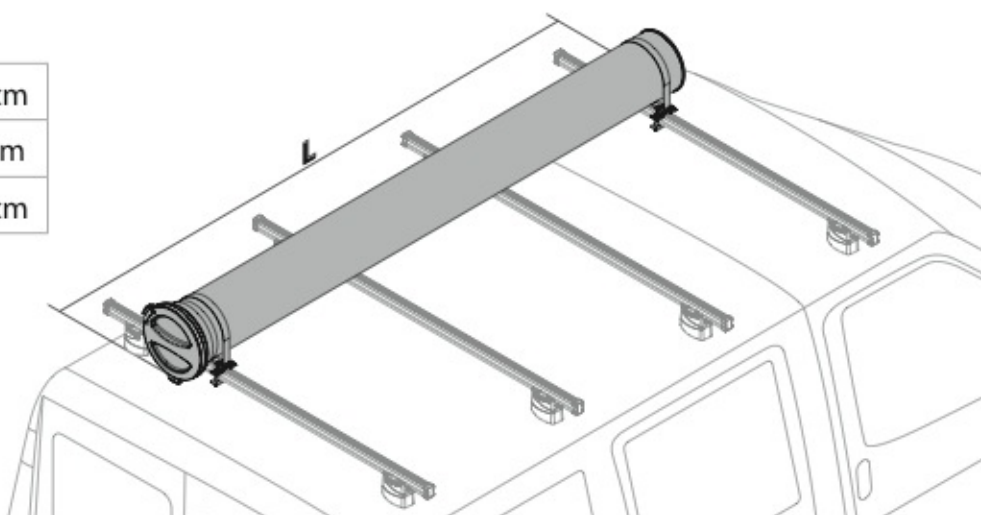

Alluminio / Aluminium

KARGO-TUBE

N11050 T200 L = 205 cm

N11051 T300 L = 305 cm

N11052 T400 L = 405 cm

LADDER HOLDER STRAPS

N11065 U-5

LADDER STEP ADAPTER