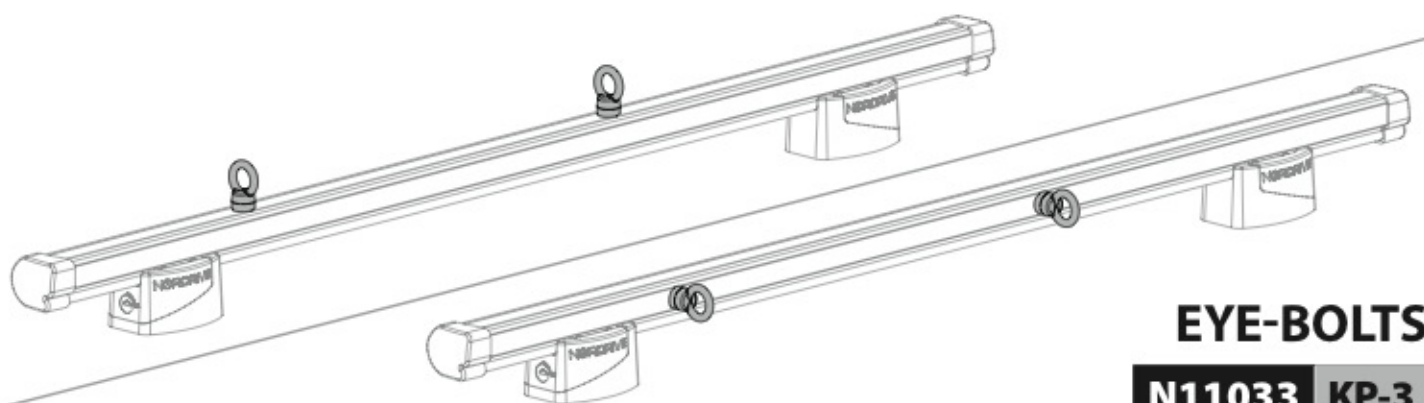

Kargo-Plus series

Alluminio / Aluminium

KARGO ROLLER

N11030 KP-0 L = 64 cm

N11034 KP-7 L = 96 cm

LOAD STOPS

N11031 KP-1

EYE-BOLTS