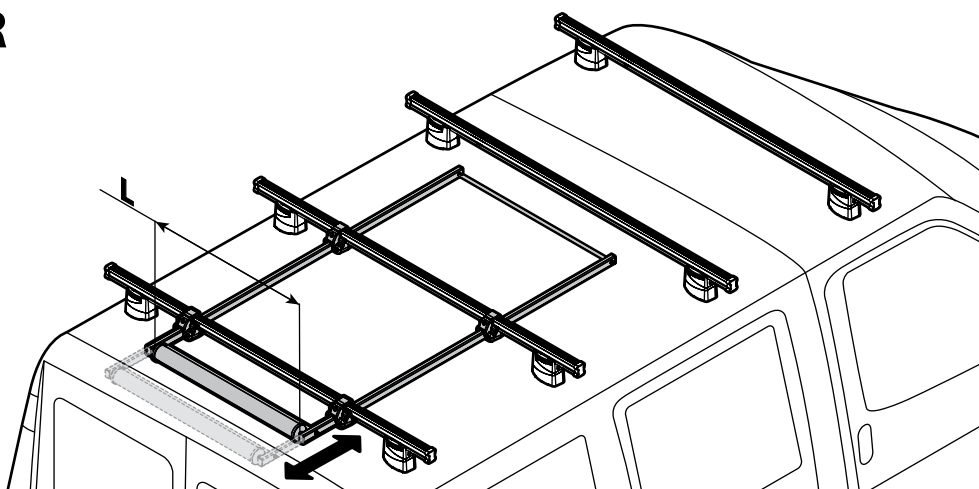

KARGO-TUBE

N11050	T200	L = 205 cm
N11051	T300	L = 305 cm
N11052	T400	L = 405 cm

LADDER HOLDER STRAPS

N11065 U-5

LADDER STEP ADAPTER

N11067 U-6

EXTENSION ROLLER

N11020	U-0	L = 64 cm
N11021	U-7	L = 96 cm