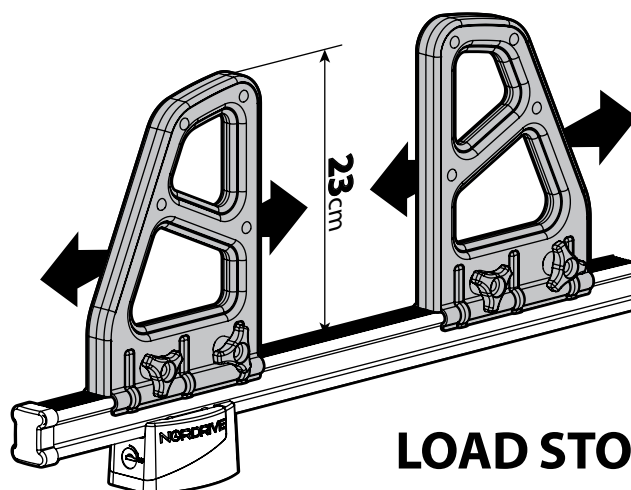

LOAD STOPS

N11001 K-1

LOAD STOPS

N11002 K-2

SPOILER

N11053	K-9	L = 95 cm
N11054	K-11	L = 110 cm

OPTIONALS PER / FOR / FÜR:

Kargo-Plus series