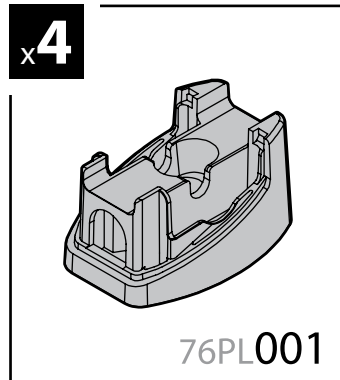

NORDRIVE®

TRANSPORT SOLUTIONS

Art. **N30002**