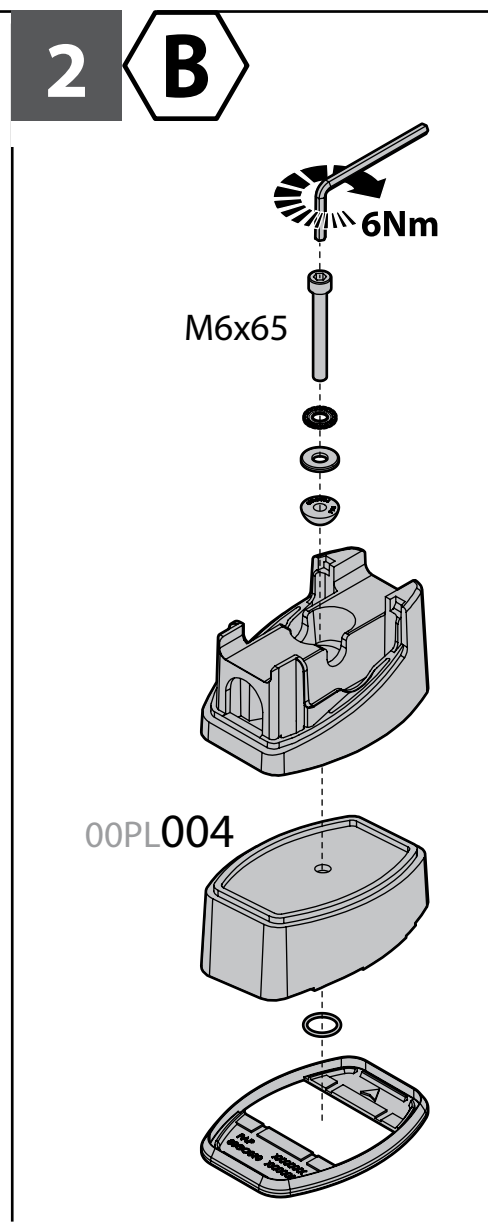

(I) ISTRUZIONI DI MONTAGGIO
(GB) FITTING INSTRUCTIONS
(D) MONTAGEANLEITUNG
(F) INSTRUCTIONS DE MONTAGE
(E) INSTRUCCIONES DE MONTAJE
(P) INSTRUÇÕES DE MONTAGEM
(NL) MONTAGE-INSTRUCTIES
(S) MONTERINGSANVISNING

(FIN) ASENNUSOHJE
(EST) PAIGALDUSJUHEND
(LAT) STIPRINĀŠANAS INSTRUKCIJA
(LT) PRITVIRTINIMO INSTRUKCIJOS
(PL) INSTRUKCJA MONTAŻU
(RUS) Инструкции по установке
(CZ) NÁVOD NA MONTÁŽ
(SK) NÁVOD NA MONTÁŽ

(SLO) NAVODILA ZA PRITRJEVANJE
(HR) UPUTA ZA SASTAVLJANJE
(H) A FELSZERELÉS MÓDJA
(GR) Οδηγίες συναρμολόγησης
(TR) MONTAJ TALIMATLARI
(BG) ИНСТРУКЦИИ ЗА МОНТАЖ
(SRB) UPUTSTVA ZA MONTAŽU