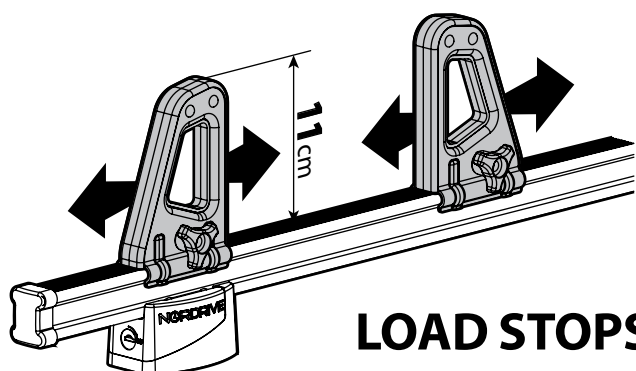

LOAD STOPS

N11001 K-1

LOAD STOPS

N11002 K-2

SPOILER

N11053	K-9	L = 95 cm
N11054	K-11	L = 110 cm

OPTIONALS PER / FOR / FÜR:

Kargo-Plus series