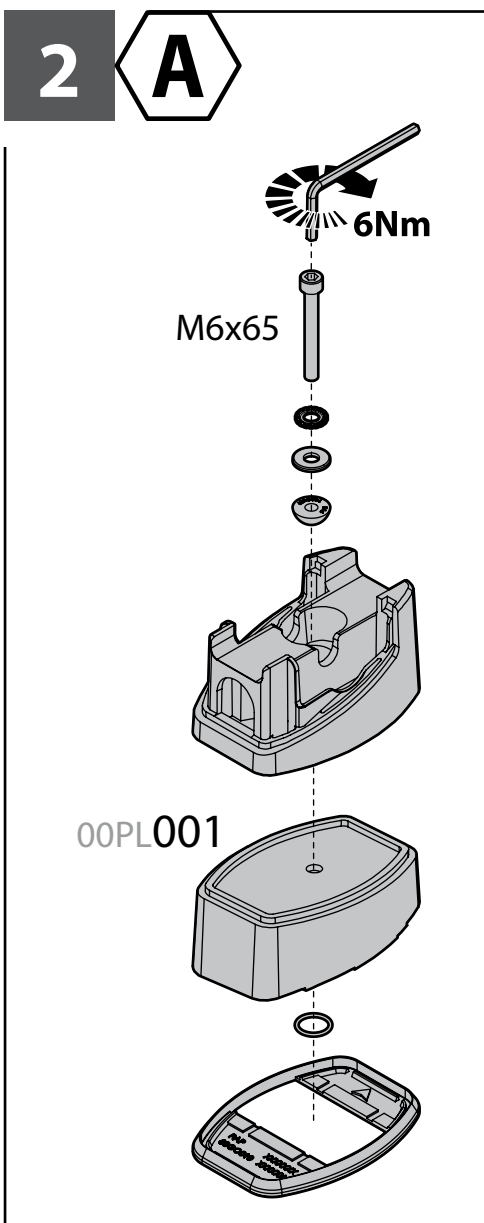

(I) ISTRUZIONI DI MONTAGGIO
(GB) FITTING INSTRUCTIONS
(D) MONTAGEANLEITUNG
(F) INSTRUCTIONS DE MONTAGE
(E) INSTRUCCIONES DE MONTAJE
(P) INSTRUÇÕES DE MONTAGEM
(NL) MONTAGE-INSTRUCTIES
(S) MONTERINGSANVISNING

(FIN) ASENNUSOHJE
(EST) PAIGALDUSJUHEND
(LAT) STIPRINĀŠANAS INSTRUKCIJA
(LT) PRITVIRTINIMO INSTRUKCIJOS
(PL) INSTRUKCJA MONTAŻU
(RUS) Инструкции по установке
(CZ) NÁVOD NA MONTÁŽ
(SK) NÁVOD NA MONTÁŽ

(SLO) NAVODILA ZA PRITRJEVANJE
(HR) UPUTA ZA SASTAVLJANJE
(H) A FELSZERELÉS MÓDJA
(GR) Οδηγίες συναρμολόγησης
(TR) MONTAJ TALIMATLARI
(BG) ИНСТРУКЦИИ ЗА МОНТАЖ
(SRB) UPUTSTVA ZA MONTAŽU