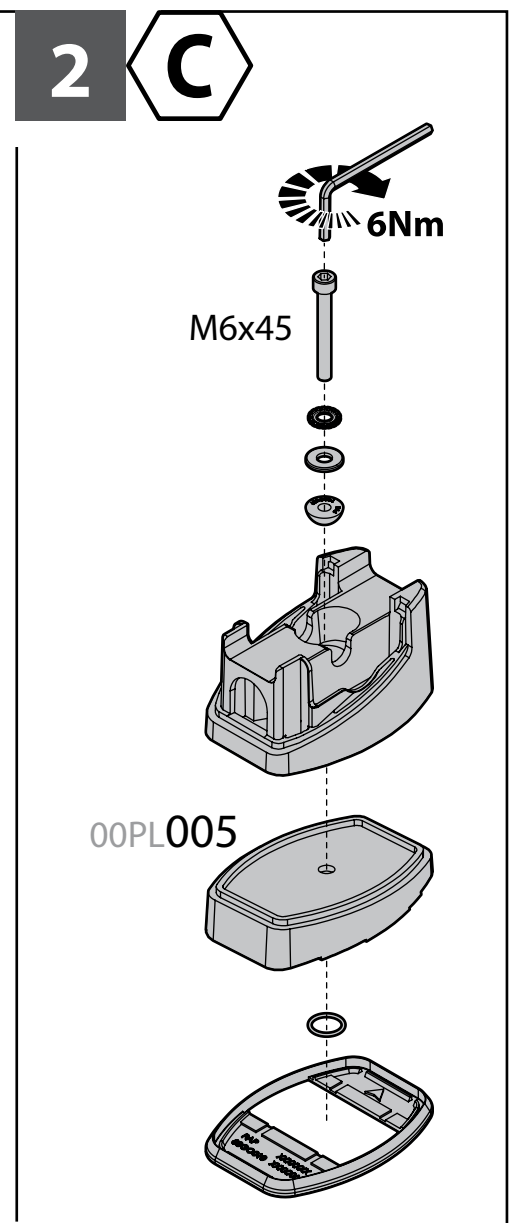

(I) ISTRUZIONI DI MONTAGGIO
(GB) FITTING INSTRUCTIONS
(D) MONTAGEANLEITUNG
(F) INSTRUCTIONS DE MONTAGE
(E) INSTRUCCIONES DE MONTAJE
(P) INSTRUÇÕES DE MONTAGEM
(NL) MONTAGE-INSTRUCTIES
(S) MONTERINGSANVISNING

(FIN) ASENNUSOHJE
(EST) PAIGALDUSJUHEND
(LAT) STIPRINĀŠANAS INSTRUKCIJA
(LT) PRITVIRTINIMO INSTRUKCIJOS
(PL) INSTRUKCJA MONTAŻU
(RUS) Инструкции по установке
(CZ) NÁVOD NA MONTÁŽ
(SK) NÁVOD NA MONTÁŽ

(SLO) NAVODILA ZA PRITRJEVANJE
(HR) UPUTA ZA SASTAVLJANJE
(H) A FELSZERELÉS MÓDJA
(GR) Οδηγίες συναρμολόγησης
(TR) MONTAJ TALIMATLARI
(BG) ИНСТРУКЦИИ ЗА МОНТАЖ
(SRB) UPUTSTVA ZA MONTAŽU