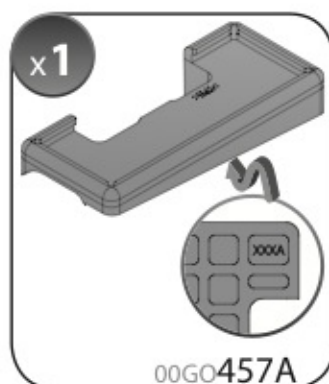

VOLKSWAGEN
FOX

3

5/05→12/10

Art. **N21054**