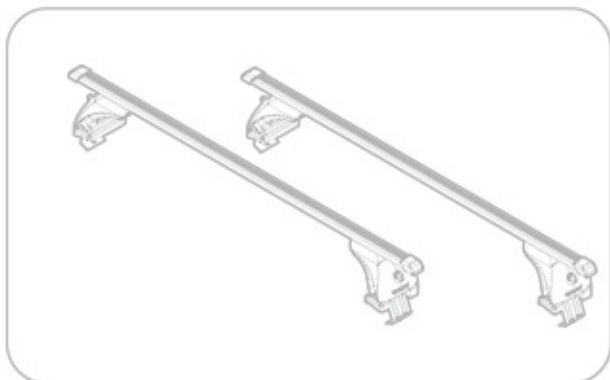

Art.
N21054

C

Art. **N20001**

B

Art. **N15020**

A

ACCIAIO
Steel

Art. **N15025**

A

ALLUMINIO
Aluminium

 +  +  = max: **60kg**
5,5kg

max:
???kg

Safety regulations

VOLKSWAGEN
FOX

3

5/05→12/10