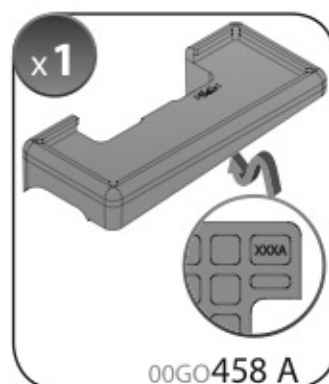

VOLKSWAGEN
FOX

3

5/05→12/10

Art. **N21054**