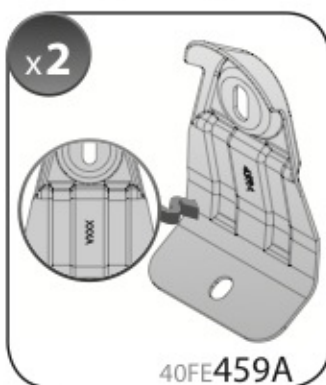

VOLKSWAGEN
FOX

3

5/05→12/10

Art. **N21054**