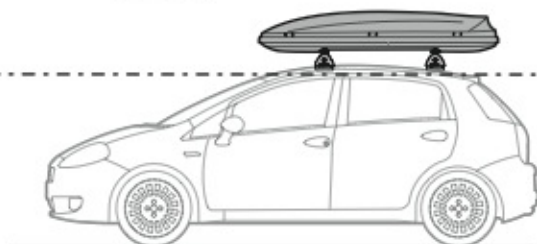

A

ALLUMINIO
Aluminium

 +  +  = max: **60kg**
5,5kg

max:
???kg

Safety regulations

VOLKSWAGEN
FOX

3

5/05→12/10