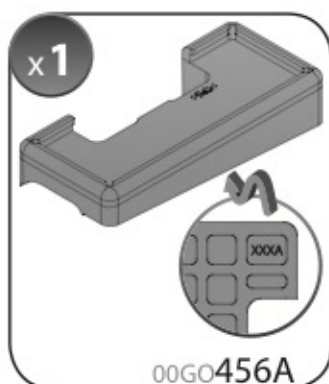

VOLKSWAGEN
FOX

3

5/05→12/10

Art. **N21054**