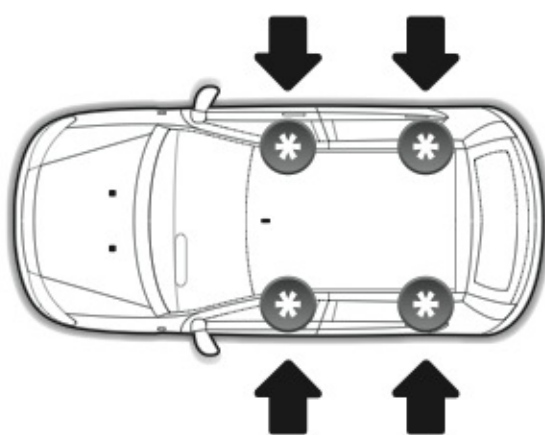

A

ALLUMINIO
Aluminium

 +  +  = max: **60kg**
5,5kg

max:
???kg

Safety regulations

VOLKSWAGEN
FOX

3

5/05→12/10