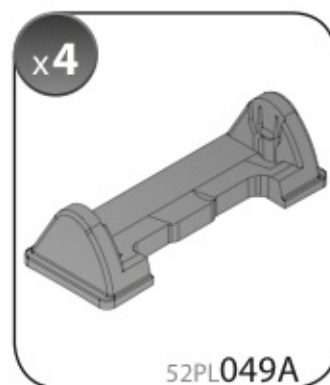

VOLKSWAGEN
FOX

3

5/05→12/10

Art. **N21054**