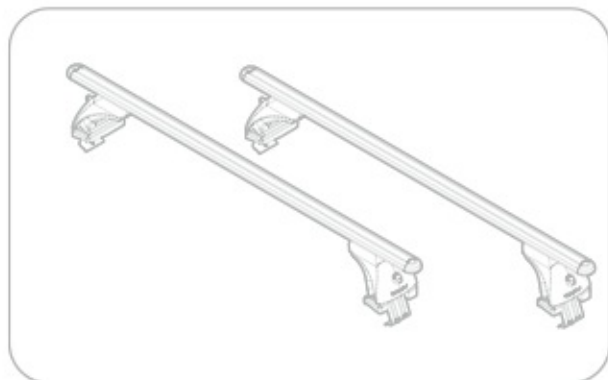

Art.
N21054

C

Art. **N20001**

B

Art. **N15020**

A

ACCIAIO
Steel

Art. **N15025**

A

ALLUMINIO
Aluminium

 +  +  = max: **60kg**
5,5kg

max:
???kg

Safety regulations

VOLKSWAGEN
FOX

3

5/05→12/10