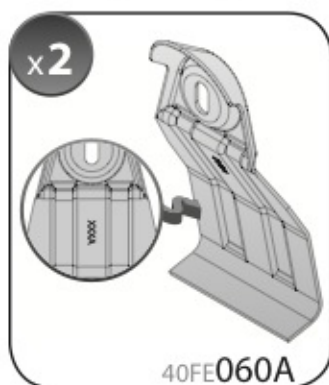

VOLKSWAGEN
FOX

3

5/05→12/10

Art. **N21054**