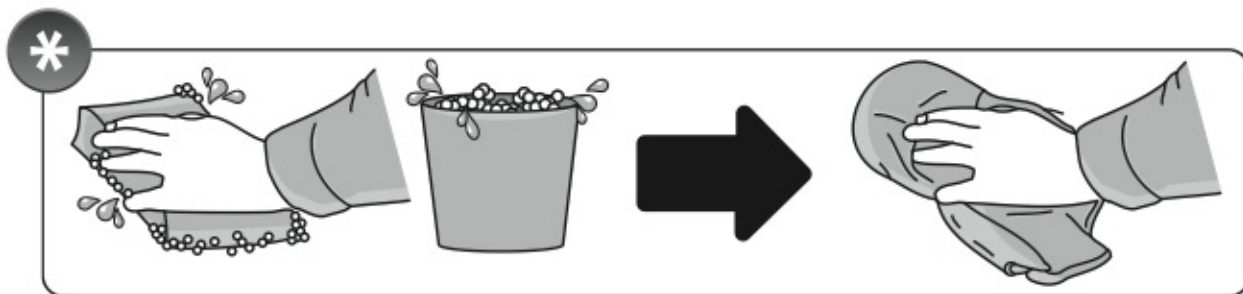

A

ALLUMINIO
Aluminium

 +  +  = max: **60kg**
5,5kg

max:
???kg

Safety regulations

VOLKSWAGEN
FOX

3

5/05→12/10