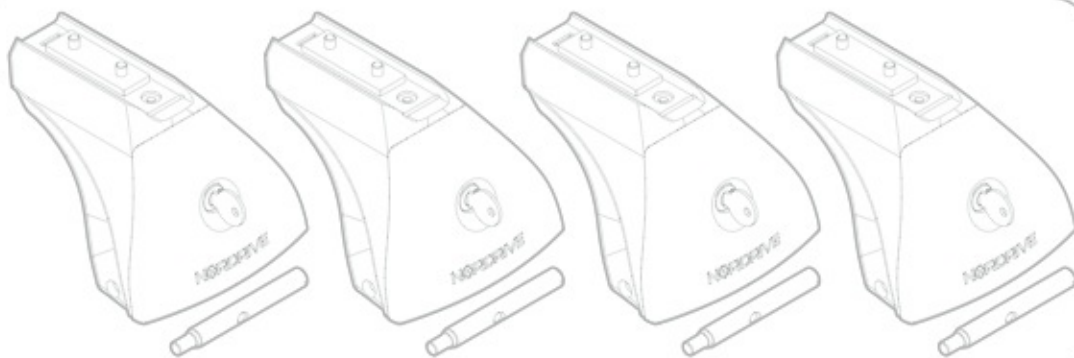

Art.
N21054

C

Art. **N20001**

B

Art. **N15020**

A

ACCIAIO
Steel

Art. **N15025**

A

ALLUMINIO
Aluminium

 +  +  = max: **60kg**
5,5kg

max:
???kg

Safety regulations

VOLKSWAGEN
FOX

3

5/05→12/10