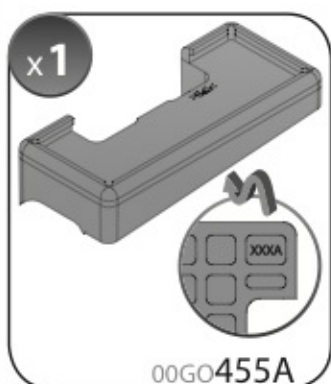

VOLKSWAGEN
FOX

3

5/05→12/10

Art. **N21054**