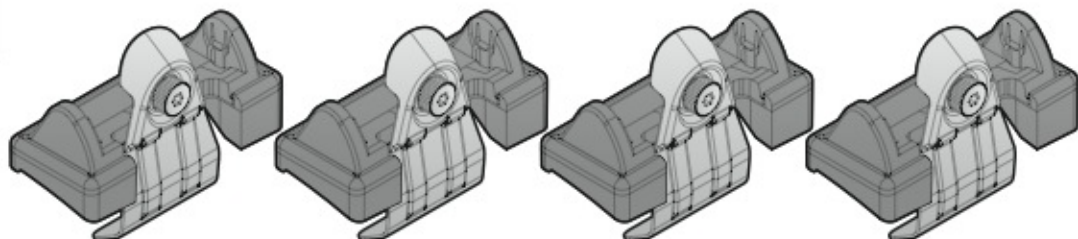

Art.
N21054

C

Art. **N20001**

B

Art. **N15020**

A

ACCIAIO
Steel

Art. **N15025**

A

ALLUMINIO
Aluminium

 +  +  = max: **60kg**
5,5kg

max:
???kg

Safety regulations

VOLKSWAGEN
FOX

3

5/05→12/10