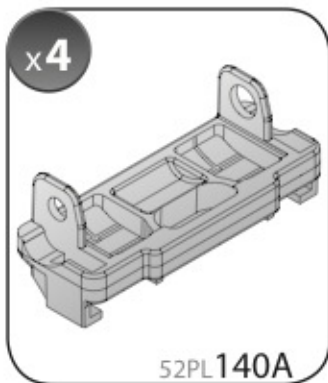

CITROË C4
COUPÉ

3

1/05 → 10/10

CITROË C4

5

1/05 → 10/10

Art. **N21043**