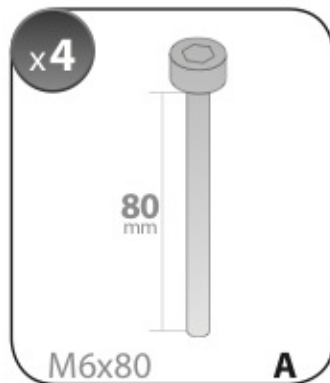

 +  +  = max: **60kg**  
5,5kg

max:  
**???**kg

Safety regulations

**CITROË C4**  
COUPÉ

3

1/05 → 10/10

**CITROË C4**

5

1/05 → 10/10

Art. **N21043**

4

5

6

7

8

9