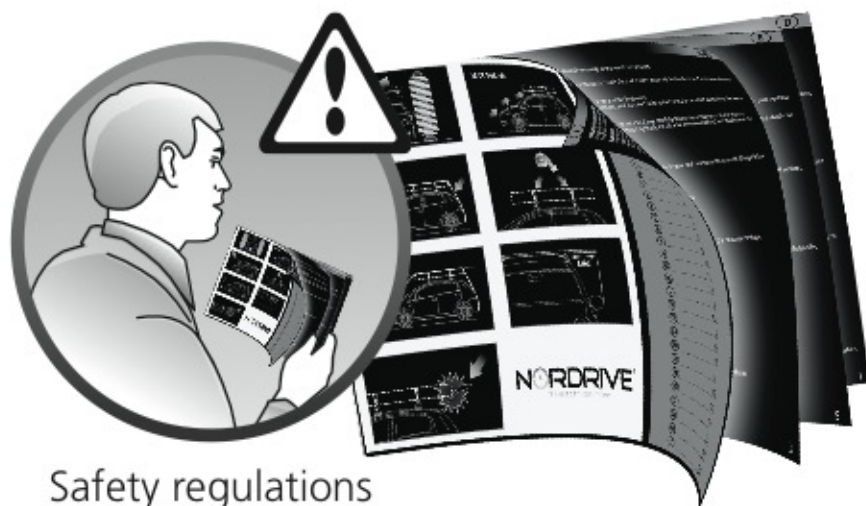

 +  +  = max: **60kg**  
5,5kg

max:  
**???**kg

Safety regulations

**CITROË C4**  
COUPÉ

3

1/05 → 10/10

**CITROË C4**

5