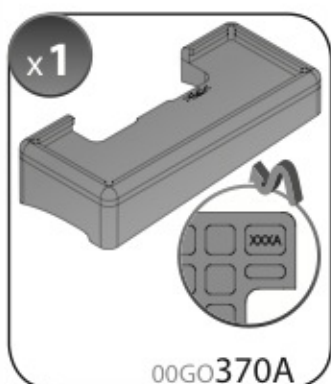

**A**

**ALLUMINIO**  
Aluminium

 +  +  = max: **60kg**  
5,5kg

max:  
**???**kg

Safety regulations

SKODA OCTAVIA

9/04→

Art. **N21041**