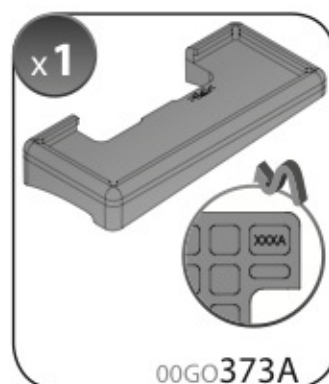

**A**

**ALLUMINIO**  
Aluminium

 +  +  = max: **60kg**  
5,5kg

max:  
**???**kg

Safety regulations

SKODA OCTAVIA

9/04→

Art. **N21041**