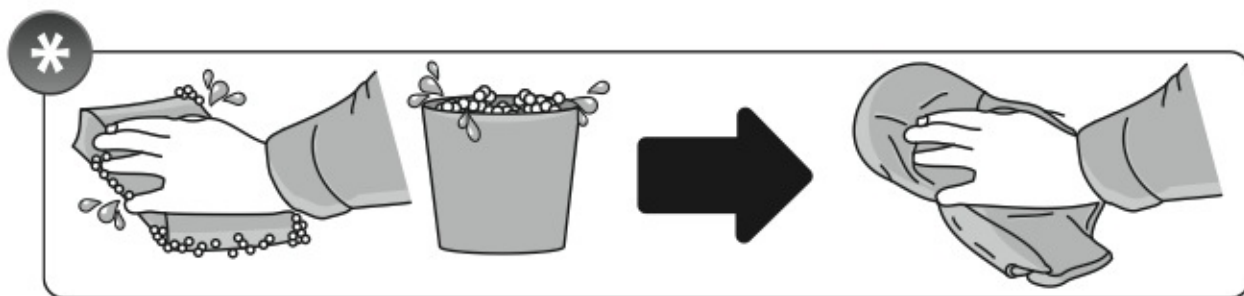

**A**

**ALLUMINIO**  
Aluminium

 +  +  = max: **60kg**  
5,5kg

max:  
**???**kg

Safety regulations

SKODA OCTAVIA

9/04→

Art. **N21041**