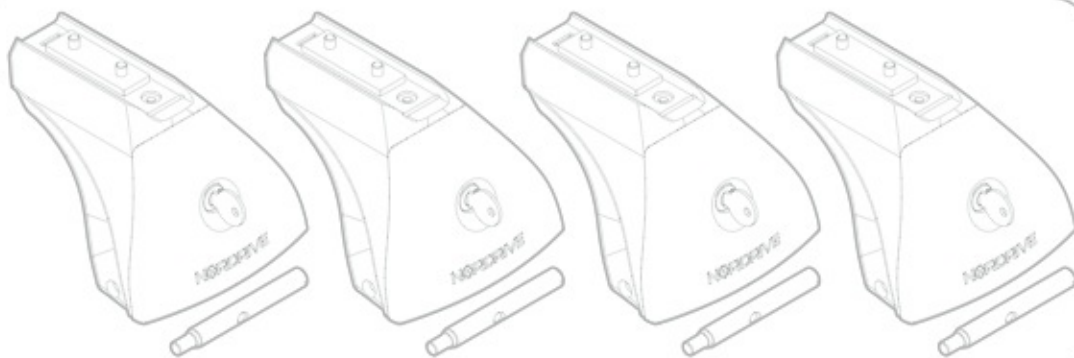

Art.  
**N21041**

**C**

Art. **N20001**

**B**

Art. **N15020**

**A**

**ACCIAIO**  
Steel

Art. **N15025**

**A**

**ALLUMINIO**  
Aluminium

 +  +  = max: **60kg**  
5,5kg

max:  
**???**kg

Safety regulations

SKODA OCTAVIA

9/04→

Art. **N21041**