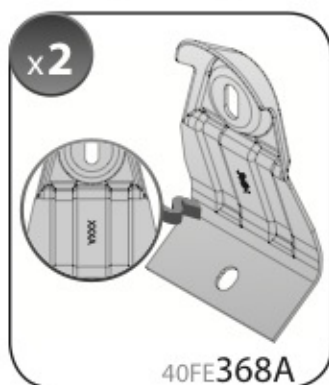

**A**

**ALLUMINIO**  
Aluminium

 +  +  = max: **60kg**  
5,5kg

max:  
**???**kg

Safety regulations

SKODA OCTAVIA

9/04→

Art. **N21041**

4

5

6

7

11

12

**13**

**14**