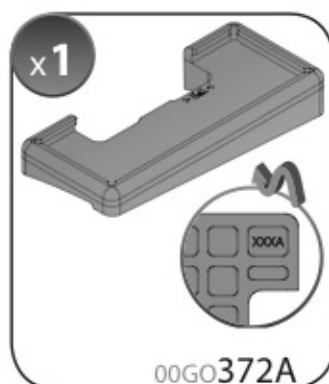

**A**

**ALLUMINIO**  
Aluminium

 +  +  = max: **60kg**  
5,5kg

max:  
**???**kg

Safety regulations

SKODA OCTAVIA

9/04→

Art. **N21041**