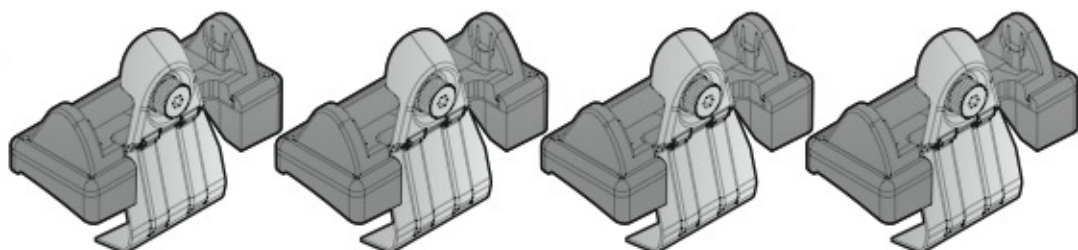

Art.  
**N21041**

**C**

Art. **N20001**

**B**

Art. **N15020**

**A**

**ACCIAIO**  
Steel

Art. **N15025**

**A**

**ALLUMINIO**  
Aluminium

 +  +  = max: **60kg**  
5,5kg

max:  
**???**kg

Safety regulations

SKODA OCTAVIA

9/04→

Art. **N21041**