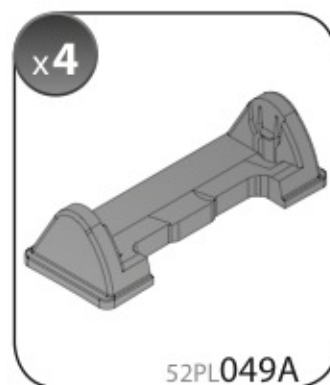

**A**

**ALLUMINIO**  
Aluminium

 +  +  = max: **60kg**  
5,5kg

max:  
**???**kg

Safety regulations

SKODA OCTAVIA

9/04→

Art. **N21041**