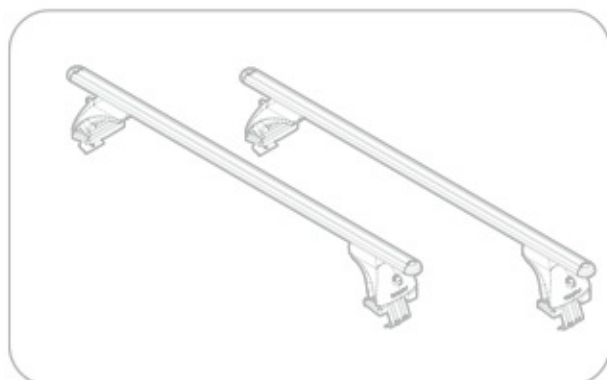

Art.  
**N21041**

**C**

Art. **N20001**

**B**

Art. **N15020**

**A**

**ACCIAIO**  
Steel

Art. **N15025**

**A**

**ALLUMINIO**  
Aluminium

 +  +  = max: **60kg**  
5,5kg

max:  
**???**kg

Safety regulations

SKODA OCTAVIA

9/04→

Art. **N21041**