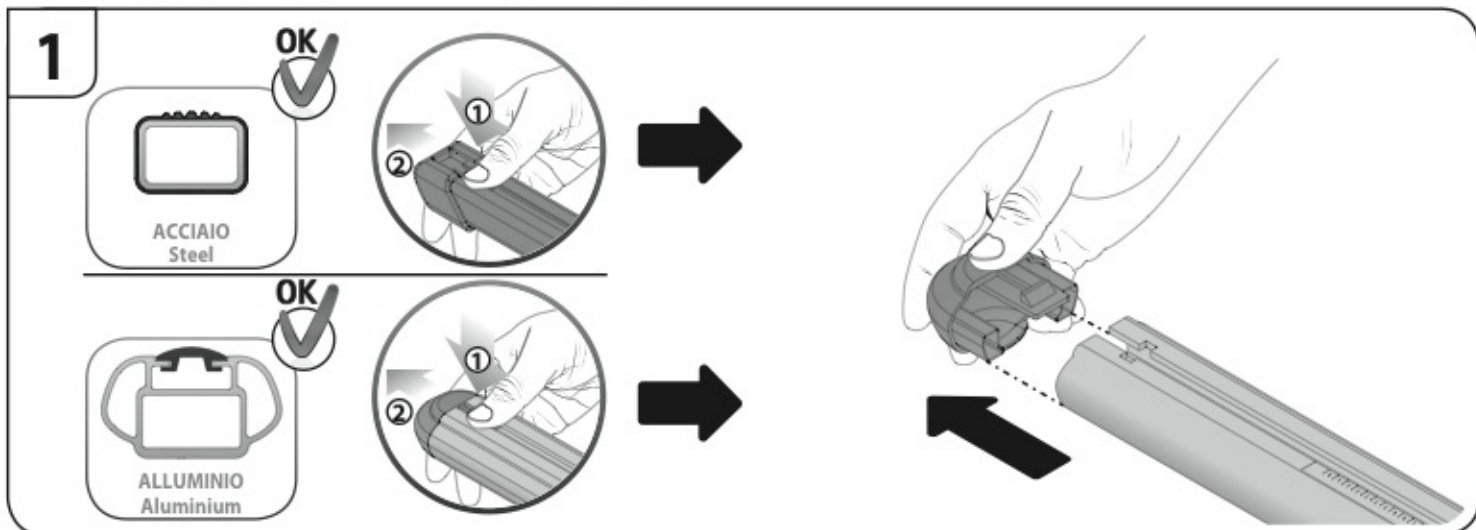

**A**

**ALLUMINIO**  
Aluminium

 +  +  = max: **60kg**  
5,5kg

max:  
**???**kg

Safety regulations

SKODA OCTAVIA

9/04→

Art. **N21041**