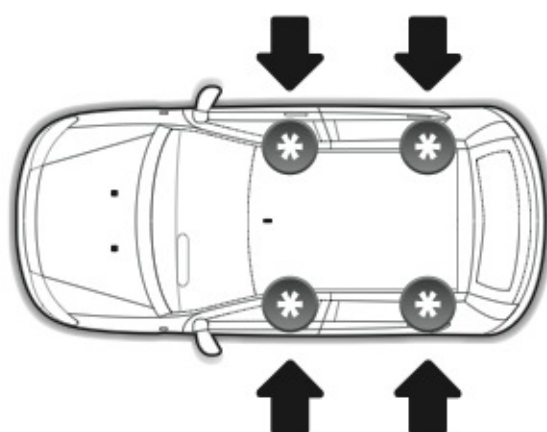

**A**

**ALLUMINIO**  
Aluminium

 +  +  = max: **60kg**  
5,5kg

max:  
**???**kg

Safety regulations

SKODA OCTAVIA

9/04→

Art. **N21041**