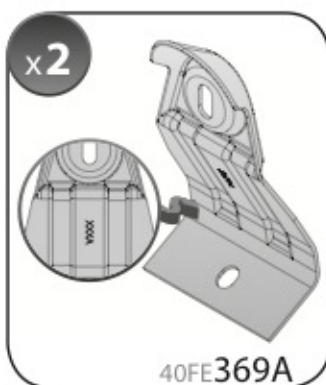

**A**

**ALLUMINIO**  
Aluminium

 +  +  = max: **60kg**  
5,5kg

max:  
**???**kg

Safety regulations

SKODA OCTAVIA

9/04→

Art. **N21041**

4

5

6

7

11

12

**13**

**14**