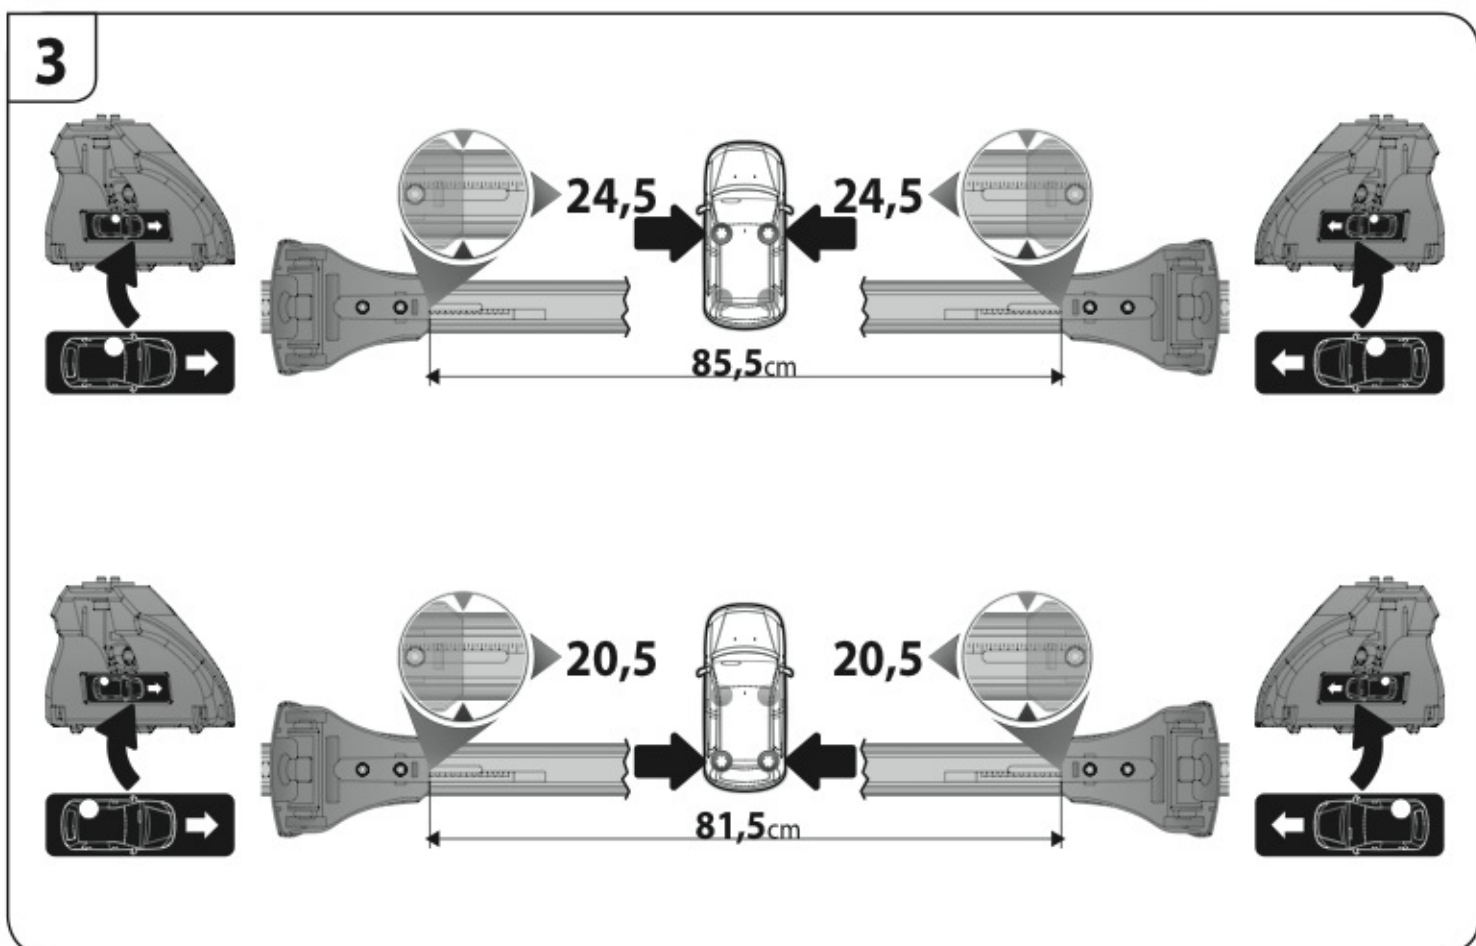

**A**

**ALLUMINIO**  
Aluminium

 +  +  = max: **60kg**  
5,5kg

max:  
**???**kg

Safety regulations

SKODA OCTAVIA

9/04→

Art. **N21041**

4

5

6

7

11

12

**13**

**14**