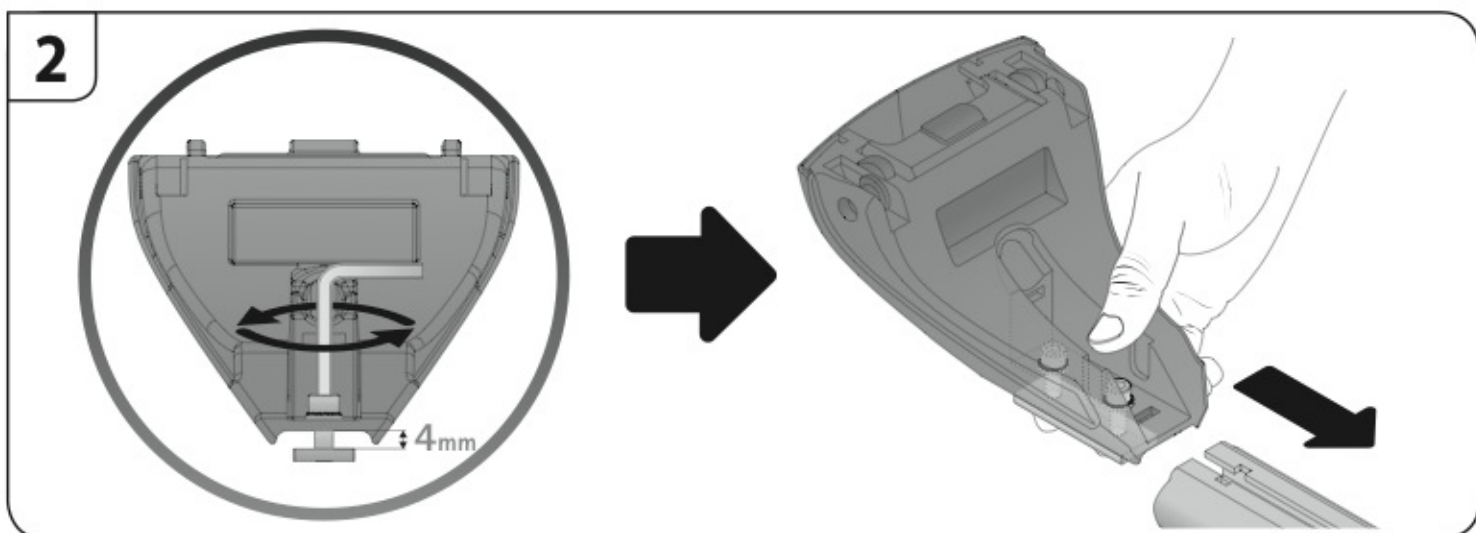

**A**

**ALLUMINIO**  
Aluminium

 +  +  = max: **60kg**  
5,5kg

max:  
**???**kg

Safety regulations

SKODA OCTAVIA

9/04→

Art. **N21041**