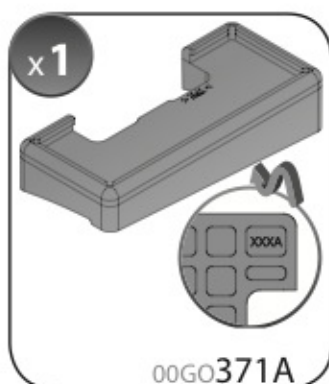

**A**

**ALLUMINIO**  
Aluminium

 +  +  = max: **60kg**  
5,5kg

max:  
**???**kg

Safety regulations

SKODA OCTAVIA

9/04→

Art. **N21041**