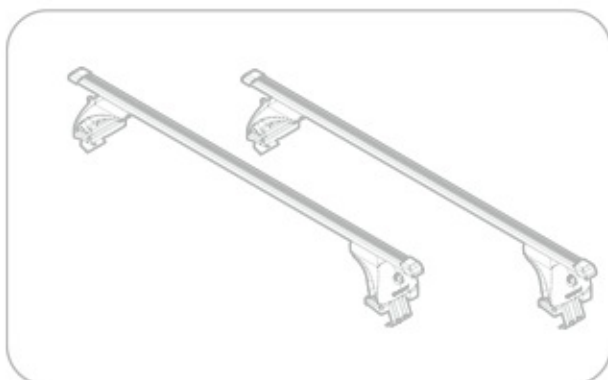

Art.  
**N21041**

**C**

Art. **N20001**

**B**

Art. **N15020**

**A**

**ACCIAIO**  
Steel

Art. **N15025**

**A**

**ALLUMINIO**  
Aluminium

 +  +  = max: **60kg**  
5,5kg

max:  
**???**kg

Safety regulations

SKODA OCTAVIA

9/04→

Art. **N21041**