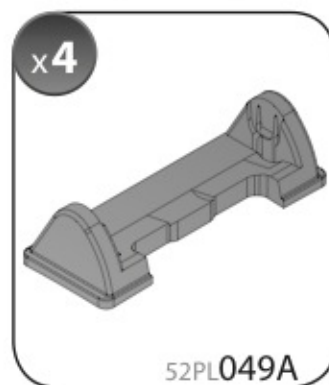

TOYOTA
COROLLA

1/02 → 12/07

Art. **N21008**