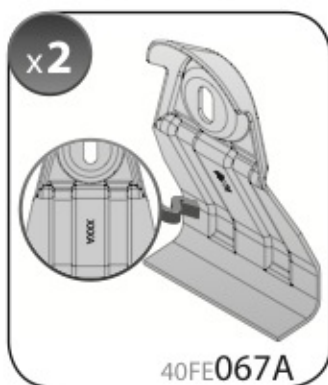

**ACCIAIO**  
Steel

Art. **N15025**

**A**

**ALLUMINIO**  
Aluminium

 +  +  = max: **60kg**  
5,5kg

max:  
**???**kg

Safety regulations

TOYOTA  
COROLLA

1/02 → 12/07

Art. **N21008**

4

5

6

7

11

12