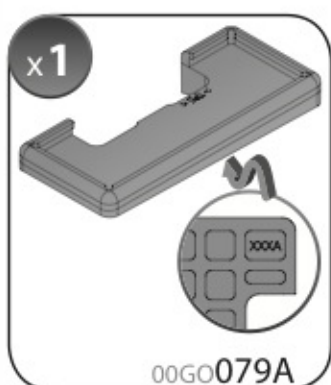

TOYOTA
COROLLA

1/02 → 12/07

Art. **N21008**