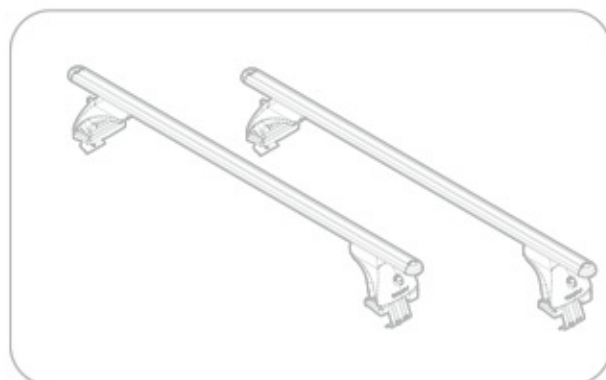

**ACCIAIO**  
Steel

Art. **N15025**

**A**

**ALLUMINIO**  
Aluminium

 +  +  = max: **60kg**  
5,5kg

max:  
**???**kg

Safety regulations

TOYOTA  
COROLLA

1/02 → 12/07

Art. **N21008**

4

5

6

7

11

12