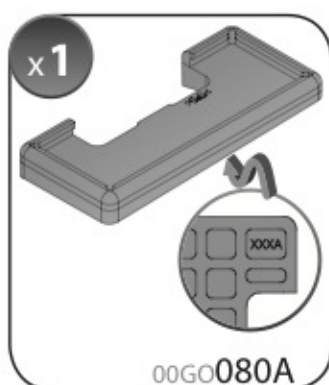

TOYOTA
COROLLA

1/02 → 12/07

Art. **N21008**