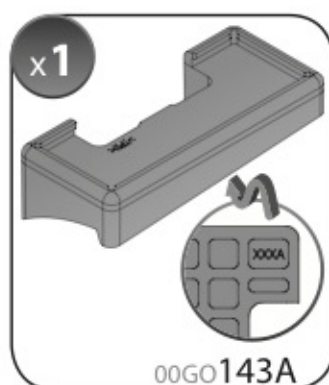

TOYOTA
COROLLA

1/02 → 12/07

Art. **N21008**