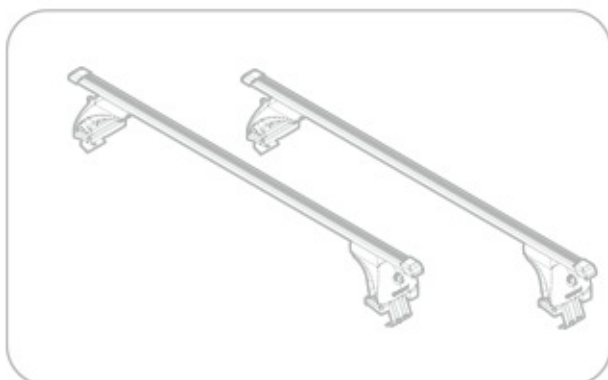

**TOYOTA  
COROLLA**

 1/02 → 12/07

Art.  
**N21008**

**C**

Art. **N20001**

**B**

Art. **N15020**

**A**

**ACCIAIO**  
Steel

Art. **N15025**

**A**

**ALLUMINIO**  
Aluminium

 +  +  = max: **60kg**  
5,5kg

max:  
**???**kg

Safety regulations

TOYOTA  
COROLLA

1/02 → 12/07

Art. **N21008**

4

5

6

7

11

12