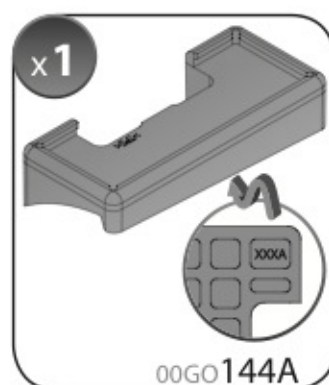

**ACCIAIO**  
Steel

Art. **N15025**

**A**

**ALLUMINIO**  
Aluminium

 +  +  = max: **60kg**  
5,5kg

max:  
**???**kg

Safety regulations

TOYOTA  
COROLLA

1/02 → 12/07

Art. **N21008**

4

5

6

7

11

12