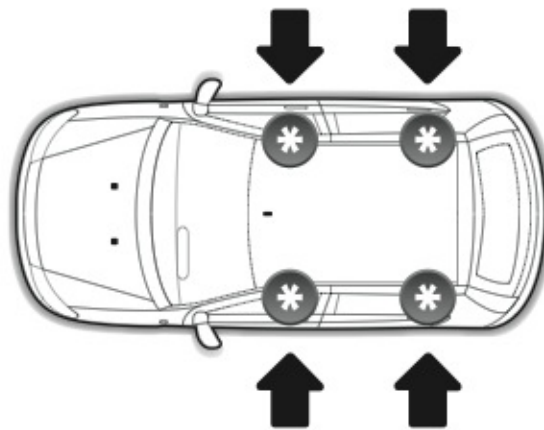

**ACCIAIO**  
Steel

Art. **N15025**

**A**

**ALLUMINIO**  
Aluminium

 +  +  = max: **60kg**  
5,5kg

max:  
**???**kg

Safety regulations

TOYOTA  
COROLLA