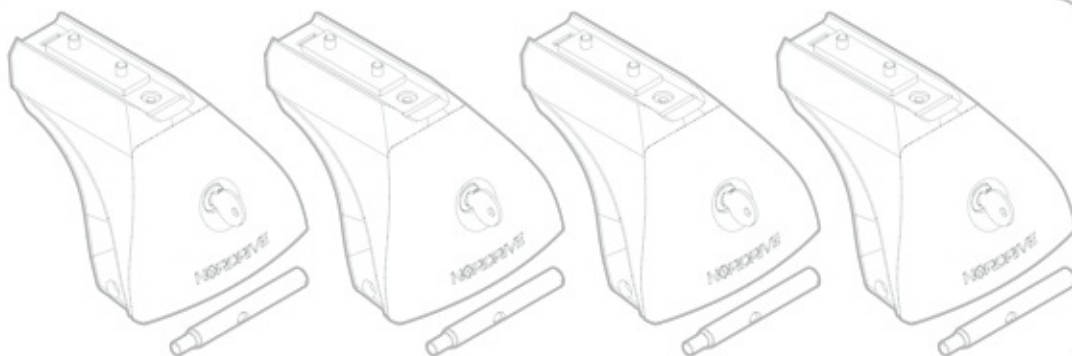

**TOYOTA  
COROLLA**

 1/02 → 12/07

Art.  
**N21008**

**C**

Art. **N20001**

**B**

Art. **N15020**

**A**

**ACCIAIO**  
Steel

Art. **N15025**

**A**

**ALLUMINIO**  
Aluminium

 +  +  = max: **60kg**  
5,5kg

max:  
**???**kg

Safety regulations

TOYOTA  
COROLLA