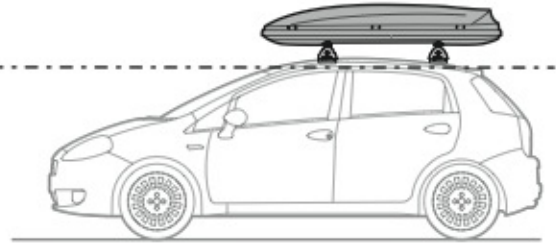

**ACCIAIO**  
Steel

Art. **N15025**

**A**

**ALLUMINIO**  
Aluminium

 +  +  = max: **60kg**  
5,5kg

max:  
**???**kg

Safety regulations

TOYOTA  
COROLLA