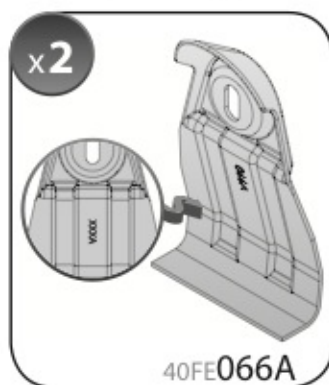

**ACCIAIO**  
Steel

Art. **N15025**

**A**

**ALLUMINIO**  
Aluminium

 +  +  = max: **60kg**  
5,5kg

max:  
**???**kg

Safety regulations

TOYOTA  
COROLLA

1/02 → 12/07

Art. **N21008**

4

5

6

7

11

12