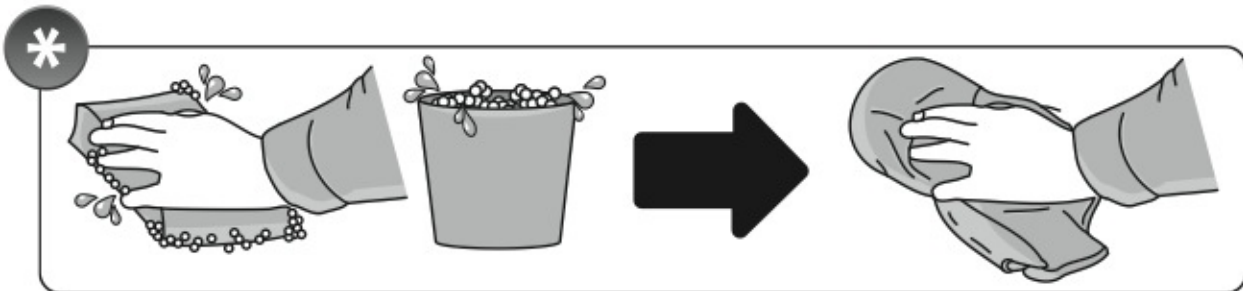

**ACCIAIO**  
Steel

Art. **N15025**

**A**

**ALLUMINIO**  
Aluminium

 +  +  = max: **60kg**  
5,5kg

max:  
**???**kg

Safety regulations

TOYOTA  
COROLLA