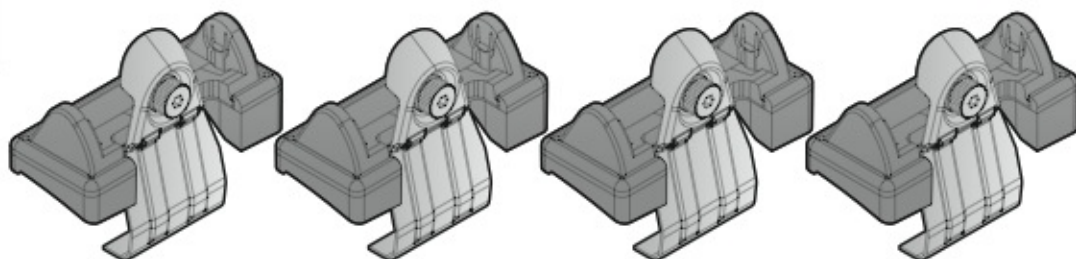

**TOYOTA
COROLLA**

1/02 → 12/07

Art.
N21008