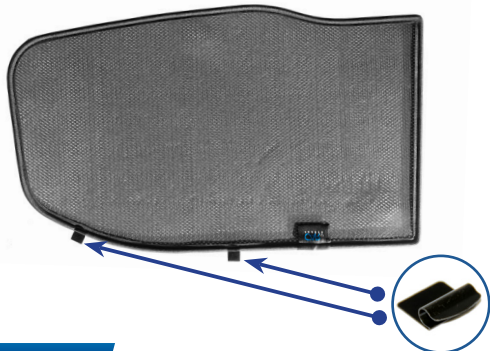

Installation

MERCEDES EQC 5DR
MB-EQC-5-A

Components Needed

Tailgate Shade Installation

STEP 1