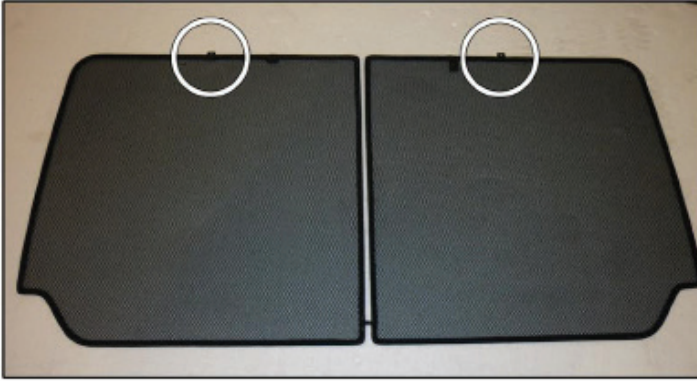

SIDE SHADE INSTALLATION

WARNING!

**SIDE WINDOWS SHOULD NOT BE OPERATED WHILST SHADES
ARE INSTALLED.**

Installation

MERCEDES-BENZ CLS 4DR
MB-CLS-4-A

TAILGATE SHADE INSTALLATION

Installation

MERCEDES-BENZ CLS 4DR