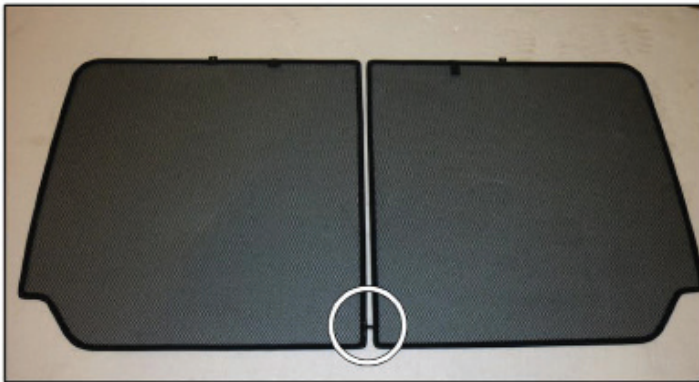

SIDE SHADE INSTALLATION

WARNING!

**SIDE WINDOWS SHOULD NOT BE OPERATED WHILST SHADES
ARE INSTALLED.**

Installation

MERCEDES-BENZ CLS 4DR
MB-CLS-4-A

TAILGATE SHADE INSTALLATION

Installation

MERCEDES-BENZ CLS 4DR