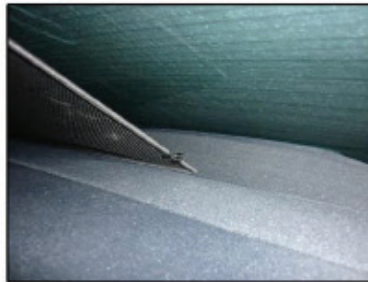

TAILGATE SHADE INSTALLATION