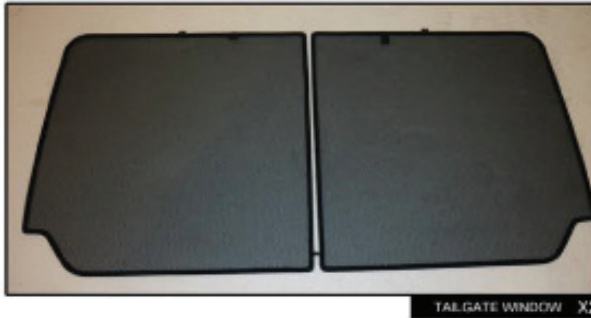

Installation Manual

MERCEDES-BENZ CLS 4DR
MB-CLS-4-A

COMPONENTS INCLUDED

CL-M12 x 2

CL-P02 x 2

CL-M14 x 1

CL-W01 x 1

Installation