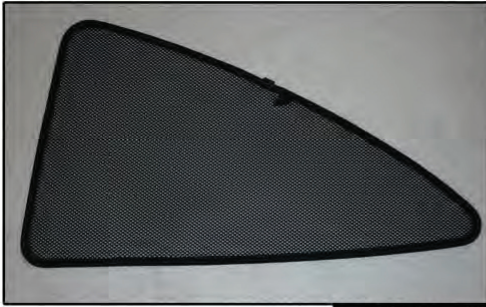

Installation Manual

MERCEDES-BENZ CLK 2DR
MB-CLK-2-A

COMPONENTS INCLUDED

SIDE WINDOWS X2

TAILGATE WINDOW X2

CL-M02 x 2

CL-M03 x 2

CL-M14 x 1

Installation

MERCEDES-BENZ CLK 2DR
MB-CLK-2-A

SIDE SHADE INSTALLATION

Installation

MERCEDES-BENZ CLK 2DR
MB-CLK-2-A

SIDE SHADE INSTALLATION

Installation

MERCEDES-BENZ CLK 2DR
MB-CLK-2-A