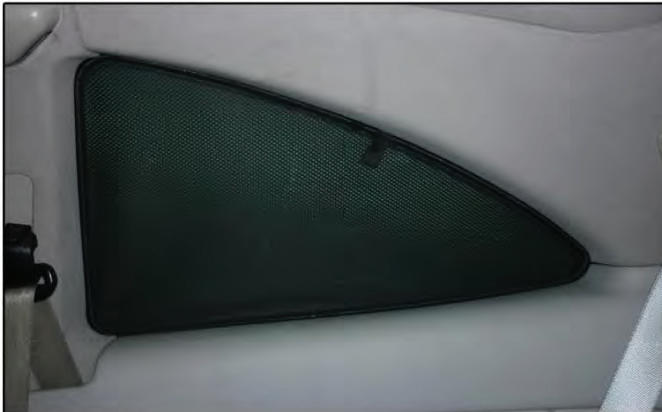

Installation

MERCEDES-BENZ CLK 2DR
MB-CLK-2-A

SIDE SHADE INSTALLATION

Installation

MERCEDES-BENZ CLK 2DR
MB-CLK-2-A

SIDE SHADE INSTALLATION

Installation

MERCEDES-BENZ CLK 2DR
MB-CLK-2-A

TAILGATE SHADE INSTALLATION

Installation

MERCEDES-BENZ CLK 2DR
MB-CLK-2-A

TAILGATE SHADE INSTALLATION

x2

Installation

MERCEDES-BENZ CLK 2DR
MB-CLK-2-A

TAILGATE SHADE INSTALLATION