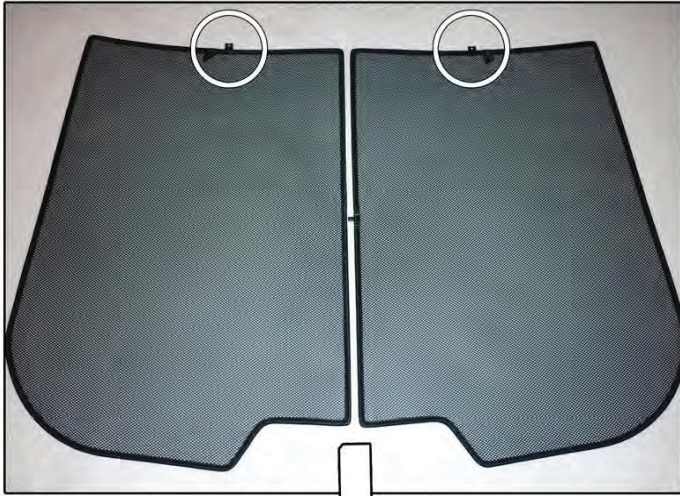

Installation

MERCEDES-BENZ CLK 2DR
MB-CLK-2-A

TAILGATE SHADE INSTALLATION