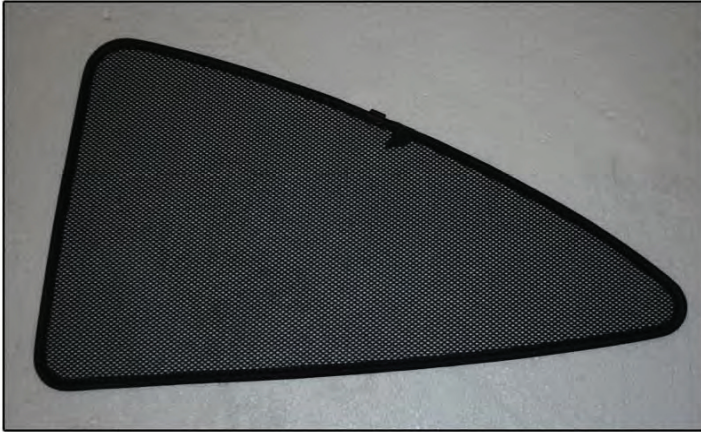

Installation Manual

MERCEDES-BENZ CLK 2DR
MB-CLK-2-A

COMPONENTS INCLUDED

SIDE WINDOWS X2

TAILGATE WINDOW X2

CL-M02 x 2

CL-M03 x 2

CL-M14 x 1

Installation

MERCEDES-BENZ CLK 2DR
MB-CLK-2-A

SIDE SHADE INSTALLATION

Installation

MERCEDES-BENZ CLK 2DR
MB-CLK-2-A

SIDE SHADE INSTALLATION

Installation

MERCEDES-BENZ CLK 2DR
MB-CLK-2-A