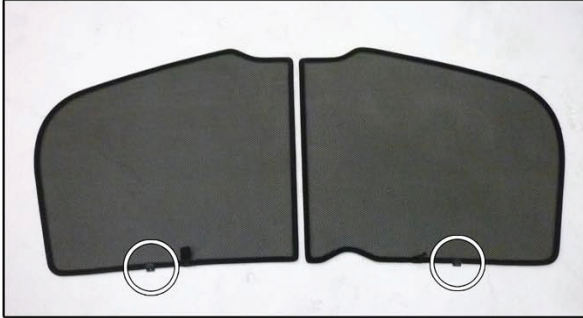

Installation

MAZDA 6 ESTATE

MAZ-6-E-B

PORT SHADE INSTALLATION