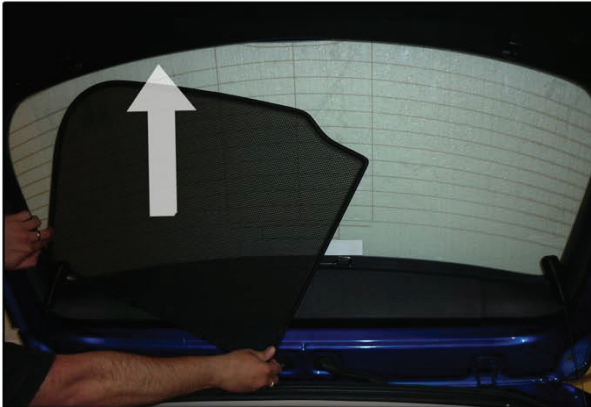

Installation

MAZDA 6 ESTATE

MAZ-6-E-B

PORT SHADE INSTALLATION