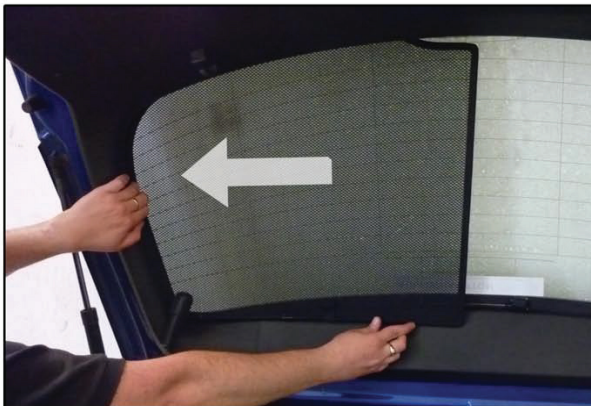

Installation

MAZDA 6 ESTATE

MAZ-6-E-B

PORT SHADE INSTALLATION