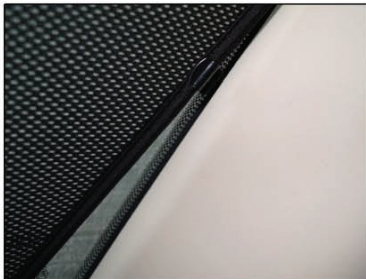

PORT SHADE INSTALLATION