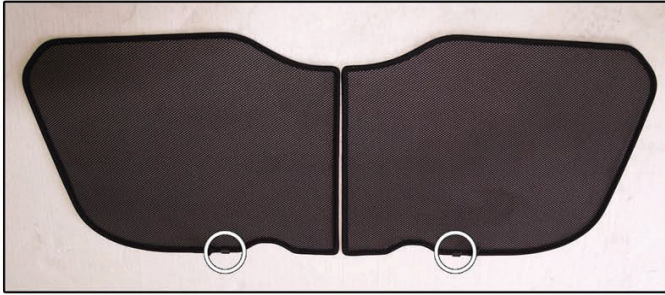

TAILGATE SHADE INSTALLATION