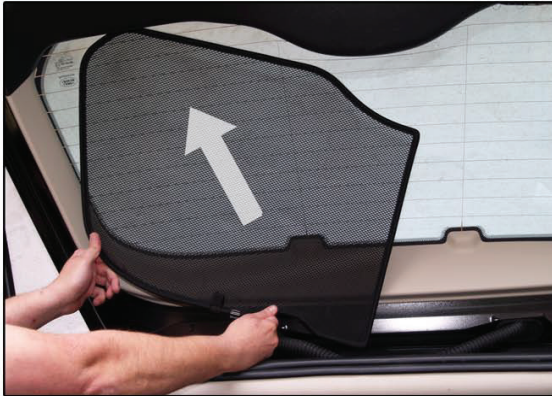

TAILGATE SHADE INSTALLATION