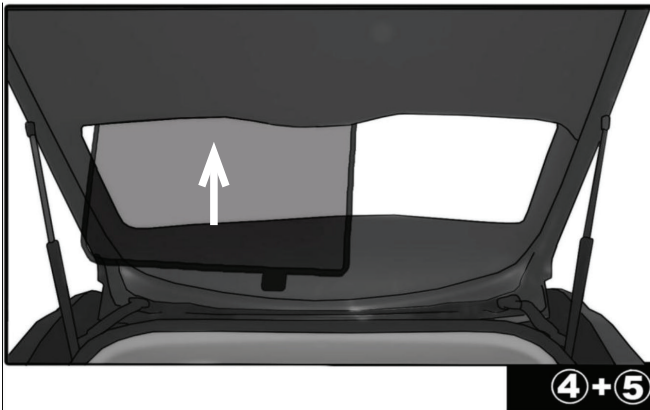

Installation

LAND ROVER EVOQUE 3DR

LRO-EVO-3-A

SIDE SHADE INSTALLATION

Installation

LAND ROVER EVOQUE 3DR

LRO-EVO-3-A

TAILGATE SHADE INSTALLATION