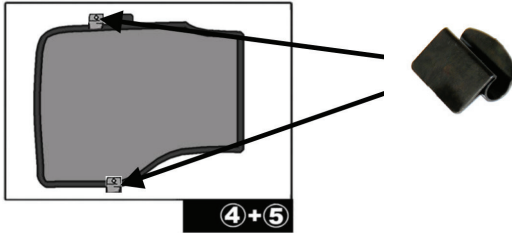

Installation Manual

LAND ROVER EVOQUE 3DR
LRO-EVO-3-A

COMPONENTS INCLUDED

x 2

x 2

FIXING CLIPS

CL-M02 x 10

CL-M14 x 1

Installation

LAND ROVER EVOQUE 3DR

LRO-EVO-3-A

SIDE SHADE INSTALLATION

Installation

LAND ROVER EVOQUE 3DR

LRO-EVO-3-A

TAILGATE SHADE INSTALLATION