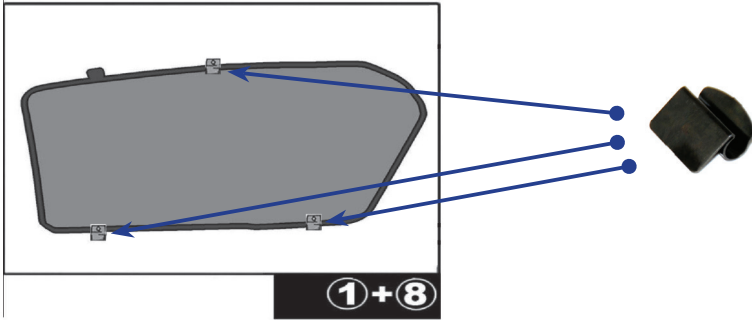

Installation Manual

LAND ROVER EVOQUE 3DR
LRO-EVO-3-A

COMPONENTS INCLUDED

x 2

x 2

FIXING CLIPS

CL-M02 x 10

CL-M14 x 1

Installation

LAND ROVER EVOQUE 3DR

LRO-EVO-3-A

SIDE SHADE INSTALLATION

Installation

LAND ROVER EVOQUE 3DR

LRO-EVO-3-A

TAILGATE SHADE INSTALLATION

Installation

LAND ROVER EVOQUE 3DR

LRO-EVO-3-A

TAILGATE SHADE INSTALLATION