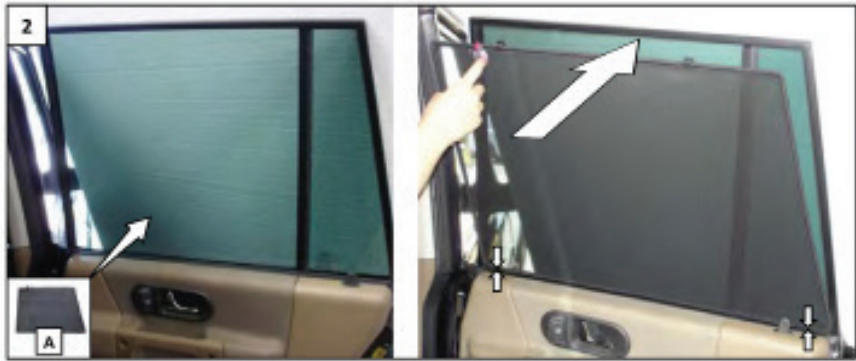

Installation Manual

LAND ROVER DISCOVERY 1 5DR
LRO-DISC-5-X

COMPONENTS INCLUDED

FIXING CLIPS

CL-W01 x 1

CL-P02 x 6

CL-M02 x 8

CL-M13 x 4

CAR
SHADES

Installation

LAND ROVER DISCOVERY 1 5DR
LRO-DISC-5-X

SIDE SHADE INSTALLATION

Installation

LAND ROVER DISCOVERY 1 5DR
LRO-DISC-5-X

SIDE SHADE INSTALLATION