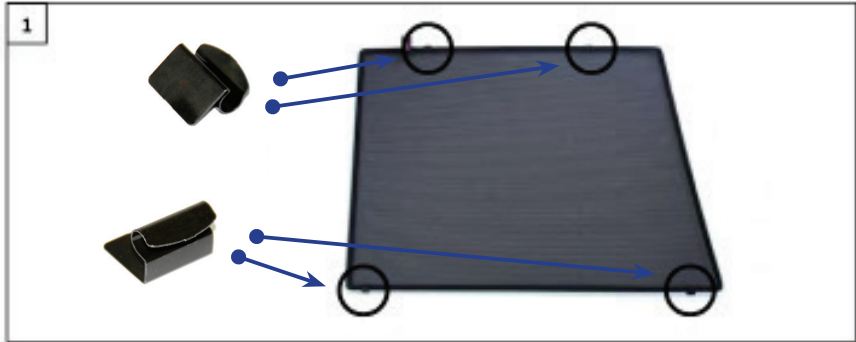

Installation Manual

LAND ROVER DISCOVERY 1 5DR
LRO-DISC-5-X

COMPONENTS INCLUDED

FIXING CLIPS

CL-W01 x 1

CL-P02 x 6

CL-M02 x 8

CL-M13 x 4

CAR
SHADES

Installation

LAND ROVER DISCOVERY 1 5DR
LRO-DISC-5-X

SIDE SHADE INSTALLATION

Installation

LAND ROVER DISCOVERY 1 5DR
LRO-DISC-5-X

SIDE SHADE INSTALLATION