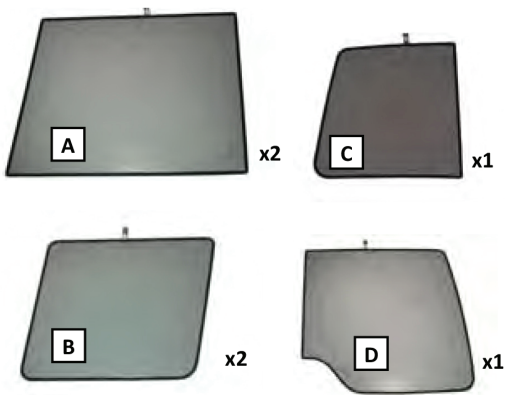

Installation Manual

LAND ROVER DISCOVERY 1 5DR
LRO-DISC-5-X

COMPONENTS INCLUDED

FIXING CLIPS

CL-W01 x 1

CL-P02 x 6

CL-M02 x 8

CL-M13 x 4

CAR
SHADES

Installation

LAND ROVER DISCOVERY 1 5DR
LRO-DISC-5-X

SIDE SHADE INSTALLATION

Installation

LAND ROVER DISCOVERY 1 5DR
LRO-DISC-5-X

SIDE SHADE INSTALLATION