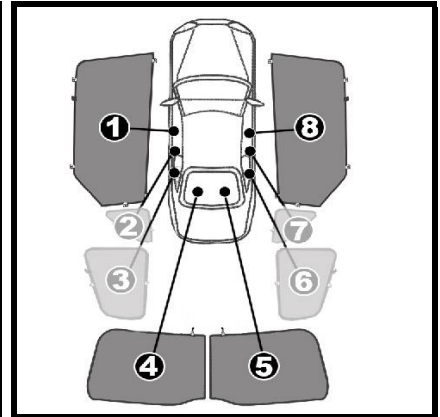

INSTALLATION INSTRUCTIONS

KIA RIO 5 DOOR 2012

KIA-RIO-5-B

COMPONENTS INCLUDED

SHADES

FIXING CLIPS

SIDE SHADE INSTALLATION

REAR SHADE INSTALLATION