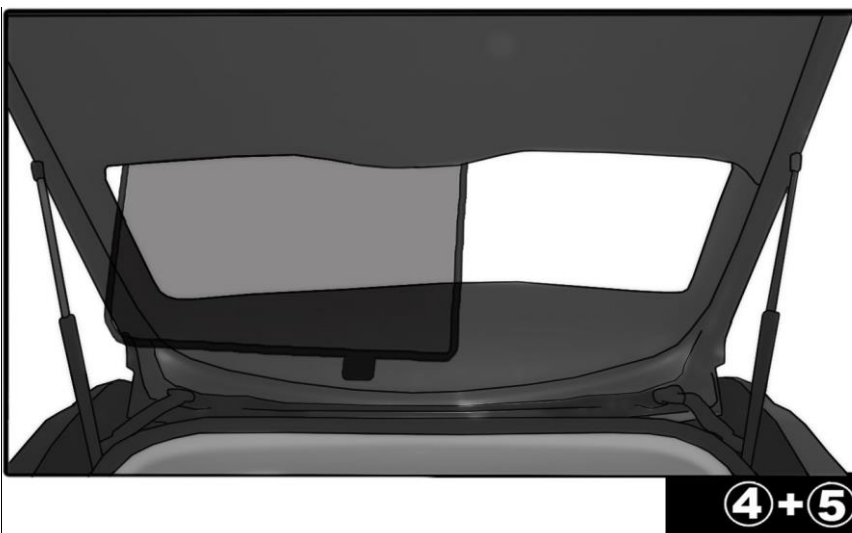

INSTALLATION INSTRUCTIONS

KIA RIO 5 DOOR 2012

KIA-RIO-5-B

COMPONENTS INCLUDED

SHADES

FIXING CLIPS

SIDE SHADE INSTALLATION

REAR SHADE INSTALLATION