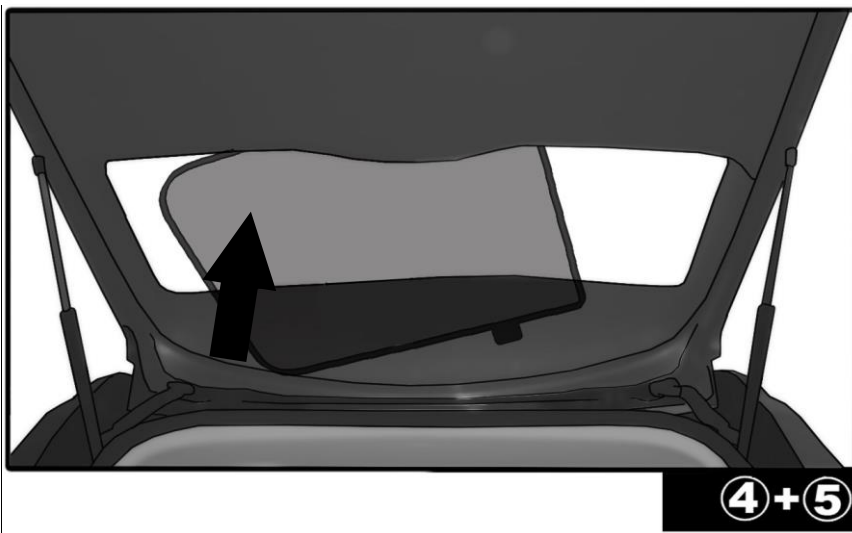

INSTALLATION INSTRUCTIONS

KIA RIO 5 DOOR 2012

KIA-RIO-5-B

COMPONENTS INCLUDED

SHADES

FIXING CLIPS

SIDE SHADE INSTALLATION

REAR SHADE INSTALLATION