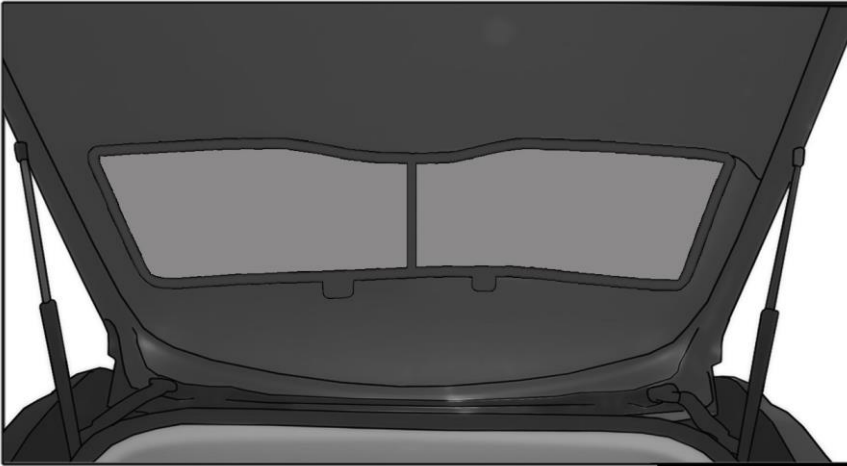

REAR SHADE INSTALLATION

④+⑤