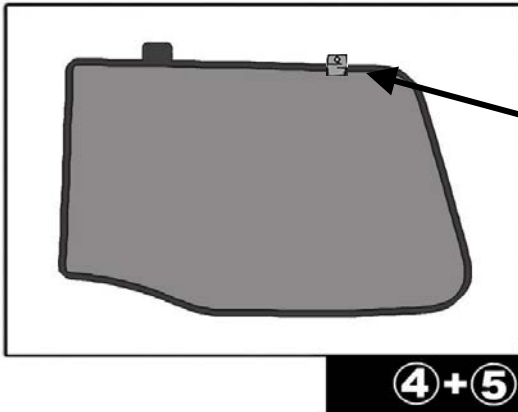

INSTALLATION INSTRUCTIONS

KIA RIO 5 DOOR 2012

KIA-RIO-5-B

COMPONENTS INCLUDED

SHADES

FIXING CLIPS

SIDE SHADE INSTALLATION

REAR SHADE INSTALLATION