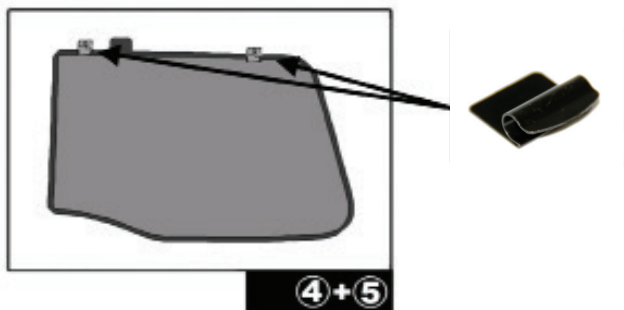

REAR SHADE INSTALLATION