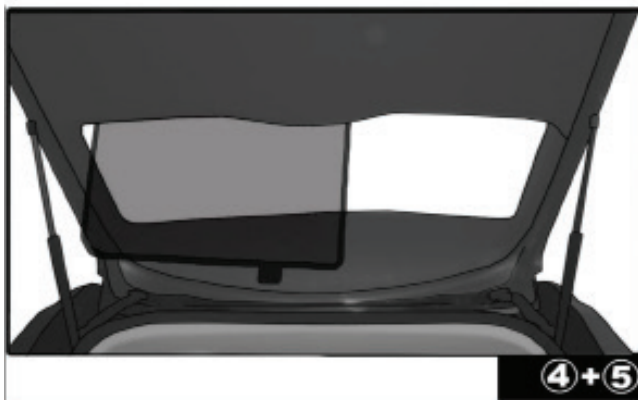

REAR SHADE INSTALLATION