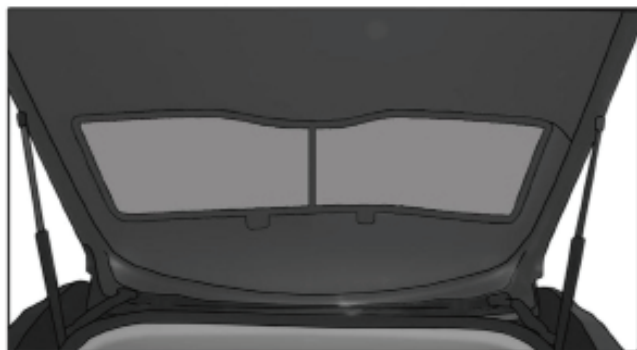

Installation Manual

KIA RIO 3DR
KIA-RIO-3-B

COMPONENTS INCLUDED

CL-M12 x 6

Installation

KIA RIO 3DR
KIA-RIO-3-B

SIDE SHADE INSTALLATION

Installation

KIA RIO 3DR
KIA-RIO-3-B

REAR SHADE INSTALLATION

Installation

KIA RIO 3DR
KIA-RIO-3-B

REAR SHADE INSTALLATION

4 + 5