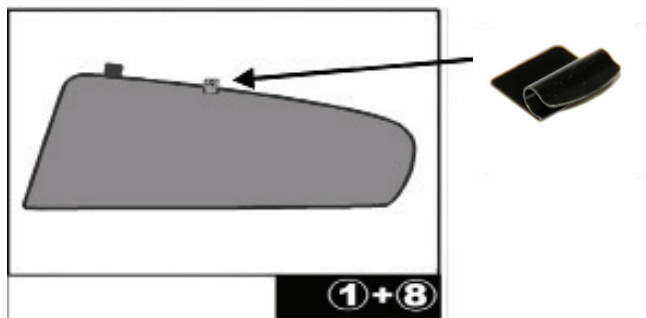

Installation Manual

KIA RIO 3DR
KIA-RIO-3-B

COMPONENTS INCLUDED

CL-M12 x 6

Installation

KIA RIO 3DR
KIA-RIO-3-B

SIDE SHADE INSTALLATION

Installation