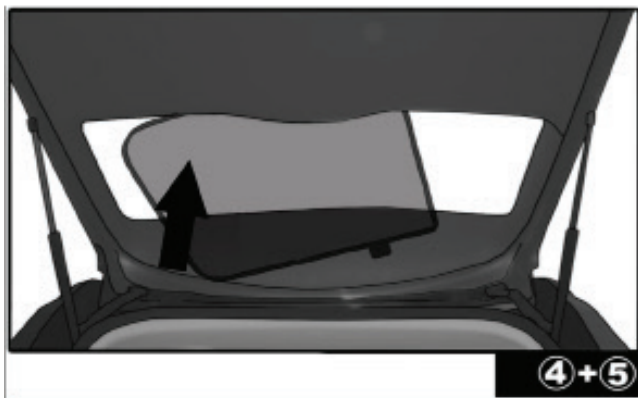

REAR SHADE INSTALLATION