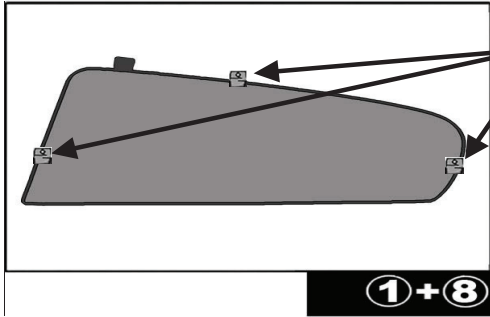

Installation

JEEP CHEROKEE 5DR

JEE-CHER-5-A

SIDE SHADE INSTALLATION