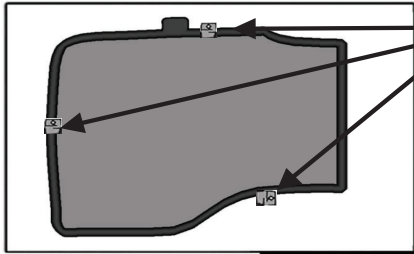

JEE-CHER-5-A

SIDE SHADE INSTALLATION

Installation

JEEP CHEROKEE 5DR

JEE-CHER-5-A

PORT SHADE INSTALLATION

③+⑥

③+⑥

③+⑥

Installation

JEEP CHEROKEE 5DR

JEE-CHER-5-A

TAILGATE SHADE INSTALLATION

CL-P02

Please ensure surface area is wiped with cleaner before you stick the clips

Installation