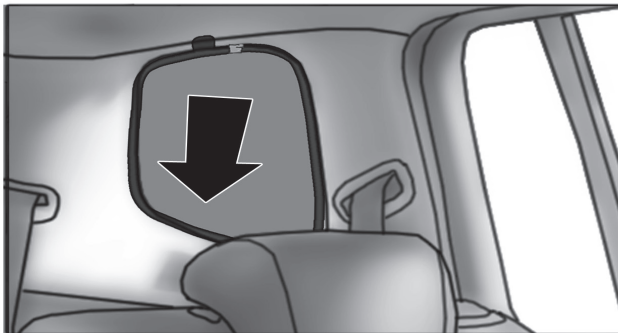

JEE-CHER-5-A

SIDE SHADE INSTALLATION

Installation

JEEP CHEROKEE 5DR

JEE-CHER-5-A

PORT SHADE INSTALLATION

③+⑥

③+⑥