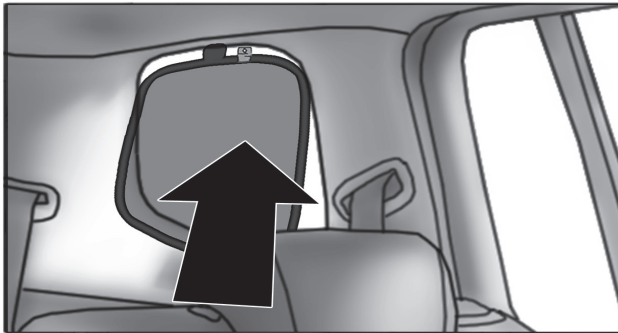

JEE-CHER-5-A

SIDE SHADE INSTALLATION

Installation

JEEP CHEROKEE 5DR

JEE-CHER-5-A

PORT SHADE INSTALLATION

③+⑥

③+⑥