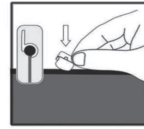

JEE-CHER-5-A

SIDE SHADE INSTALLATION

Installation

JEEP CHEROKEE 5DR

JEE-CHER-5-A

PORT SHADE INSTALLATION

③+⑥

③+⑥