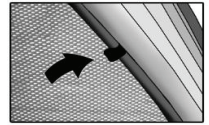

Installation

JEEP CHEROKEE 5DR

JEE-CHER-5-A

SIDE SHADE INSTALLATION