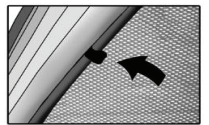

Installation

JEEP CHEROKEE 5DR

JEE-CHER-5-A

SIDE SHADE INSTALLATION