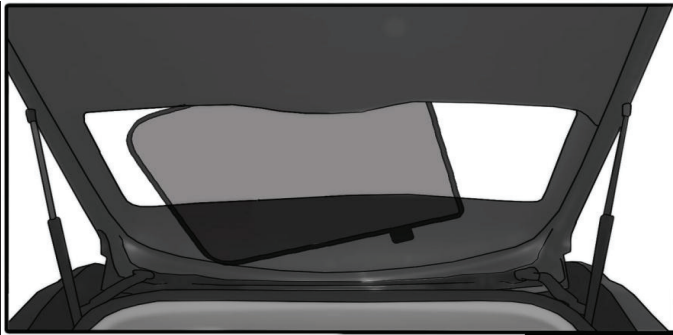

JEE-CHER-5-A

SIDE SHADE INSTALLATION

Installation

JEEP CHEROKEE 5DR

JEE-CHER-5-A

PORT SHADE INSTALLATION

③+⑥

③+⑥

③+⑥

Installation

JEEP CHEROKEE 5DR

JEE-CHER-5-A

TAILGATE SHADE INSTALLATION

CL-P02

Please ensure surface area is wiped with cleaner before you stick the clips

Installation