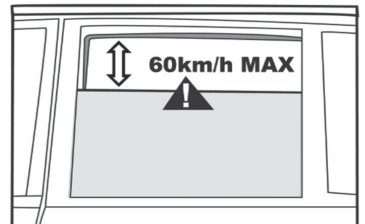

JEE-CHER-5-A

SIDE SHADE INSTALLATION

Installation

JEEP CHEROKEE 5DR

JEE-CHER-5-A

PORT SHADE INSTALLATION

③+⑥

③+⑥