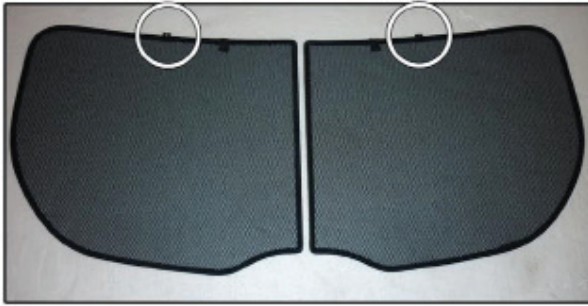

TAILGATE SHADE INSTALLATION