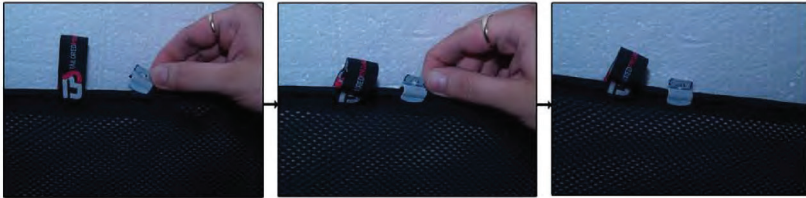

Installation Manual

HYUNDAI i20 3DR
HYU-I20-3-A

COMPONENTS INCLUDED

SIDE WINDOW X2

TAILGATE WINDOW X2

CL-M02 x 8

Installation

HYUNDAI i20 3DR

HYU-I20-3-A

SIDE SHADE INSTALLATION

Installation

HYUNDAI i20 3DR

HYU-I20-3-A

SIDE SHADE INSTALLATION

Installation

HYUNDAI i20 3DR