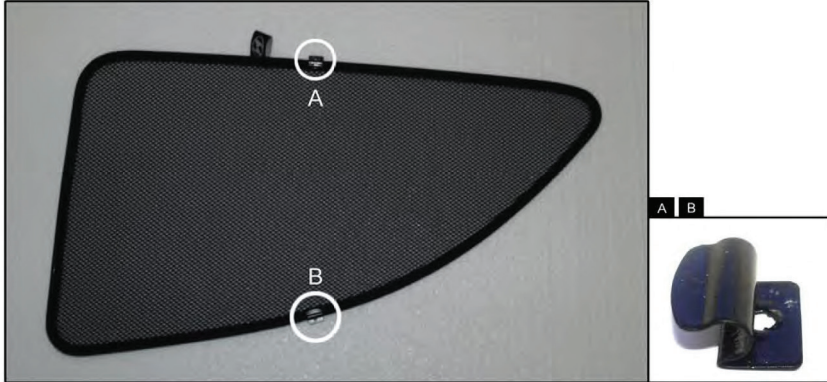

Installation Manual

HYUNDAI i20 3DR
HYU-I20-3-A

COMPONENTS INCLUDED

SIDE WINDOW X2

TAILGATE WINDOW X2

CL-M02 x 8

Installation

HYUNDAI i20 3DR

HYU-I20-3-A

SIDE SHADE INSTALLATION

Installation

HYUNDAI i20 3DR

HYU-I20-3-A

SIDE SHADE INSTALLATION

Installation

HYUNDAI i20 3DR