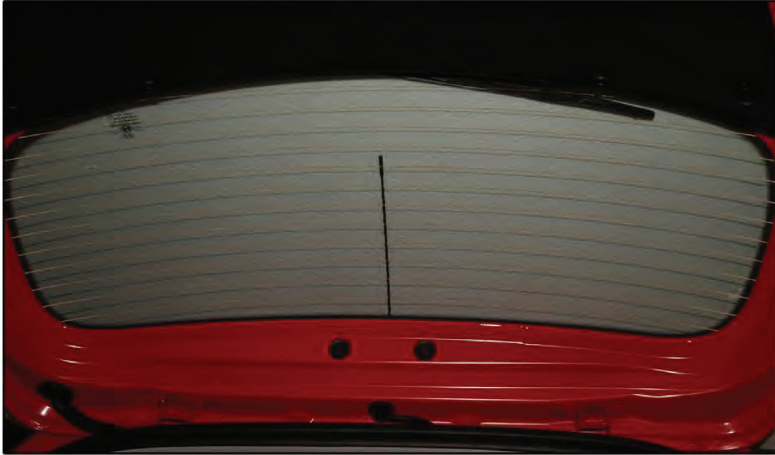

Installation Manual

HYUNDAI i20 3DR
HYU-I20-3-A

COMPONENTS INCLUDED

SIDE WINDOW X2

TAILGATE WINDOW X2

CL-M02 x 8

Installation

HYUNDAI i20 3DR

HYU-I20-3-A

SIDE SHADE INSTALLATION

Installation

HYUNDAI i20 3DR

HYU-I20-3-A

SIDE SHADE INSTALLATION

Installation

HYUNDAI i20 3DR

HYU-I20-3-A

SIDE SHADE INSTALLATION

X2

Installation

HYUNDAI i20 3DR

HYU-I20-3-A

TAILGATE SHADE INSTALLATION

Installation

HYUNDAI i20 3DR

HYU-I20-3-A

TAILGATE SHADE INSTALLATION

Installation

HYUNDAI i20 3DR

HYU-I20-3-A

TAILGATE SHADE INSTALLATION

Installation