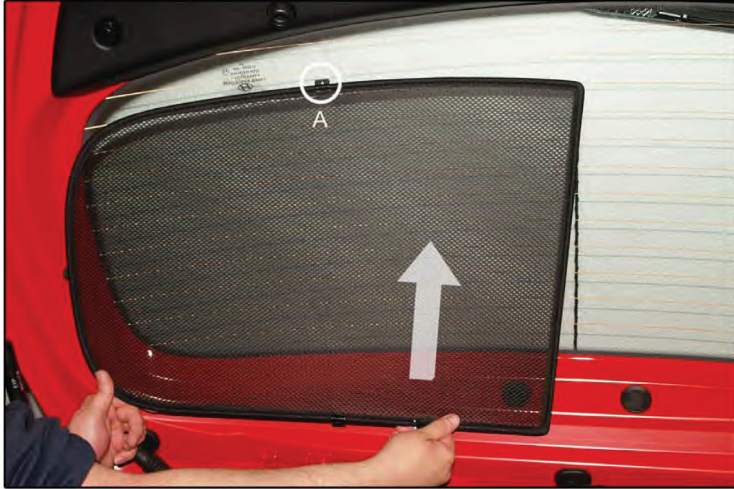

Installation

HYUNDAI i20 3DR

HYU-I20-3-A

TAILGATE SHADE INSTALLATION