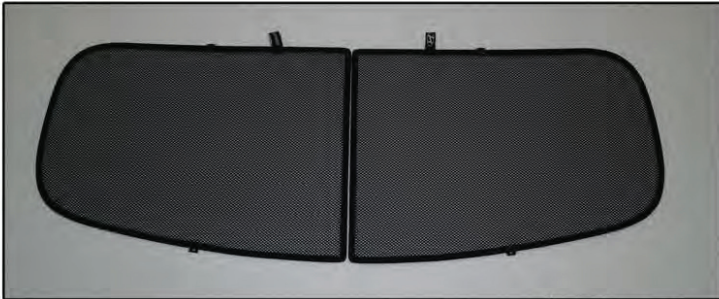

Installation Manual

HYUNDAI i20 3DR
HYU-I20-3-A

COMPONENTS INCLUDED

SIDE WINDOW X2

TAILGATE WINDOW X2

CL-M02 x 8

Installation

HYUNDAI i20 3DR

HYU-I20-3-A

SIDE SHADE INSTALLATION

Installation

HYUNDAI i20 3DR

HYU-I20-3-A

SIDE SHADE INSTALLATION

Installation

HYUNDAI i20 3DR