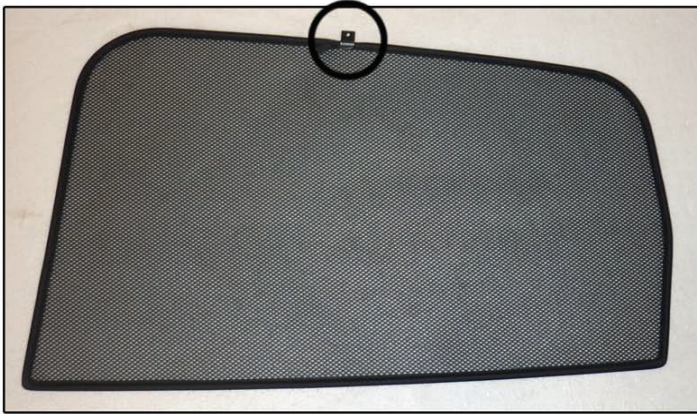

Installation Manual

FORD KUGA 5DR
FOR-KUGA-5-A

COMPONENTS INCLUDED

x 2

x 2

FIXING CLIPS

CL-M02 x 4

CL-M03 x 2

CAR
SHADES

Installation

FORD KUGA 5DR
FOR-KUGA-5-A

SIDE SHADE INSTALLATION

Installation

FORD KUGA 5DR
FOR-KUGA-5-A

SIDE SHADE INSTALLATION

Installation