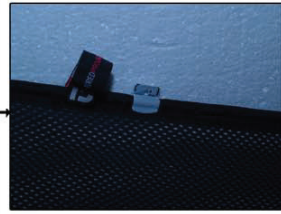

SIDE SHADE INSTALLATION