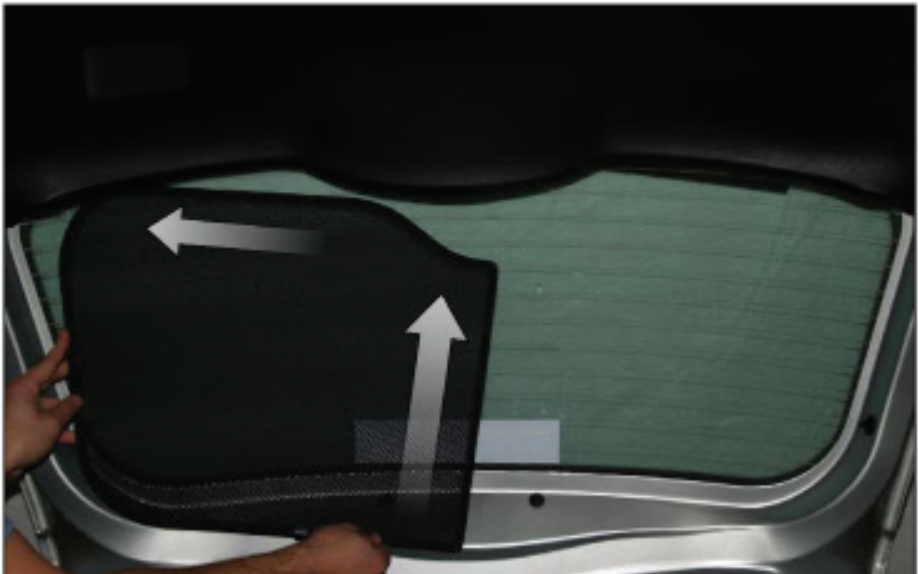

FORD FIESTA 5DR
FOR-FIES-5-A

LOAD AREA SHADE INSTALLATION

X2

Installation

FORD FIESTA 5DR
FOR-FIES-5-A

REAR SHADE INSTALLATION

X2

Installation