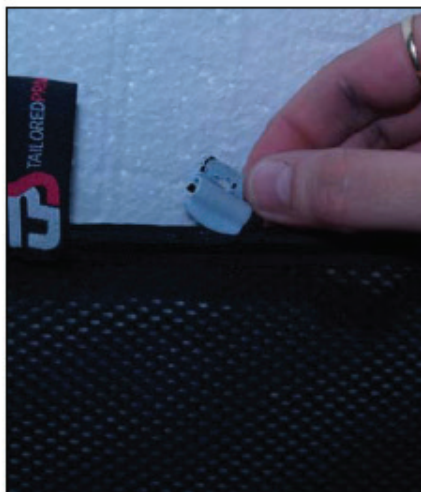

Installation

FORD FIESTA 5DR
FOR-FIES-5-A

SIDE SHADE INSTALLATION

X2

X2

Installation

FORD FIESTA 5DR
FOR-FIES-5-A

SIDE SHADE INSTALLATION