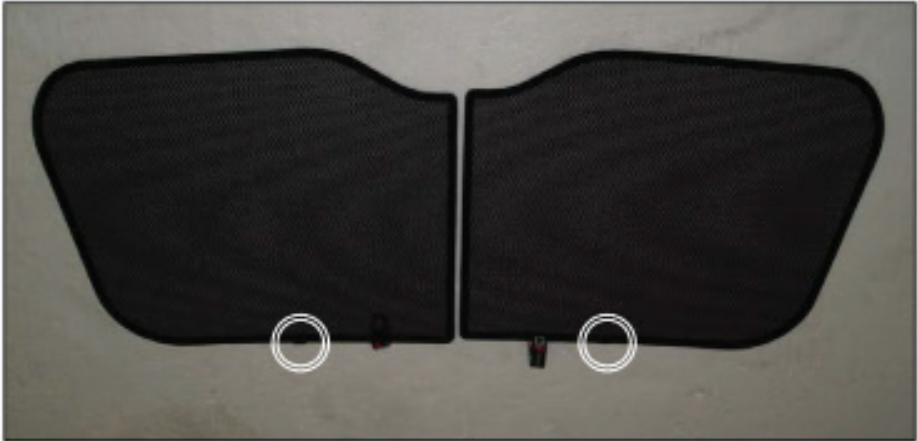

FORD FIESTA 5DR
FOR-FIES-5-A

LOAD AREA SHADE INSTALLATION

X2

Installation

FORD FIESTA 5DR
FOR-FIES-5-A

REAR SHADE INSTALLATION

X2

Installation