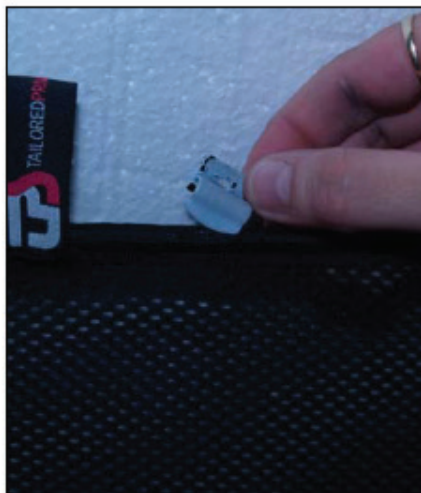

Installation Manual

FORD FIESTA 5DR
FOR-FIES-5-A

COMPONENTS INCLUDED

X2

X2

X2

CL-M02 x 6

CL-M04 x 2

Installation

FORD FIESTA 5DR
FOR-FIES-5-A

SIDE SHADE INSTALLATION

X2

X2

Installation

FORD FIESTA 5DR
FOR-FIES-5-A

SIDE SHADE INSTALLATION