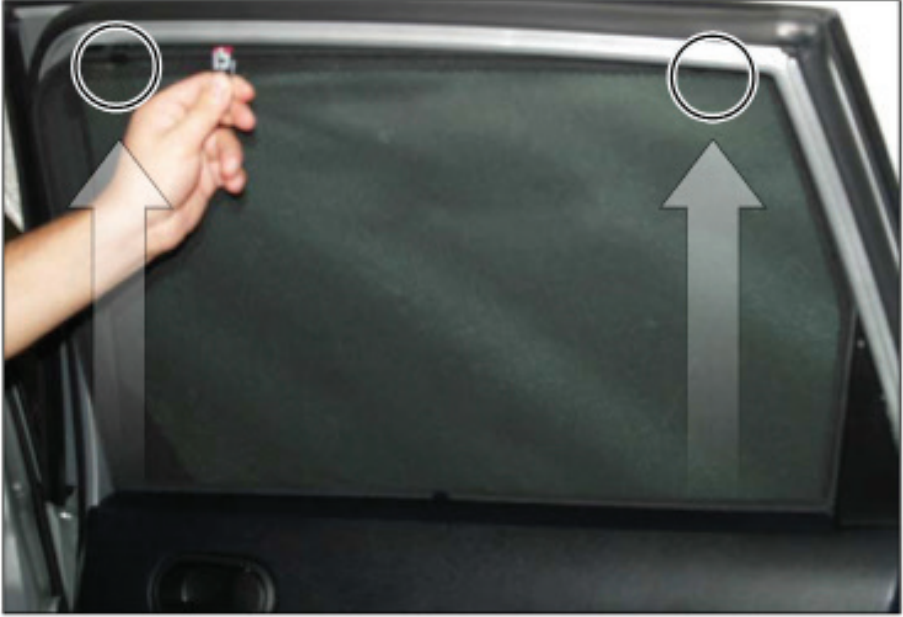

SIDE SHADE INSTALLATION