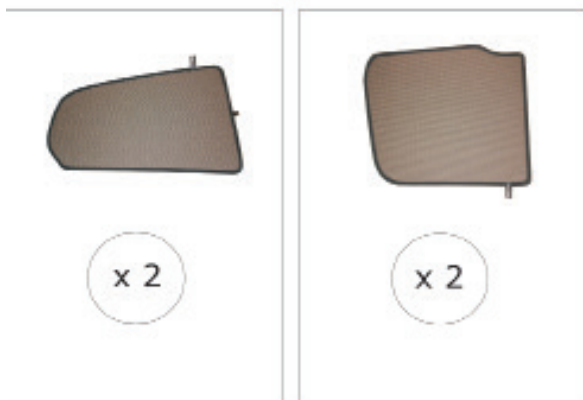

Installation Manual

FIAT GRANDE PUNTO 3DR
FIA-GRPU-3-A

COMPONENTS INCLUDED

CL-M01 x 2

Installation

FIAT GRANDE PUNTO 3DR
FIA-GRPU-3-A