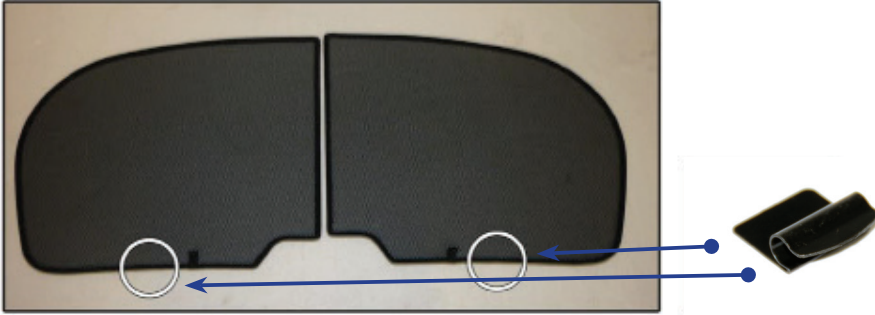

Installation

FIAT CROMA 5DR
FIA-CROM-5-A

TAILGATE SHADE INSTALLATION