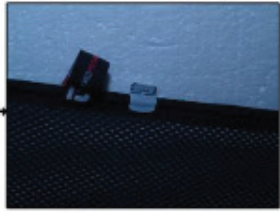

Installation

FIAT CROMA 5DR
FIA-CROM-5-A

TAILGATE SHADE INSTALLATION