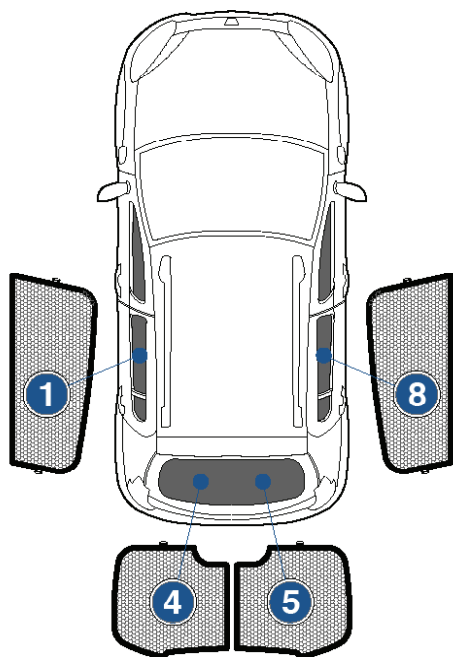

Installation Manual

DACIA SANDERO STEPWAY
DAC-SAND-5-B

COMPONENTS INCLUDED

SHADES

FIXING CLIPS

CL-M02 x 2

CL-M05 x 4

CL-M14 x 1

CL-T01 x 1

Side Shade Installation

DACIA SANDERO STEPWAY
DAC-SAND-5-B

COMPONENTS NEEDED:

STEP #1

INSERT CLIPS INSIDE WEATHERSTRIP

STEP #2

POSITION THE SIDE SHADE

STEP #3

ATTACH SIDE SHADE BEHIND CLIPS

STEP #4

ENSURE SECURELY FITTED IN PLACE

CAR
SHADES

Rear Shade Installation

DACIA SANDERO STEPWAY
DAC-SAND-5-B

COMPONENTS NEEDED: