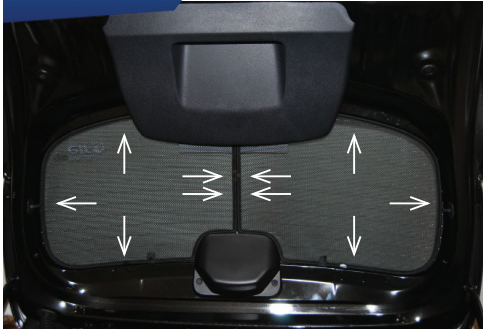

STEP #3

ATTACH SIDE SHADE BEHIND CLIPS

STEP #4

ENSURE SECURELY FITTED IN PLACE

CAR
SHADES

Rear Shade Installation

DACIA SANDERO STEPWAY
DAC-SAND-5-B

COMPONENTS NEEDED:

STEP #1

ATTACH CLIPS ON SHADE EDGES

STEP #2

POSITION THE REAR SHADE

STEP #3

INSERT CLIPS BEHIND INTERIOR TRIM

STEP #4

REPEAT THE PROCESS ON OTHER SHADE

STEP #5

ENSURE SECURELY FITTED IN PLACE

CAR
SHADES