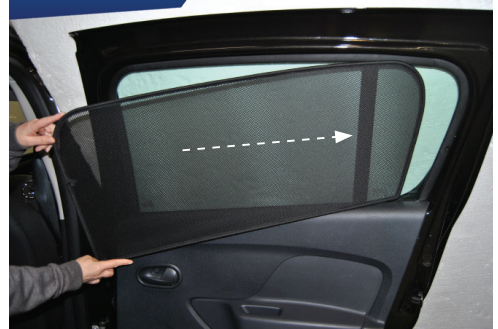

CL-T01 x 1

Side Shade Installation

DACIA SANDERO STEPWAY
DAC-SAND-5-B

COMPONENTS NEEDED:

STEP #1

INSERT CLIPS INSIDE WEATHERSTRIP

STEP #2

POSITION THE SIDE SHADE

STEP #3

ATTACH SIDE SHADE BEHIND CLIPS

STEP #4

ENSURE SECURELY FITTED IN PLACE

CAR
SHADES

Rear Shade Installation

DACIA SANDERO STEPWAY
DAC-SAND-5-B

COMPONENTS NEEDED: