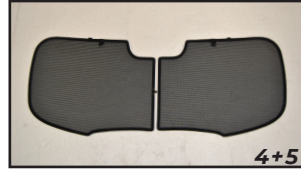

STEP #3

ATTACH SIDE SHADE BEHIND CLIPS

STEP #4

ENSURE SECURELY FITTED IN PLACE

CAR
SHADES

Rear Shade Installation

DACIA SANDERO STEPWAY
DAC-SAND-5-B

COMPONENTS NEEDED: