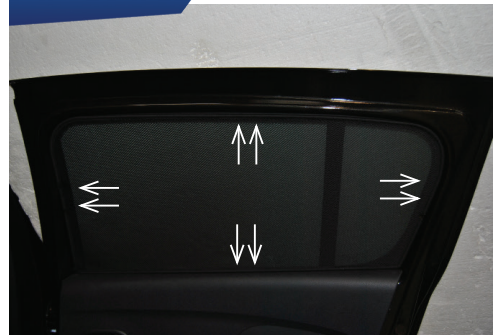

Installation Manual

DACIA SANDERO STEPWAY
DAC-SAND-5-B

COMPONENTS INCLUDED

SHADES

FIXING CLIPS

CL-M02 x 2

CL-M05 x 4

CL-M14 x 1

CL-T01 x 1

Side Shade Installation

DACIA SANDERO STEPWAY
DAC-SAND-5-B

COMPONENTS NEEDED:

STEP #1

INSERT CLIPS INSIDE WEATHERSTRIP

STEP #2

POSITION THE SIDE SHADE

STEP #3

ATTACH SIDE SHADE BEHIND CLIPS

STEP #4

ENSURE SECURELY FITTED IN PLACE

CAR
SHADES

Rear Shade Installation

DACIA SANDERO STEPWAY
DAC-SAND-5-B

COMPONENTS NEEDED: