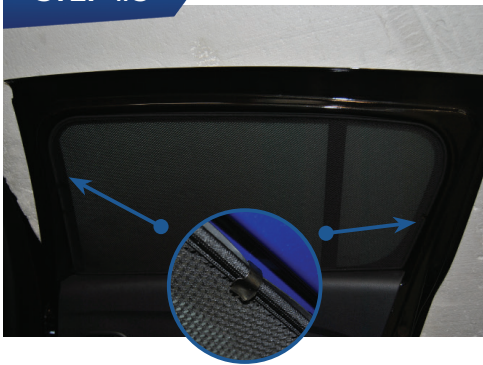

Installation Manual

DACIA SANDERO STEPWAY
DAC-SAND-5-B

COMPONENTS INCLUDED

SHADES

FIXING CLIPS

CL-M02 x 2

CL-M05 x 4

CL-M14 x 1

CL-T01 x 1

Side Shade Installation

DACIA SANDERO STEPWAY
DAC-SAND-5-B

COMPONENTS NEEDED:

STEP #1

INSERT CLIPS INSIDE WEATHERSTRIP

STEP #2

POSITION THE SIDE SHADE

STEP #3

ATTACH SIDE SHADE BEHIND CLIPS

STEP #4

ENSURE SECURELY FITTED IN PLACE

CAR
SHADES

Rear Shade Installation

DACIA SANDERO STEPWAY
DAC-SAND-5-B

COMPONENTS NEEDED: