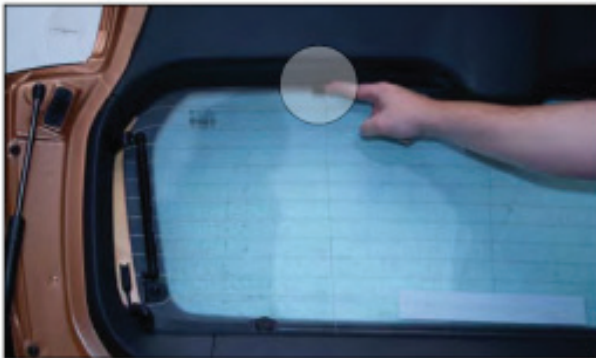

CHEVROLET CAPTIVA

CHE-CAP-5-A

SIDE SHADE INSTALLATION

X2

Installation

CHEVROLET CAPTIVA

CHE-CAP-5-A

REAR QUARTER SHADE INSTALLATION

X2

Installation

CHEVROLET CAPTIVA

CHE-CAP-5-A

REAR QUARTER SHADE INSTALLATION

Installation

CHEVROLET CAPTIVA
CHE-CAP-5-A

TAILGATE SHADE INSTALLATION