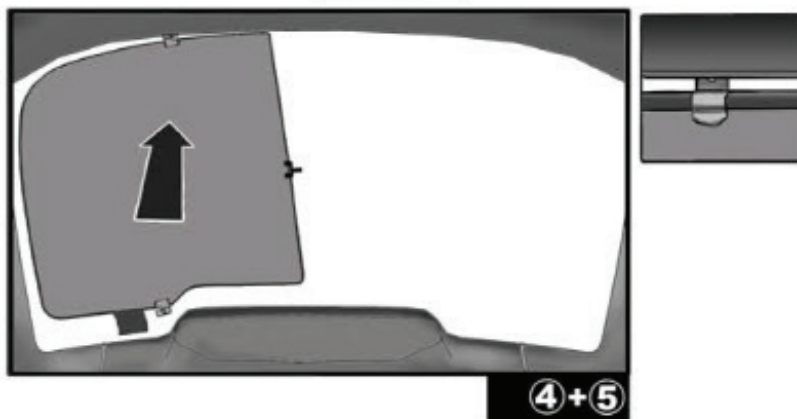

PORT SHADE INSTALLATION

3+6

3+6

3+6

Installation

BMW X6
BMW-X6-5-A

REAR SHADE INSTALLATION

Installation