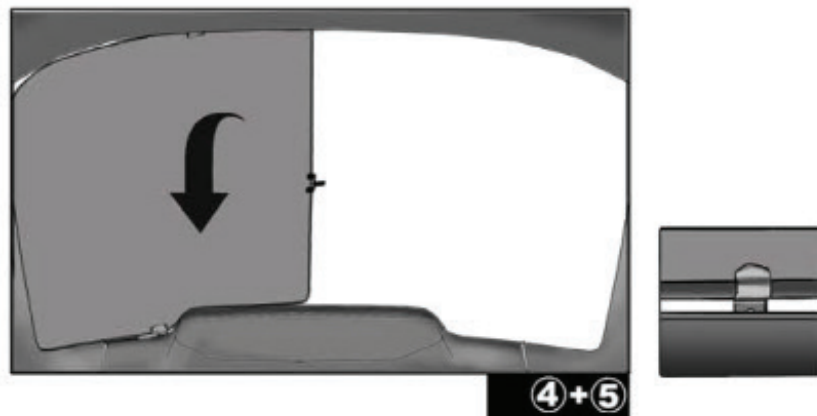

PORT SHADE INSTALLATION

3+6

3+6

3+6

Installation

BMW X6
BMW-X6-5-A

REAR SHADE INSTALLATION

Installation