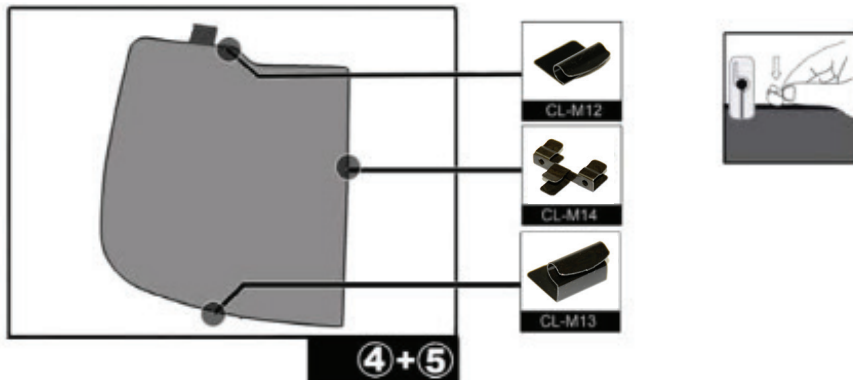

PORT SHADE INSTALLATION

3+6

3+6

3+6

Installation

BMW X6
BMW-X6-5-A

REAR SHADE INSTALLATION

Installation