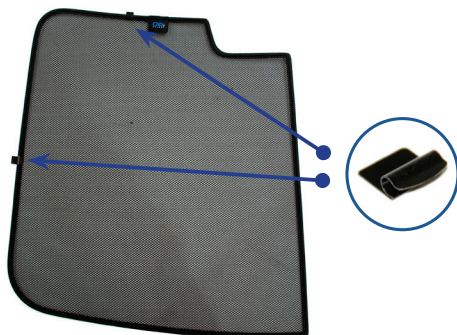

Installation

BMW 3 SERIES (F30)

BMW-3SER-4-C

Components Needed

Tailgate Shade Installation

STEP 1