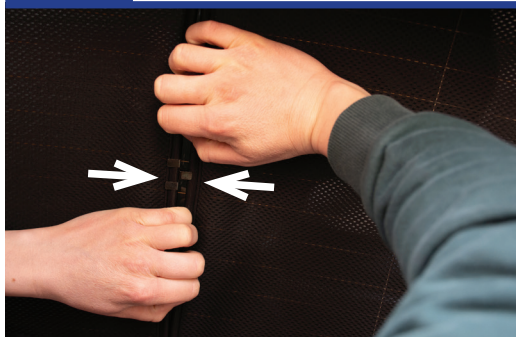

BMW-3SER-4-C

Tailgate Shade Installation

STEP 7

STEP 8

Repeat this whole process for the other side.

STEP 9

STEP 10

STEP 11