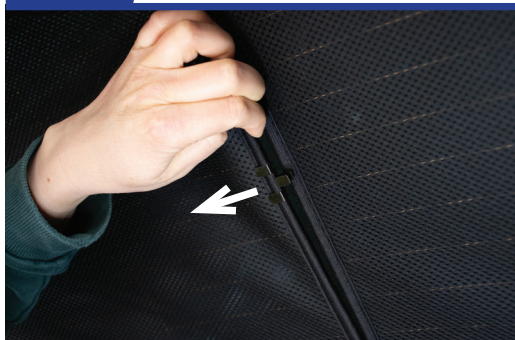

BMW-3SER-4-C

Tailgate Shade Installation

STEP 7

STEP 8

Repeat this whole process for the other side.

STEP 9

STEP 10

STEP 11