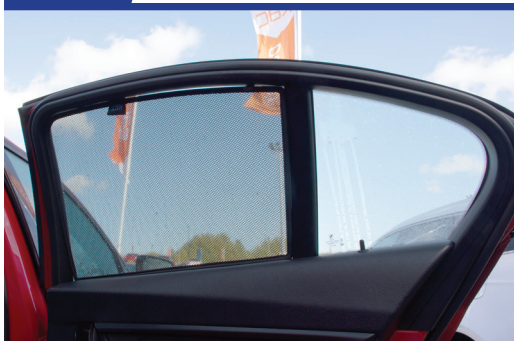

BMW 3 SERIES (F30)
BMW-3SER-4-C

Side Shade Installation

STEP 7

View from the other side with window down

STEP 8

STEP 9

STEP 10

STEP 11