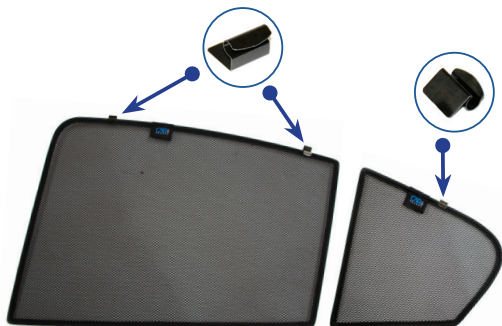

Side Shade Installation

STEP 1