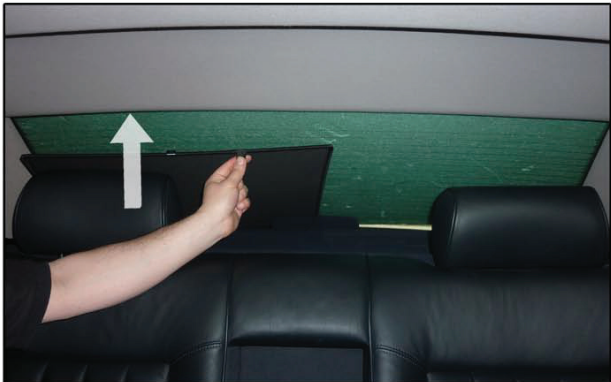

AU-A8-4-X

TAILGATE SHADE INSTALLATION

Installation

AUDI A8 4DR

AU-A8-4-X

TAILGATE SHADE INSTALLATION

Installation

AUDI A8 4DR