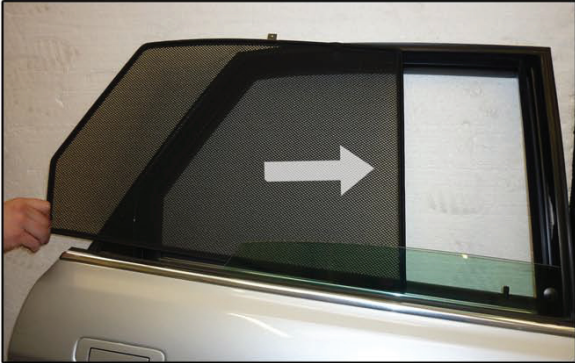

CL-M14 x 1

Installation

AUDI A8 4DR

AU-A8-4-X

SIDE SHADE INSTALLATION

Installation

AUDI A8 4DR

AU-A8-4-X

SIDE SHADE INSTALLATION

Installation

AUDI A8 4DR

AU-A8-4-X

SIDE SHADE INSTALLATION

Installation

AUDI A8 4DR

AU-A8-4-X