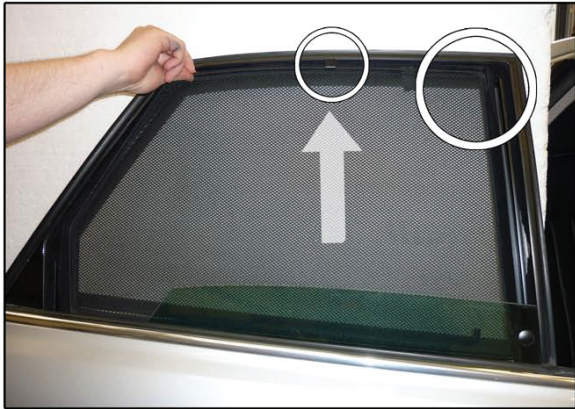

Installation

AUDI A8 4DR

AU-A8-4-X

SIDE SHADE INSTALLATION