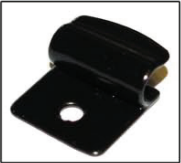

Installation Manual

AUDI A8 4DR
AU-A8-4-X

COMPONENTS INCLUDED

SIDE WINDOWS X2

PORT WINDOWS X2

TAILGATE WINDOW X2

CL-M02 x 2

CL-M12 x 6

CL-M14 x 1

Installation

AUDI A8 4DR

AU-A8-4-X

SIDE SHADE INSTALLATION

Installation

AUDI A8 4DR

AU-A8-4-X