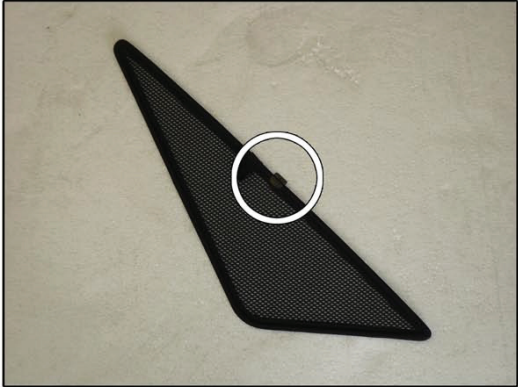

Installation

AUDI A8 4DR

AU-A8-4-X

PORT SHADE INSTALLATION