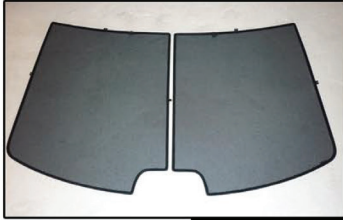

Installation Manual

AUDI A8 4DR
AU-A8-4-X

COMPONENTS INCLUDED

SIDE WINDOWS X2

PORT WINDOWS X2

TAILGATE WINDOW X2

CL-M02 x 2

CL-M12 x 6

CL-M14 x 1

Installation

AUDI A8 4DR

AU-A8-4-X

SIDE SHADE INSTALLATION

Installation

AUDI A8 4DR

AU-A8-4-X