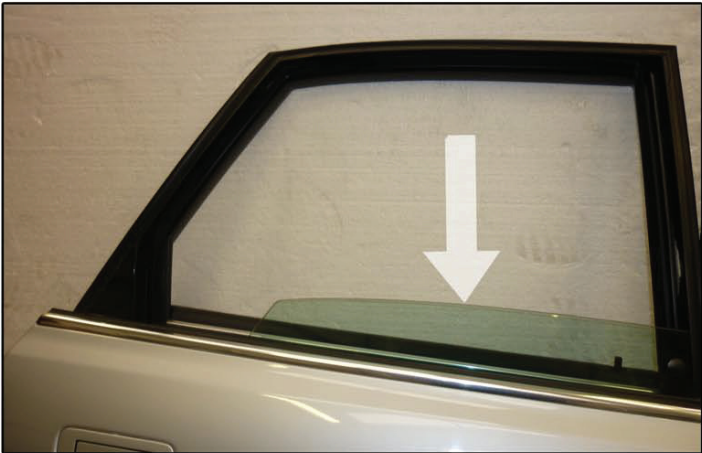

CL-M14 x 1

Installation

AUDI A8 4DR

AU-A8-4-X

SIDE SHADE INSTALLATION

Installation

AUDI A8 4DR

AU-A8-4-X