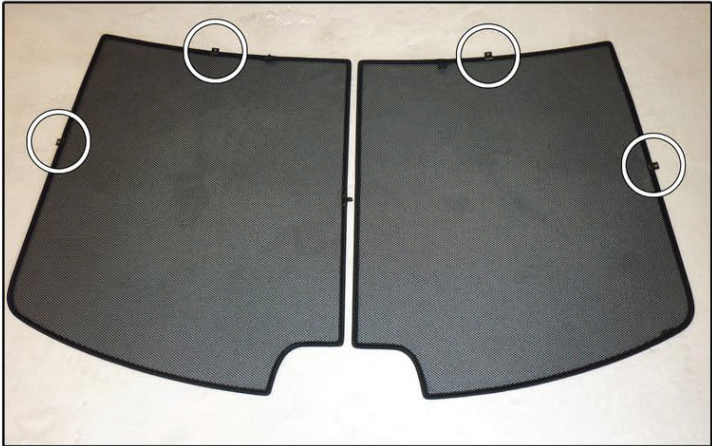

PORT SHADE INSTALLATION

Installation

AUDI A8 4DR

AU-A8-4-X

PORT SHADE INSTALLATION

X2

Installation

AUDI A8 4DR

AU-A8-4-X

TAILGATE SHADE INSTALLATION

Installation

AUDI A8 4DR

AU-A8-4-X

TAILGATE SHADE INSTALLATION

Installation

AUDI A8 4DR