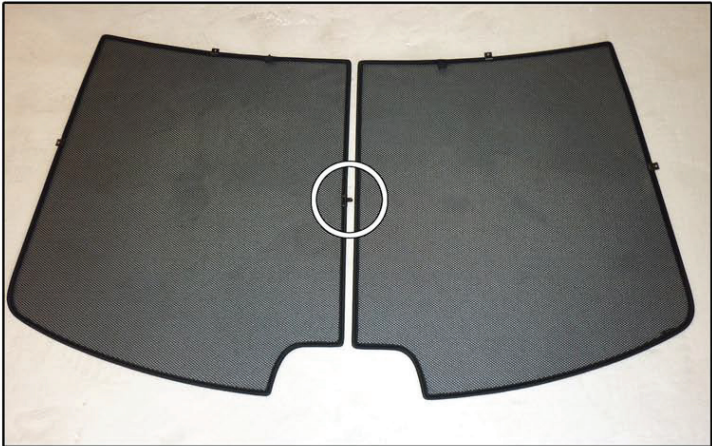

PORT SHADE INSTALLATION

Installation

AUDI A8 4DR

AU-A8-4-X

PORT SHADE INSTALLATION

X2

Installation

AUDI A8 4DR

AU-A8-4-X

TAILGATE SHADE INSTALLATION

Installation

AUDI A8 4DR

AU-A8-4-X

TAILGATE SHADE INSTALLATION

Installation

AUDI A8 4DR