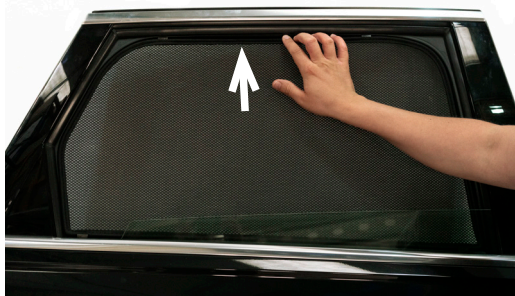

Installation

AUDI A6 AVANT ESTATE
AU-A6-E-D

Components Needed

Side Shade Installation

STEP 1

STEP 2

Shade must be fitted from the outside

STEP 3

STEP 4

STEP 5

STEP 6