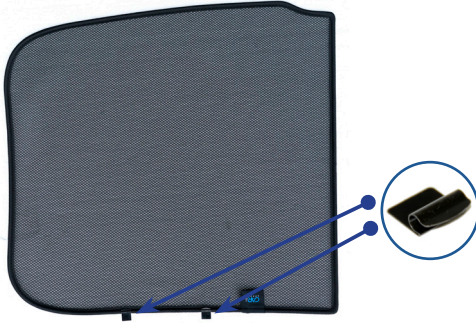

Components Needed

Tailgate Shades

CL-M12 x 4

CL-M14 x 1

Tailgate Shade Installation

STEP 1

STEP 2

STEP 3

STEP 4

STEP 5

STEP 6

Installation

AUDI A6 AVANT ESTATE
AU-A6-E-D

Tailgate Shade Installation

STEP 7

Repeat this whole process for the other side