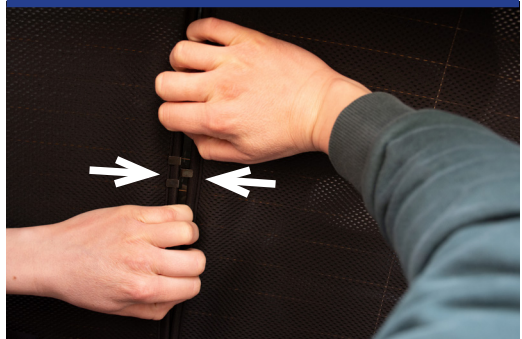

Installation

AUDI A6 AVANT ESTATE
AU-A6-E-D

Tailgate Shade Installation

STEP 7

Repeat this whole process for the other side

STEP 8

STEP 9

STEP 10

STEP 11