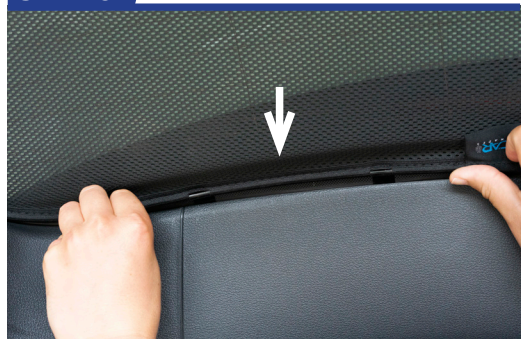

Components Needed

Tailgate Shades

CL-M12 x 4

CL-M14 x 1

Tailgate Shade Installation

STEP 1

STEP 2

STEP 3

STEP 4

STEP 5

STEP 6

Installation

AUDI A6 AVANT ESTATE
AU-A6-E-D

Tailgate Shade Installation

STEP 7

Repeat this whole process for the other side