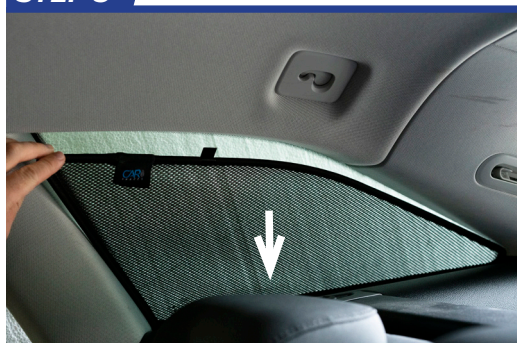

Installation

AUDI A6 AVANT ESTATE
AU-A6-E-D

Components Needed

Port Shade Installation

STEP 1

STEP 2

STEP 3

STEP 4

STEP 5

STEP 6

Repeat this whole process for the other side.