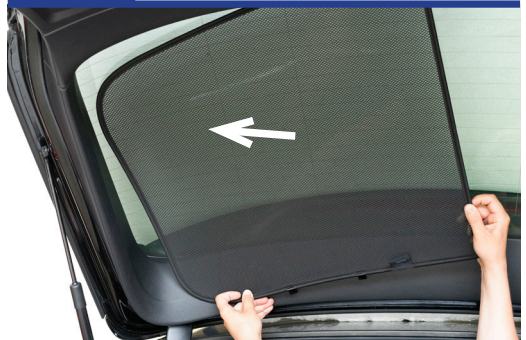

Installation

AUDI A6 AVANT ESTATE
AU-A6-E-D

Components Needed

Tailgate Shade Installation

STEP 1

STEP 2

STEP 3

STEP 4

STEP 5

STEP 6