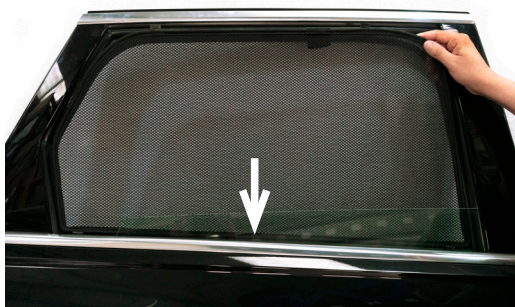

CL-M03 x 4

Side Shade Installation

STEP 1

STEP 2

Shade must be fitted from the outside

STEP 3

STEP 4

STEP 5