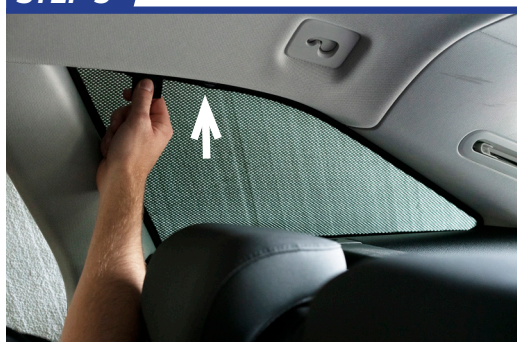

Installation

AUDI A6 AVANT ESTATE
AU-A6-E-D

Components Needed

Port Shade Installation

STEP 1

STEP 2

STEP 3

STEP 4

STEP 5

STEP 6

Repeat this whole process for the other side.