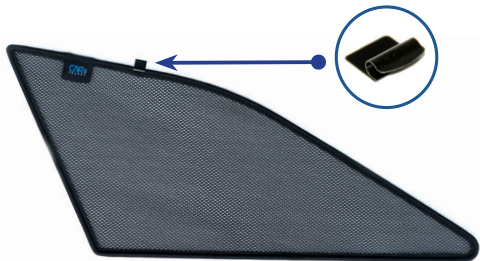

Repeat this whole process for the other side

Installation

AUDI A6 AVANT ESTATE
AU-A6-E-D

Components Needed

Port Shades

CL-M12 x 2

Port Shade Installation

STEP 1