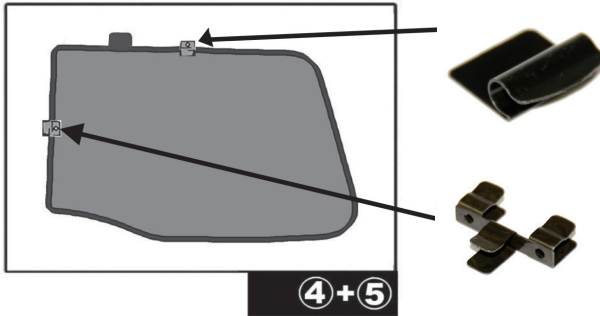

Installation Manual

AUDI A5 2DR
AU-A5-2-A

COMPONENTS INCLUDED

x 2

x 2

FIXING CLIPS

CL-M12 x 2

CL-M14 x 1

Installation

AUDI A5 2DR

AU-A5-2-A

SIDE SHADE INSTALLATION

①+⑧

No clips are needed off the side shade. please press the shade in until it pops into place.

①+⑧

①+⑧

Installation

AUDI A5 2DR

AU-A5-2-A

TAILGATE SHADE INSTALLATION

4 + 5

4 + 5

4 + 5

Installation