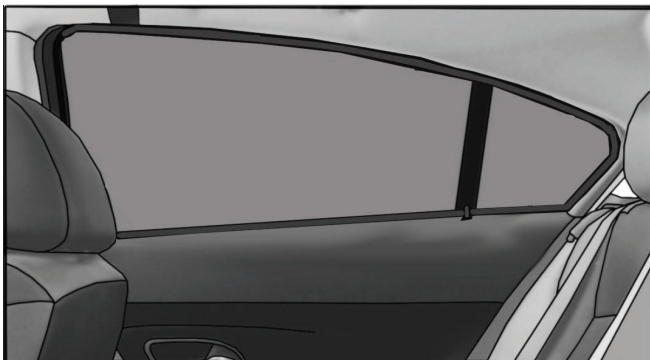

Installation

AUDI A5 2DR

AU-A5-2-A

SIDE SHADE INSTALLATION

①+⑧

No clips are needed off the side shade. please press the shade in until it pops into place.

①+⑧

①+⑧