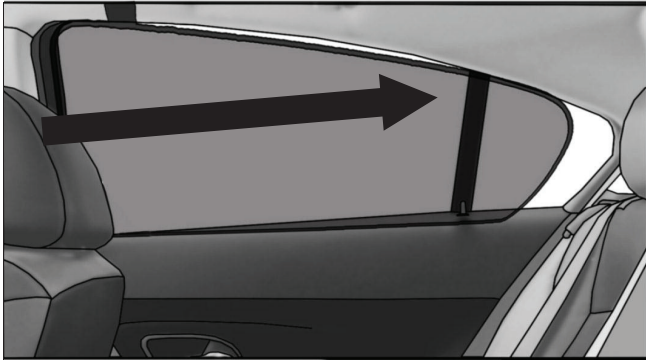

Installation

AUDI A5 2DR

AU-A5-2-A

SIDE SHADE INSTALLATION

①+⑧

No clips are needed off the side shade. please press the shade in until it pops into place.

①+⑧

①+⑧