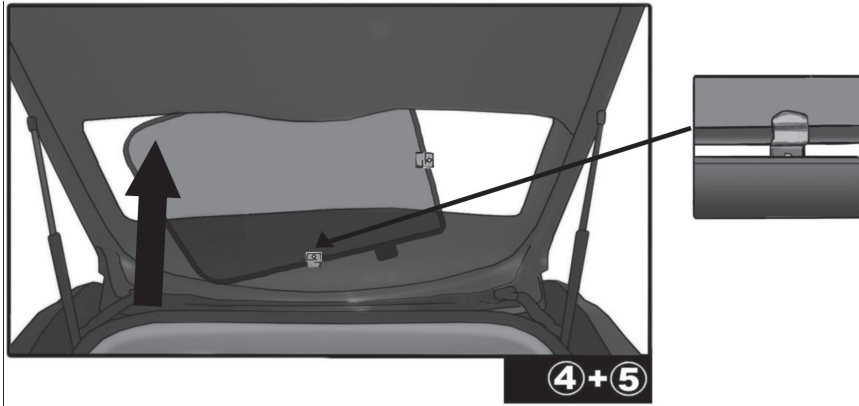

Installation

AUDI A5 2DR

AU-A5-2-A

SIDE SHADE INSTALLATION

①+⑧

No clips are needed off the side shade. please press the shade in until it pops into place.

①+⑧

①+⑧

Installation

AUDI A5 2DR

AU-A5-2-A

TAILGATE SHADE INSTALLATION

4 + 5

4 + 5

4 + 5

Installation