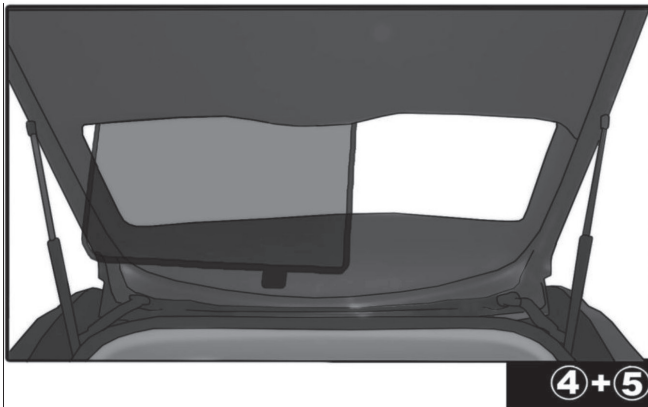

Installation

AUDI A5 2DR

AU-A5-2-A

SIDE SHADE INSTALLATION

①+⑧

No clips are needed off the side shade. please press the shade in until it pops into place.

①+⑧

①+⑧

Installation

AUDI A5 2DR

AU-A5-2-A

TAILGATE SHADE INSTALLATION

4 + 5

4 + 5

4 + 5

Installation