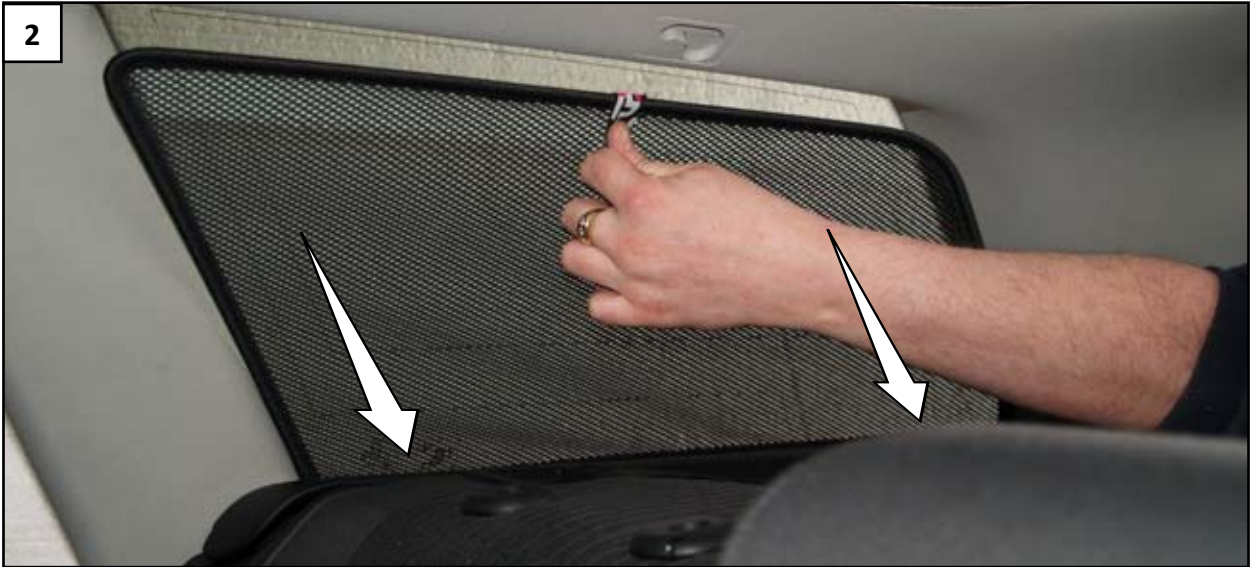

INSTALLATION INSTRUCTIONS - AU-A4-E-A