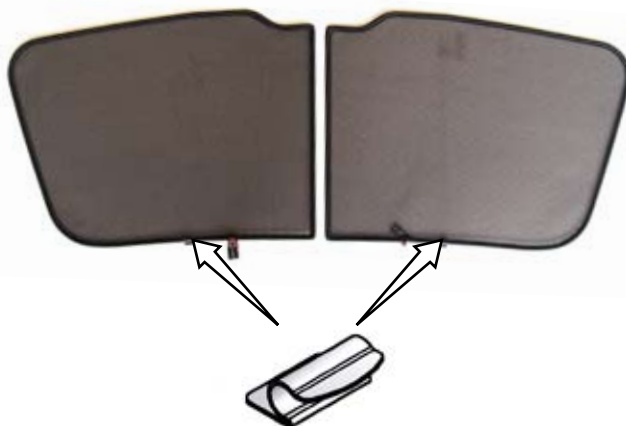

INSTALLATION INSTRUCTIONS - AU-A4-E-A

1