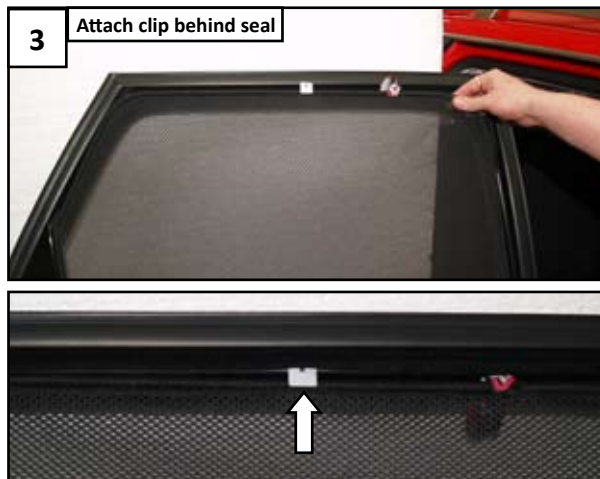

# INSTALLATION INSTRUCTIONS - AU-A4-E-A

1

Lower window

2

Place shade in behind the glass

3

Attach clip behind seal

4