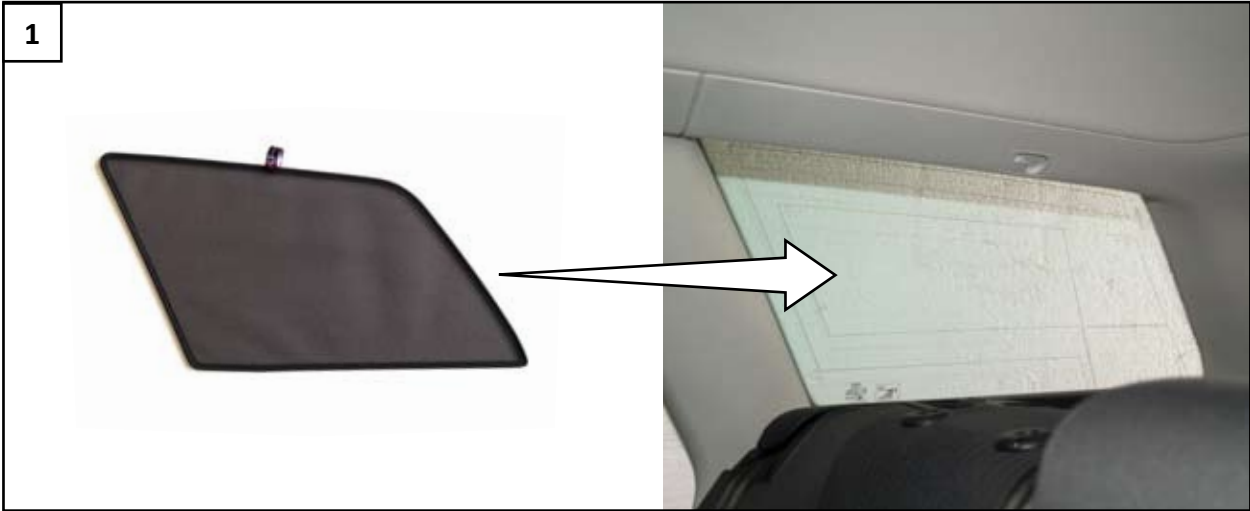

INSTALLATION INSTRUCTIONS - AU-A4-E-A