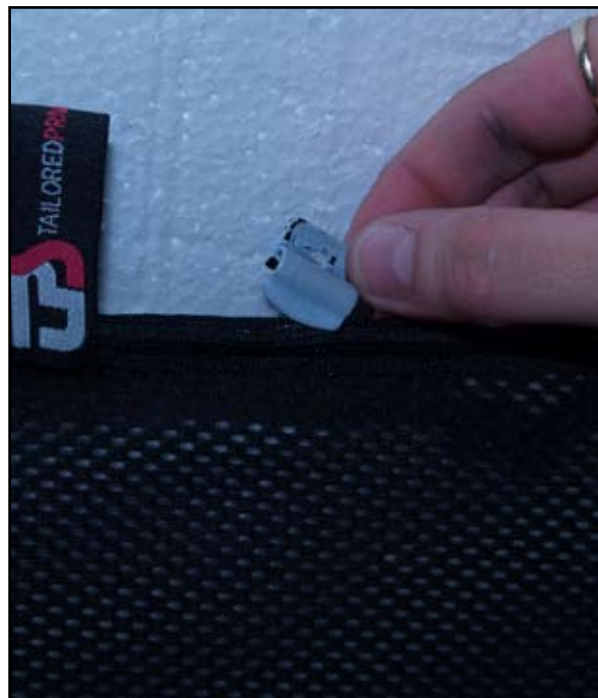

INSTALLATION INSTRUCTIONS

Audi A2 - 5dr

AUDI-A2-5-A

COMPONENTS

SHADES

FIXING CLIPS

SIDE SHADE INSTALLATION

X2