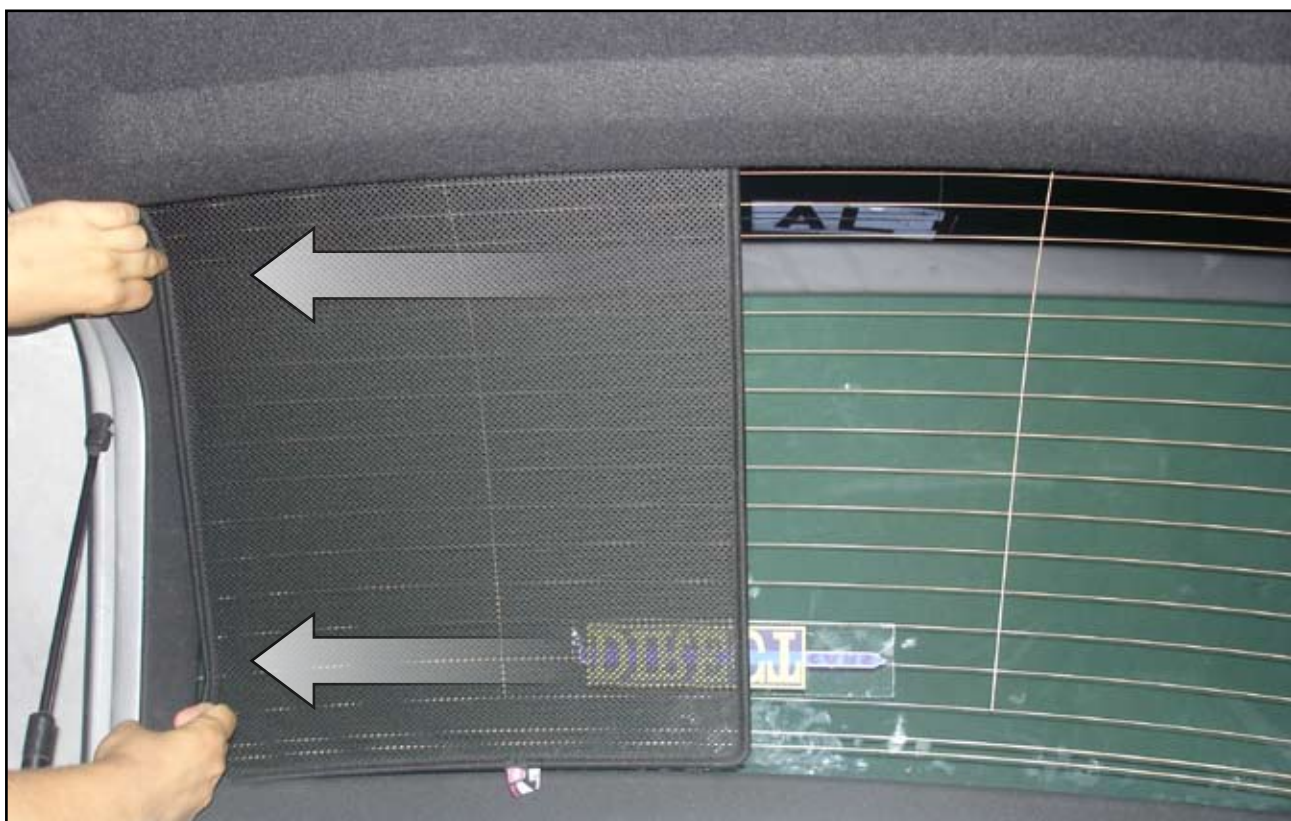

INSTALLATION INSTRUCTIONS

Audi A2 - 5dr

AUDI-A2-5-A

COMPONENTS

SHADES

FIXING CLIPS

SIDE SHADE INSTALLATION

X2

SIDE SHADE INSTALLATION

SIDE SHADE INSTALLATION

LOAD AREA SHADE INSTALLATION

REAR SHADE INSTALLATION

REAR SHADE INSTALLATION

REAR SHADE INSTALLATION