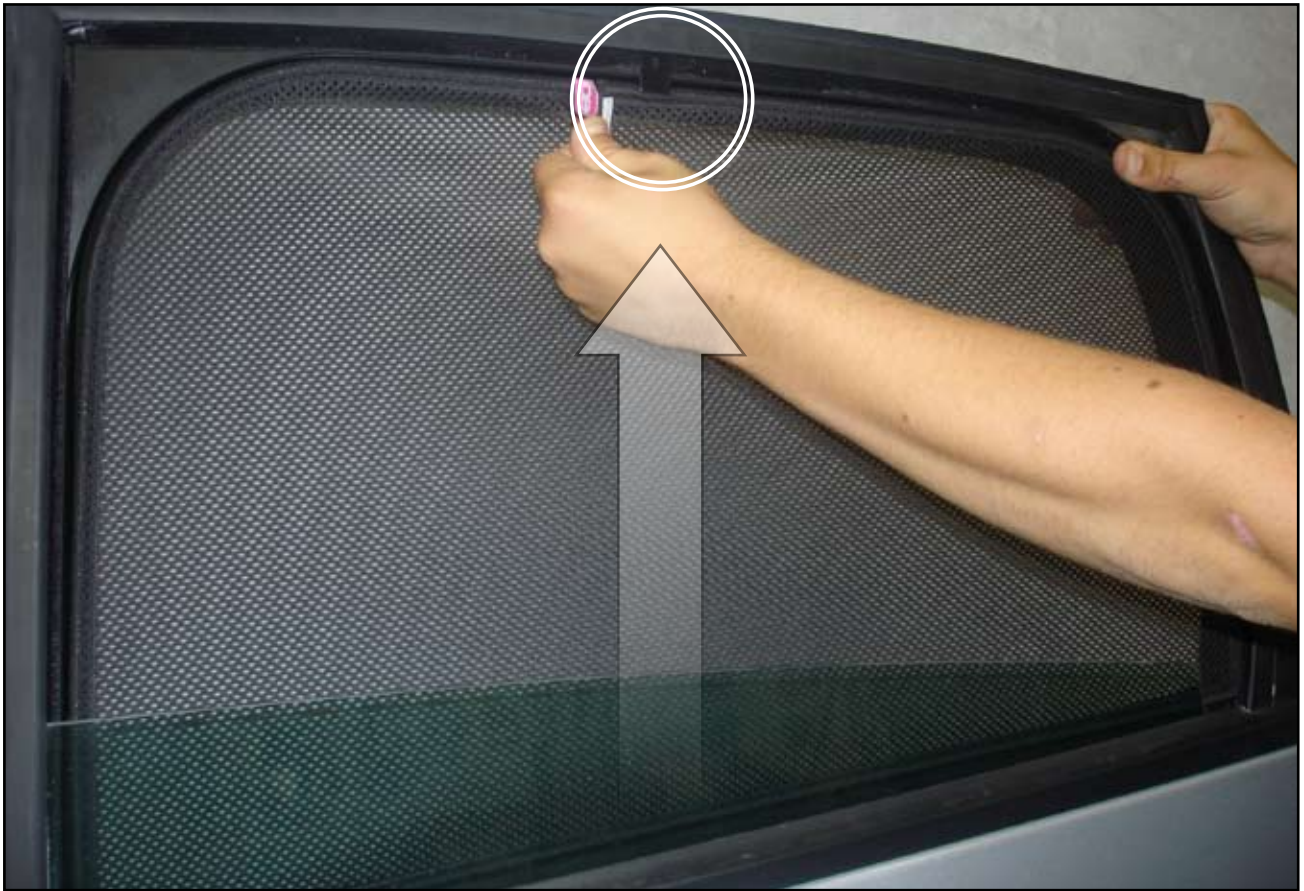

SIDE SHADE INSTALLATION