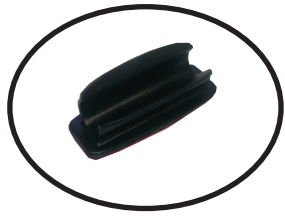

Accessory

CAR SUNSHADES INSTALLATION INSTRUCTIONS

VEHICLE DESCRIPTION:
PART NUMBER:

BK SHOGUN LWB
Sp037087

HARDWARE KIT

NO.	PART NAME	QTY.
1	CL-M01 Long Flat Clip	2
2	CL-M03 Long Dog Leg Clip	4
3	CL-M04 Short Dog Leg Clip	2
4	CL-P01 Adhesive Plastic Clip	10
5	3M-PRO Adhesion Promoter Sachet	1
6	Fitting Instruction	1
7	Storage Bag	1
8	Side Window Shade	2
9	Load Area Window Shade	2
10	Tailgate Window Shade LHS	1
	Tailgate Window Shade RHS	1

1

x 2

2

x 4

3

x 2

4

x 10

5

x 1

6

x 1

7

x 1

8

x 2